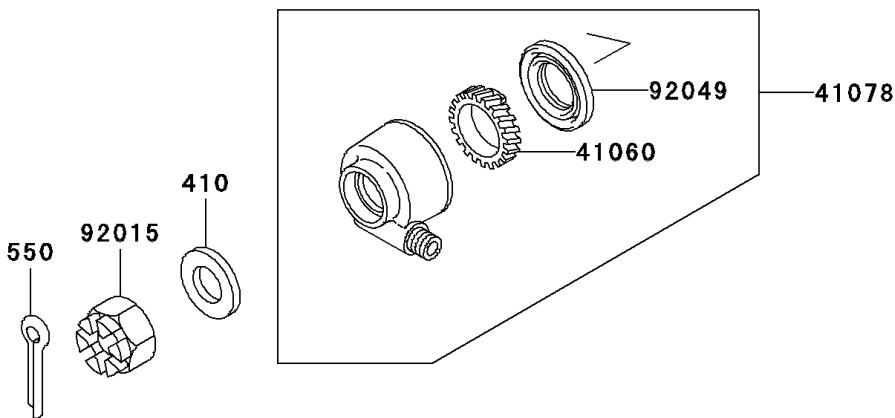

2003 Ninja® 250R PARTS DIAGRAM

Front Wheel

F2230

2003 Ninja® 250R PARTS LIST

Front Wheel

ITEM NAME	PART NUMBER	QUANTITY
WASHER-PLAIN-SMALL,14MM (Ref # 410)	410B1400	1
CIRCLIP-TYPE-C,35MM (Ref # 481)	481J3500	1
PIN-COTTER,3.0X25 (Ref # 550)	550D3025	1
BEARING-BALL,#6202UG (Ref # 601)	601B6202UG	2
GEAR-METER SCREW,23T (Ref # 41060)	41060-1107	1
RECEIVER-SPEEDOMETER (Ref # 41064)	41064-1006	1
AXLE,FR (Ref # 41068A)	41068-1220	1
WHEEL-ASSY,FR,P.C.GRAY (Ref # 41073)	41073-1365-DH	1
CASE-ASSY-METER GEAR (Ref # 41078)	41078-1055	1
NUT,CASTLE,14MM (Ref # 92015)	92015-1765	1
COLLAR,L=36.5 (Ref # 92027)	92027-1979	1
COLLAR,15.2X22X60 (Ref # 92027A)	92027-1980	1
RING-SNAP,42MM (Ref # 92033)	92033-1041	1
SEAL-OIL,BJN30427-C3 (Ref # 92049)	92049-1057	1
SEAL-OIL,22X35X8 (Ref # 92049A)	92049-1348	1