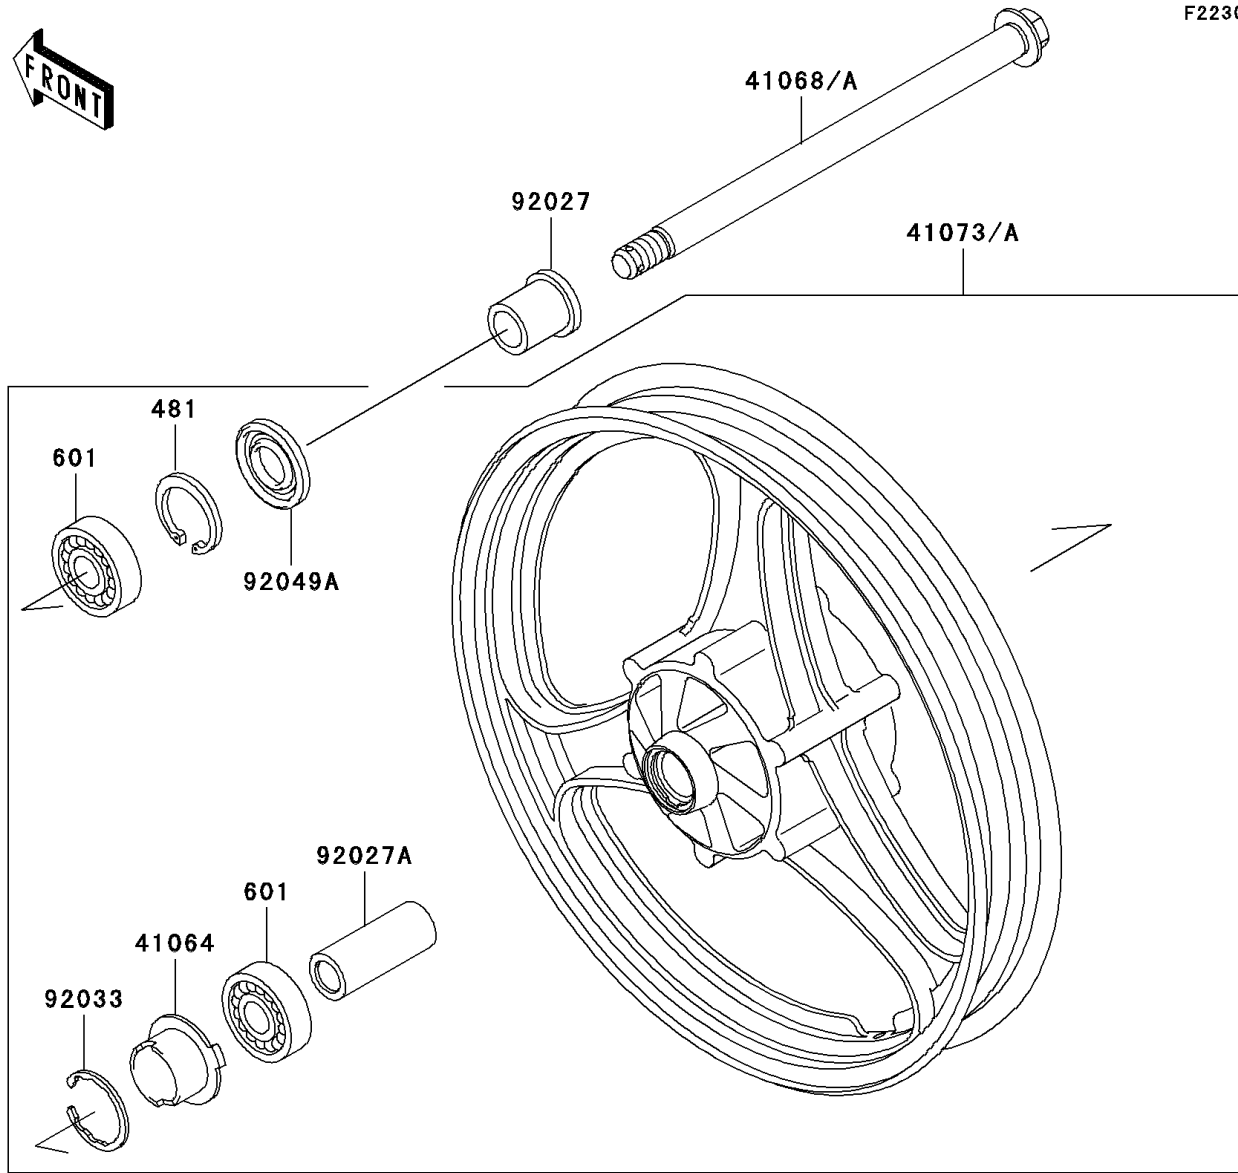

2003 Ninja® 250R PARTS DIAGRAM

Front Wheel

F2230

2003 Ninja® 250R PARTS LIST

Front Wheel

ITEM NAME	PART NUMBER	QUANTITY
WASHER-PLAIN-SMALL,14MM (Ref # 410)	410B1400	1
CIRCLIP-TYPE-C,35MM (Ref # 481)	481J3500	1
PIN-COTTER,3.0X25 (Ref # 550)	550D3025	1
BEARING-BALL,#6202UG (Ref # 601)	601B6202UG	2
GEAR-METER SCREW,23T (Ref # 41060)	41060-1107	1
RECEIVER-SPEEDOMETER (Ref # 41064)	41064-1006	1
AXLE,FR (Ref # 41068A)	41068-1220	1
WHEEL-ASSY,FR,P.C.GRAY (Ref # 41073)	41073-1365-DH	1
CASE-ASSY-METER GEAR (Ref # 41078)	41078-1055	1
NUT,CASTLE,14MM (Ref # 92015)	92015-1765	1
COLLAR,L=36.5 (Ref # 92027)	92027-1979	1
COLLAR,15.2X22X60 (Ref # 92027A)	92027-1980	1
RING-SNAP,42MM (Ref # 92033)	92033-1041	1
SEAL-OIL,BJN30427-C3 (Ref # 92049)	92049-1057	1
SEAL-OIL,22X35X8 (Ref # 92049A)	92049-1348	1