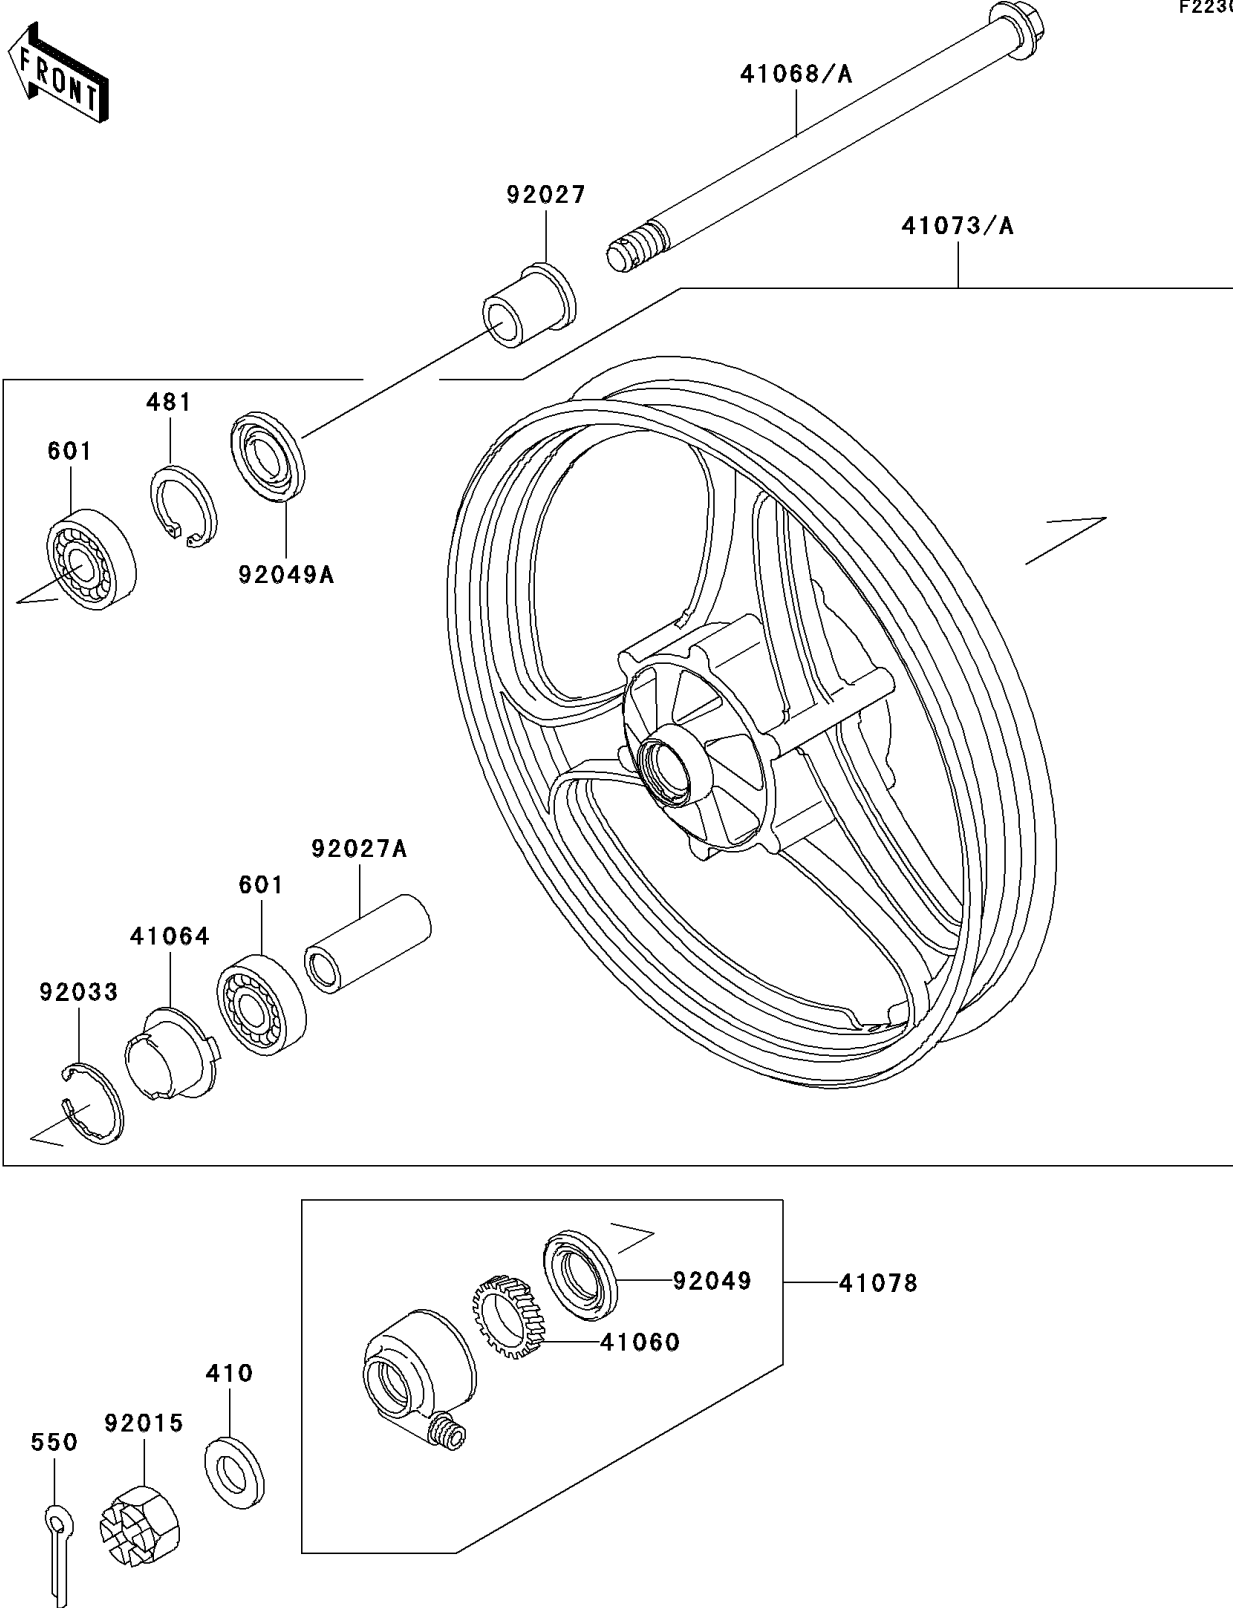

2004 Ninja® 250R PARTS DIAGRAM

Front Wheel

F2230

2004 Ninja® 250R PARTS LIST

Front Wheel

ITEM NAME	PART NUMBER	QUANTITY
WASHER-PLAIN-SMALL,14MM (Ref # 410)	410B1400	1
CIRCLIP-TYPE-C,35MM (Ref # 481)	481J3500	1
PIN-COTTER,3.0X25 (Ref # 550)	550D3025	1
BEARING-BALL,#6202UG (Ref # 601)	601B6202UG	2
GEAR-METER SCREW,23T (Ref # 41060)	41060-1107	1
RECEIVER-SPEEDOMETER (Ref # 41064)	41064-1006	1
AXLE,FR (Ref # 41068)	41068-0024	1
WHEEL-ASSY,FR,BLACK (Ref # 41073A)	41073-1365-QT	1
CASE-ASSY-METER GEAR (Ref # 41078)	41078-1055	1
NUT,CASTLE,14MM (Ref # 92015)	92015-1765	1
COLLAR,L=36.5 (Ref # 92027)	92027-1979	1
COLLAR,15.2X22X60 (Ref # 92027A)	92027-1980	1
RING-SNAP,42MM (Ref # 92033)	92033-1041	1
SEAL-OIL,BJN30427-C3 (Ref # 92049)	92049-1057	1
SEAL-OIL,22X35X8 (Ref # 92049A)	92049-1348	1