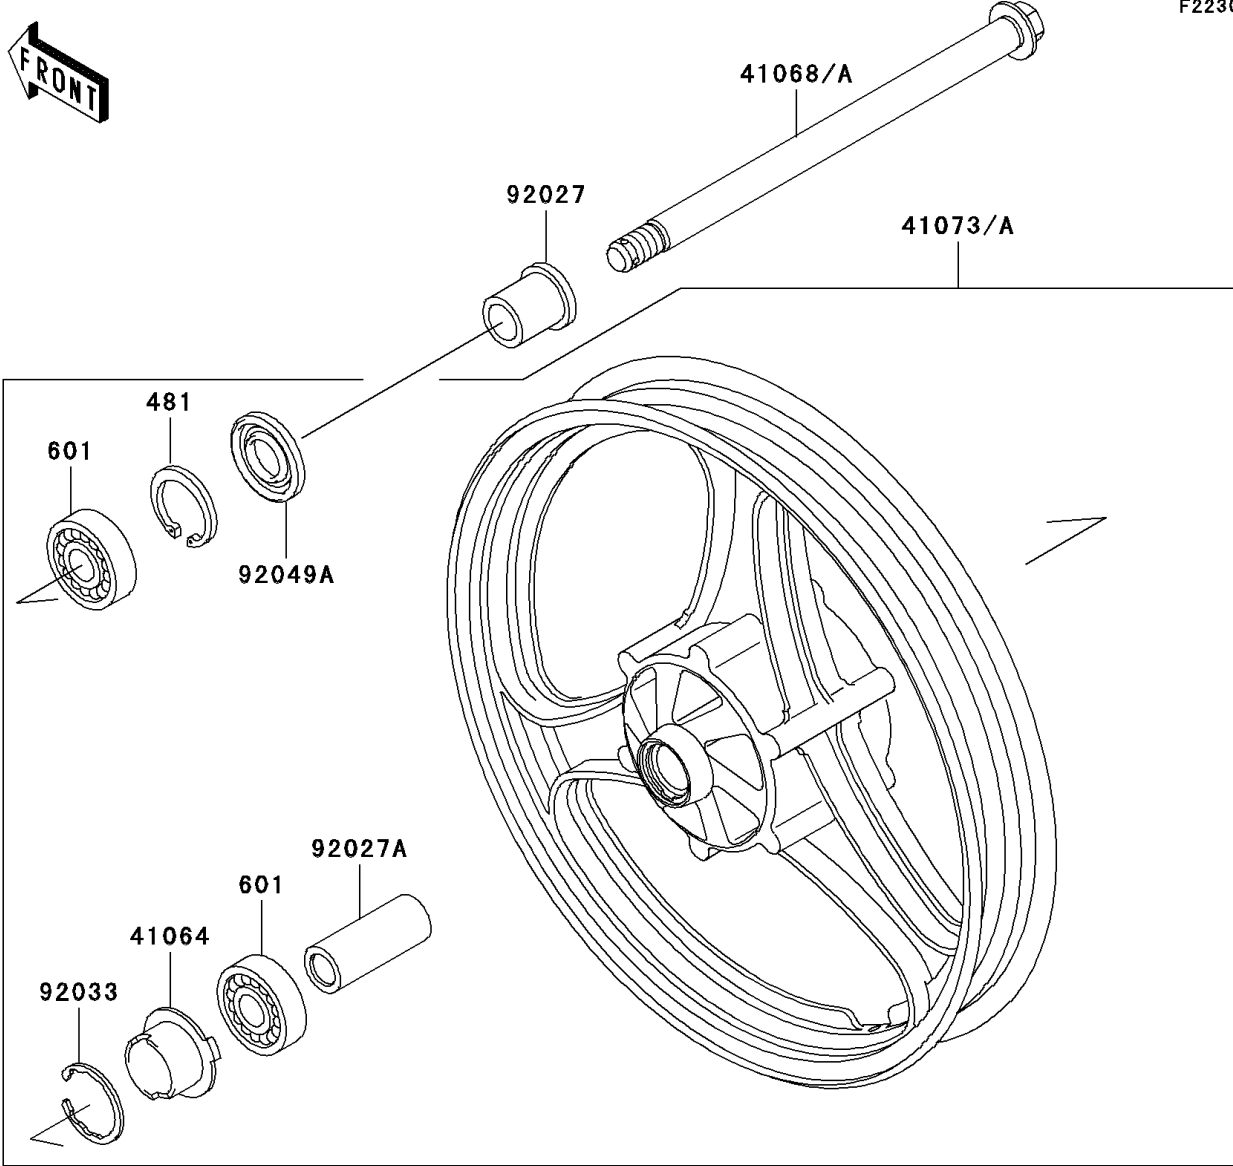

2005 Ninja® 250R PARTS DIAGRAM

Front Wheel

F2230

2005 Ninja® 250R PARTS LIST

Front Wheel

ITEM NAME	PART NUMBER	QUANTITY
WASHER-PLAIN-SMALL,14MM (Ref # 410)	410B1400	1
CIRCLIP-TYPE-C,35MM (Ref # 481)	481J3500	1
PIN-COTTER,3.0X25 (Ref # 550)	550D3025	1
BEARING-BALL,#6202UG (Ref # 601)	601B6202UG	2
GEAR-METER SCREW,23T (Ref # 41060)	41060-1107	1
RECEIVER-SPEEDOMETER (Ref # 41064)	41064-1006	1
AXLE,FR (Ref # 41068)	41068-0024	1
WHEEL-ASSY,FR,BLACK (Ref # 41073A)	41073-1365-QT	1
CASE-ASSY-METER GEAR (Ref # 41078)	41078-1055	1
NUT,CASTLE,14MM (Ref # 92015)	92015-1765	1
COLLAR,L=36.5 (Ref # 92027)	92027-1979	1
COLLAR,15.2X22X60 (Ref # 92027A)	92027-1980	1
RING-SNAP,42MM (Ref # 92033)	92033-1041	1
SEAL-OIL,BJN30427-C3 (Ref # 92049)	92049-1057	1
SEAL-OIL,22X35X8 (Ref # 92049A)	92049-1348	1