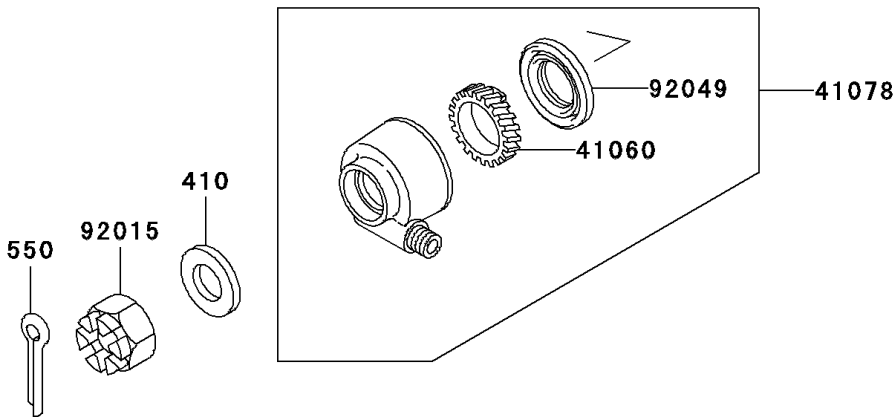

2005 Ninja® 250R PARTS DIAGRAM

Front Wheel

F2230

2005 Ninja® 250R PARTS LIST

Front Wheel

ITEM NAME	PART NUMBER	QUANTITY
WASHER-PLAIN-SMALL,14MM (Ref # 410)	410B1400	1
CIRCLIP-TYPE-C,35MM (Ref # 481)	481J3500	1
PIN-COTTER,3.0X25 (Ref # 550)	550D3025	1
BEARING-BALL,#6202UG (Ref # 601)	601B6202UG	2
GEAR-METER SCREW,23T (Ref # 41060)	41060-1107	1
RECEIVER-SPEEDOMETER (Ref # 41064)	41064-1006	1
AXLE,FR (Ref # 41068)	41068-0024	1
WHEEL-ASSY,FR,BLACK (Ref # 41073A)	41073-1365-QT	1
CASE-ASSY-METER GEAR (Ref # 41078)	41078-1055	1
NUT,CASTLE,14MM (Ref # 92015)	92015-1765	1
COLLAR,L=36.5 (Ref # 92027)	92027-1979	1
COLLAR,15.2X22X60 (Ref # 92027A)	92027-1980	1
RING-SNAP,42MM (Ref # 92033)	92033-1041	1
SEAL-OIL,BJN30427-C3 (Ref # 92049)	92049-1057	1
SEAL-OIL,22X35X8 (Ref # 92049A)	92049-1348	1