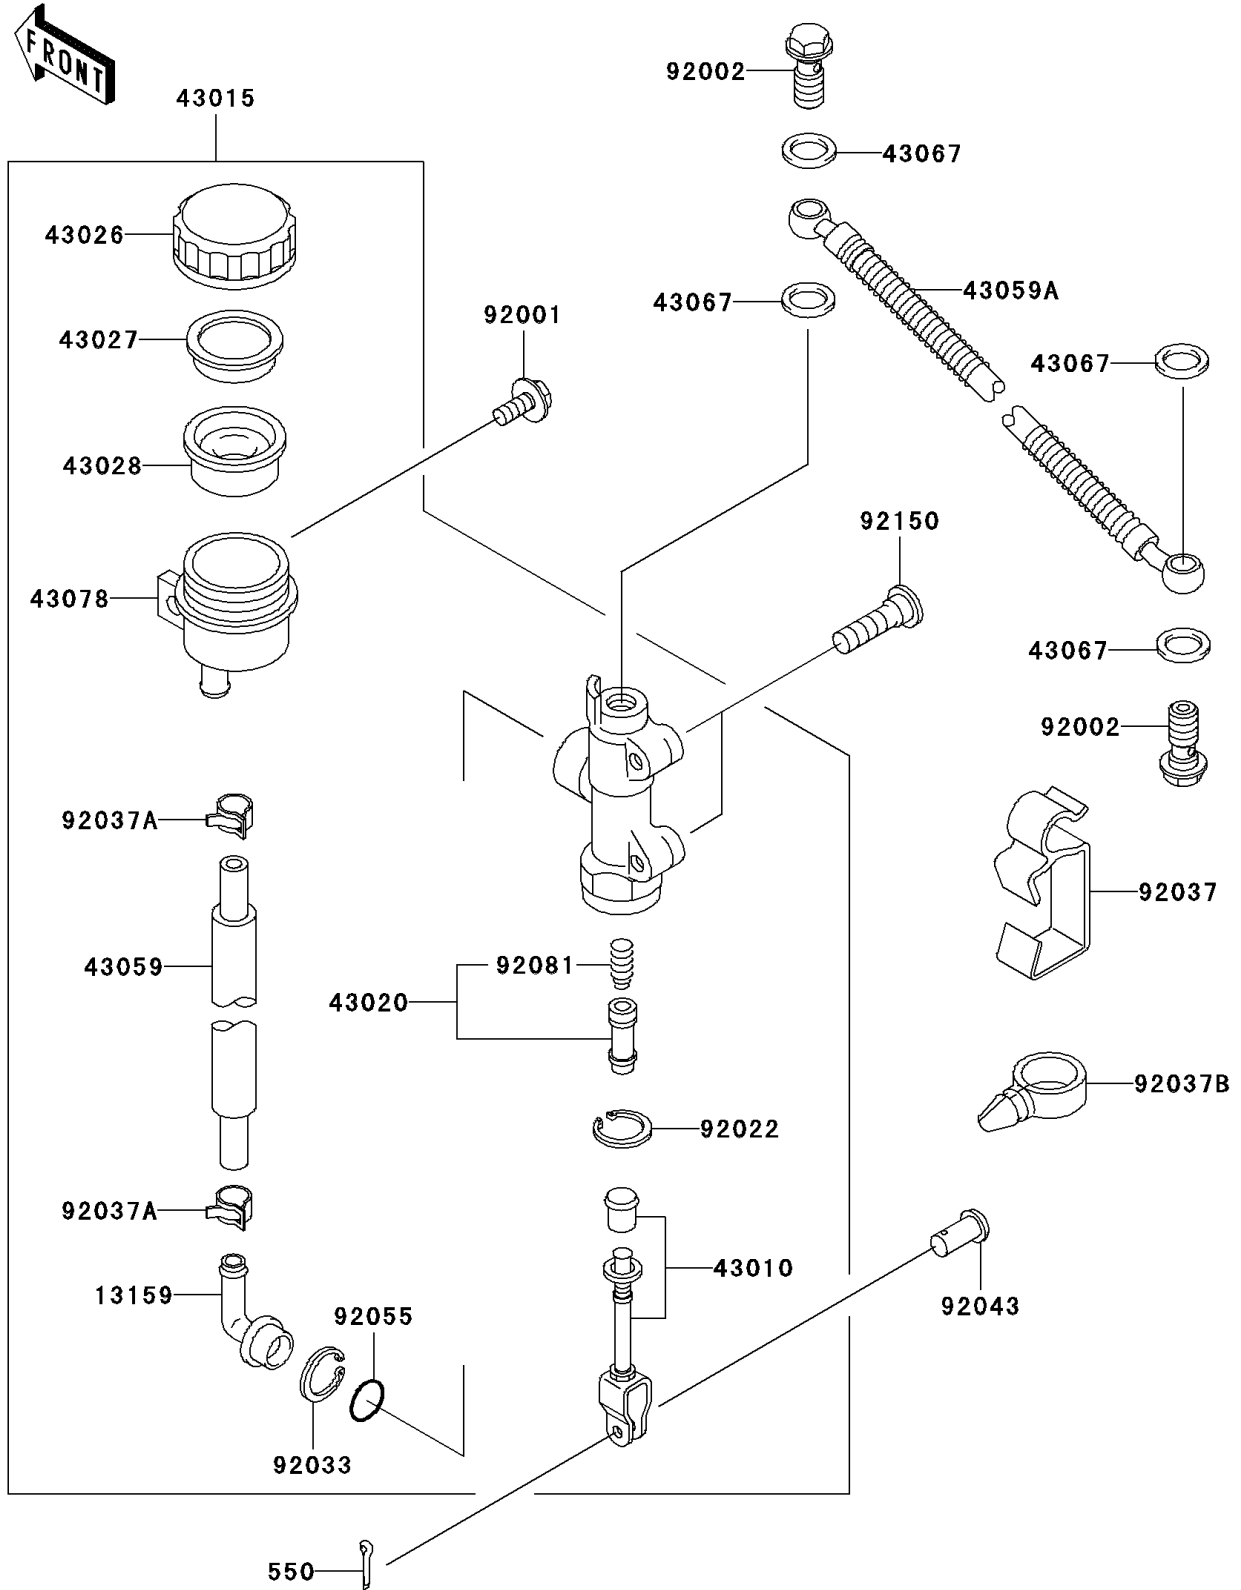

# 2004 Ninja® 250R PARTS DIAGRAM

Rear Master Cylinder

F2293

## 2004 Ninja® 250R PARTS LIST

### Rear Master Cylinder

ITEM NAME	PART NUMBER	QUANTITY
PIN-COTTER,2.0X15 (Ref # 550)	550D2015	1
CONNECTOR,RR MASTER CYLINDER (Ref # 13159)	13159-1052	1
ROD-ASSY-BRAKE (Ref # 43010)	43010-1055	1
CYLINDER-ASSY-MASTER,RR (Ref # 43015)	43015-1495	1
PISTON-COMP-BRAKE (Ref # 43020)	43020-1057	1
CAP-BRAKE (Ref # 43026)	43026-1051	1
PLATE-DIAPHRAGM (Ref # 43027)	43027-1051	1
DIAPHRAGM,MASTER CYLINDER (Ref # 43028)	43028-1057	1
HOSE-BRAKE,RR MASTER CYLINDER (Ref # 43059)	43059-1369	1
HOSE-BRAKE,RR (Ref # 43059A)	43059-1883	1
WASHER,10.5X15X1.5 (Ref # 43067)	43067-001	4
RESERVOIR,RR MASTER CYLINDER (Ref # 43078)	43078-1165	1
BOLT,W/P,6X16 (Ref # 92001)	92001-1860	1
BOLT,OIL,L=23 (Ref # 92002)	92002-1888	2
WASHER,CIRCRIP (Ref # 92022)	92022-1601	1
RING-SNAP,20.5MM (Ref # 92033)	92033-1186	1
CLAMP,RR BRAKE HOSE (Ref # 92037)	92037-1498	1
CLAMP,BRAKE HOSE (Ref # 92037A)	92037-1547	2
CLAMP,HOSE (Ref # 92037B)	92037-1827	1
PIN,8X16 (Ref # 92043)	92043-1013	1
RING-O,MASTER CYLINDER (Ref # 92055)	92055-1251	1
SPRING,MASTER CYLINDER (Ref # 92081)	92081-1737	1
BOLT,SOCKET,8X30 (Ref # 92150)	92150-1843	2