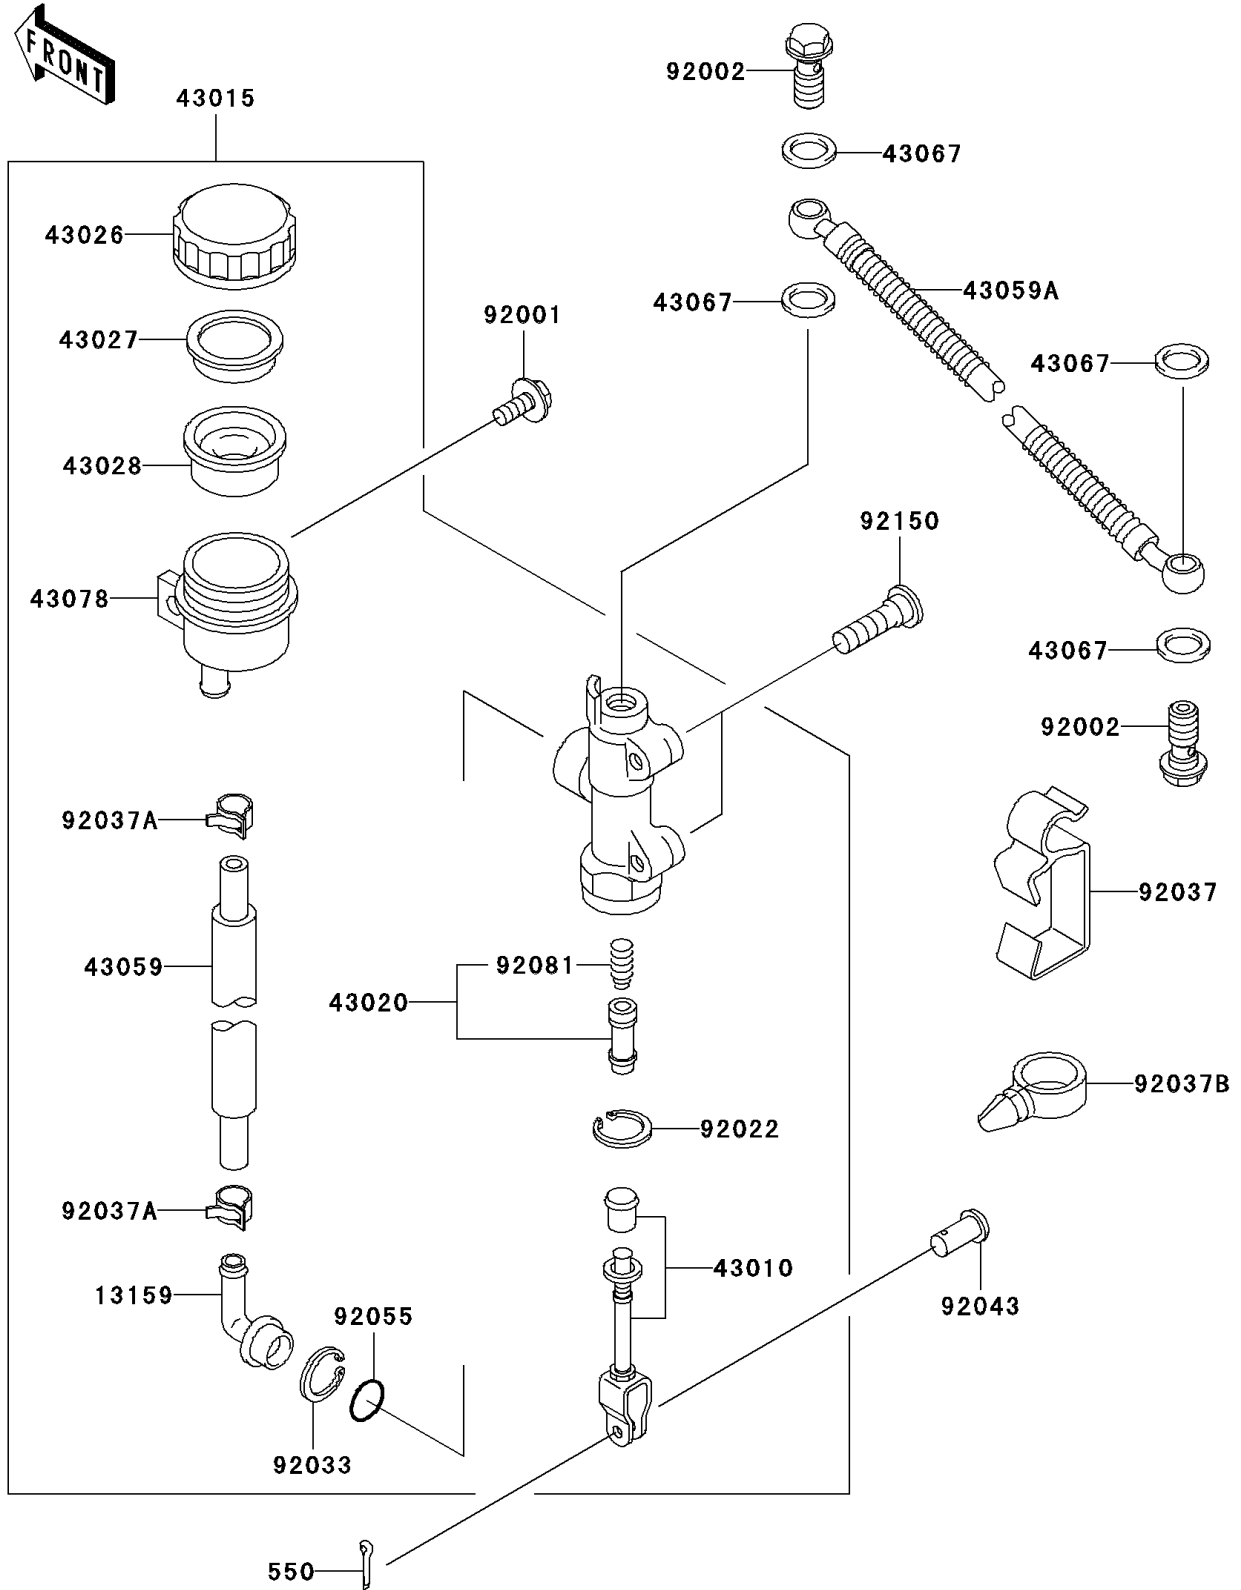

2005 Ninja® 250R PARTS DIAGRAM

Rear Master Cylinder

F2293

2005 Ninja® 250R PARTS LIST

Rear Master Cylinder

ITEM NAME	PART NUMBER	QUANTITY
PIN-COTTER,2.0X15 (Ref # 550)	550D2015	1
CONNECTOR,RR MASTER CYLINDER (Ref # 13159)	13159-1052	1
ROD-ASSY-BRAKE (Ref # 43010)	43010-1055	1
CYLINDER-ASSY-MASTER,RR (Ref # 43015)	43015-1495	1
PISTON-COMP-BRAKE (Ref # 43020)	43020-1057	1
CAP-BRAKE (Ref # 43026)	43026-1051	1
PLATE-DIAPHRAGM (Ref # 43027)	43027-1051	1
DIAPHRAGM,MASTER CYLINDER (Ref # 43028)	43028-1057	1
HOSE-BRAKE,RR MASTER CYLINDER (Ref # 43059)	43059-1369	1
HOSE-BRAKE,RR (Ref # 43059A)	43059-1883	1
WASHER,10.5X15X1.5 (Ref # 43067)	43067-001	4
RESERVOIR,RR MASTER CYLINDER (Ref # 43078)	43078-1165	1
BOLT,W/P,6X16 (Ref # 92001)	92001-1860	1
BOLT,OIL,L=23 (Ref # 92002)	92002-1888	2
WASHER,CIRCRIP (Ref # 92022)	92022-1601	1
RING-SNAP,20.5MM (Ref # 92033)	92033-1186	1
CLAMP,RR BRAKE HOSE (Ref # 92037)	92037-1498	1
CLAMP,BRAKE HOSE (Ref # 92037A)	92037-1547	2
CLAMP,HOSE (Ref # 92037B)	92037-1827	1
PIN,8X16 (Ref # 92043)	92043-1013	1
RING-O,MASTER CYLINDER (Ref # 92055)	92055-1251	1
SPRING,MASTER CYLINDER (Ref # 92081)	92081-1737	1
BOLT,SOCKET,8X30 (Ref # 92150)	92150-1843	2