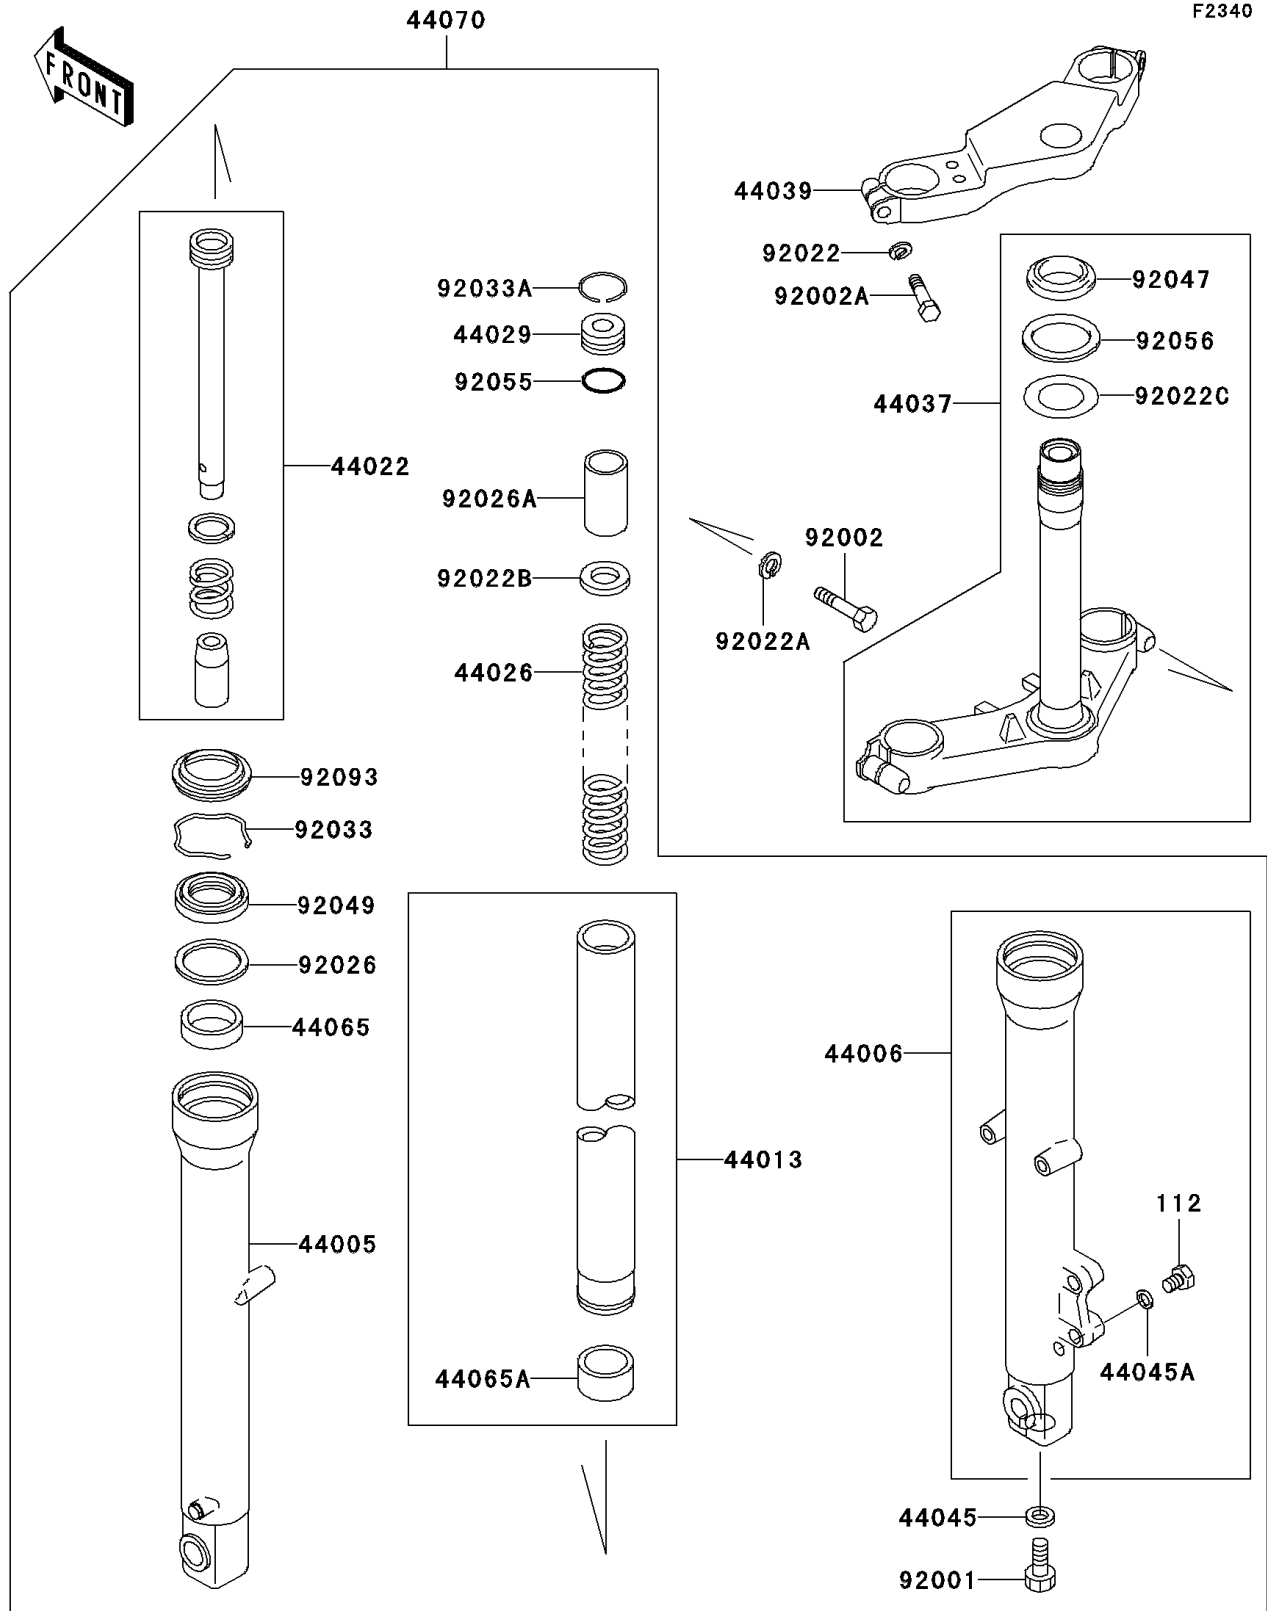

2001 Ninja® 250R PARTS DIAGRAM

Front Fork

2001 Ninja® 250R PARTS LIST

Front Fork

ITEM NAME	PART NUMBER	QUANTITY
BOLT-UPSET (Ref # 112)	112B0608	2
PIPE-LEFT FORK OUTER (Ref # 44005)	44005-1258	1
PIPE-RIGHT FORK OUTER (Ref # 44006)	44006-1255	1
PIPE-FORK INNER (Ref # 44013)	44013-1273	2
CYLINDER-FORK (Ref # 44022)	44022-1206	2
SPRING-FRONT FORK (Ref # 44026)	44026-1362	2
SEAT-FORK SPRING (Ref # 44029)	44029-1127	2
HOLDER-FORK UNDER (Ref # 44037)	44037-1217	1
HOLDER-FORK UPPER (Ref # 44039)	44039-1163	1
GASKET,FORK CYLINDER BOLT (Ref # 44045)	44045-051	2
GASKET,DRAIN PLUG (Ref # 44045A)	44045-052	2
BUSHING-FRONT FORK (Ref # 44065)	44065-1068	2
BUSHING-FRONT FORK (Ref # 44065A)	44065-1082	2
DAMPER-ASSY,FORK (Ref # 44070)	44070-5026	1
BOLT,FORK CYLINDER (Ref # 92001)	92001-1464	2
BOLT,10X32 (Ref # 92002)	92002-1811	2
BOLT (Ref # 92002A)	92002-1959	2
WASHER,SPRING,8MM (Ref # 92022)	92022-1552	2
WASHER,SPRING,10MM (Ref # 92022A)	92022-1704	2
WASHER (Ref # 92022B)	92022-1879	2
WASHER,30.5X50X0.6 (Ref # 92022C)	92022-231	1
SPACER,FORK (Ref # 92026)	92026-1038	2
SPACER (Ref # 92026A)	92026-1291	2
RING-SNAP,FORK (Ref # 92033)	92033-1219	2
RING-SNAP (Ref # 92033A)	92033-1236	2
RACE,STEERING STEM BEARING (Ref # 92047)	92047-012	1
SEAL-OIL,FORK (Ref # 92049)	92049-1226	2
RING-O,FORK SPRING SEAT (Ref # 92055)	92055-1384	2
SEAL-OIL,STEERING STEM (Ref # 92056)	92056-003	1

2001 Ninja[®] 250R PARTS LIST

Front Fork

ITEM NAME	PART NUMBER	QUANTITY
SEAL,FORK (Ref # 92093)	92093-1196	2