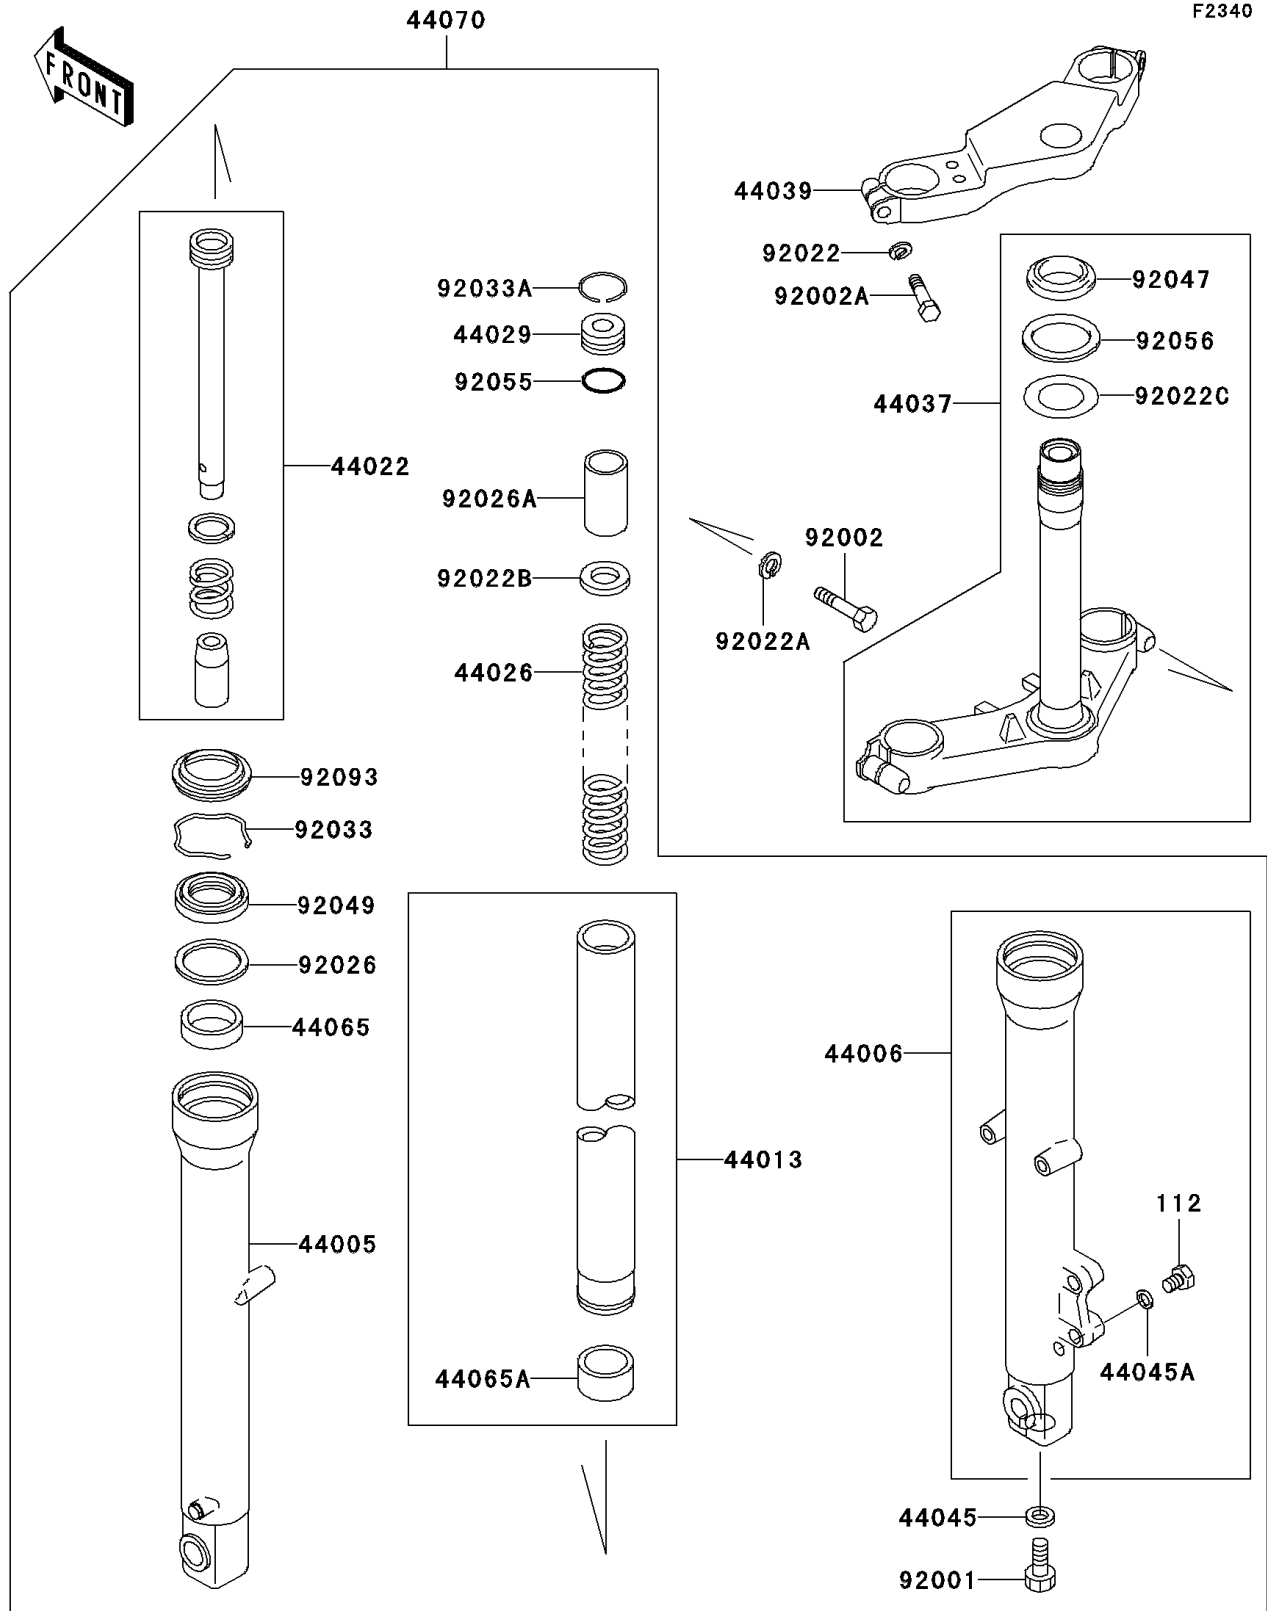

2004 Ninja® 250R PARTS DIAGRAM

Front Fork