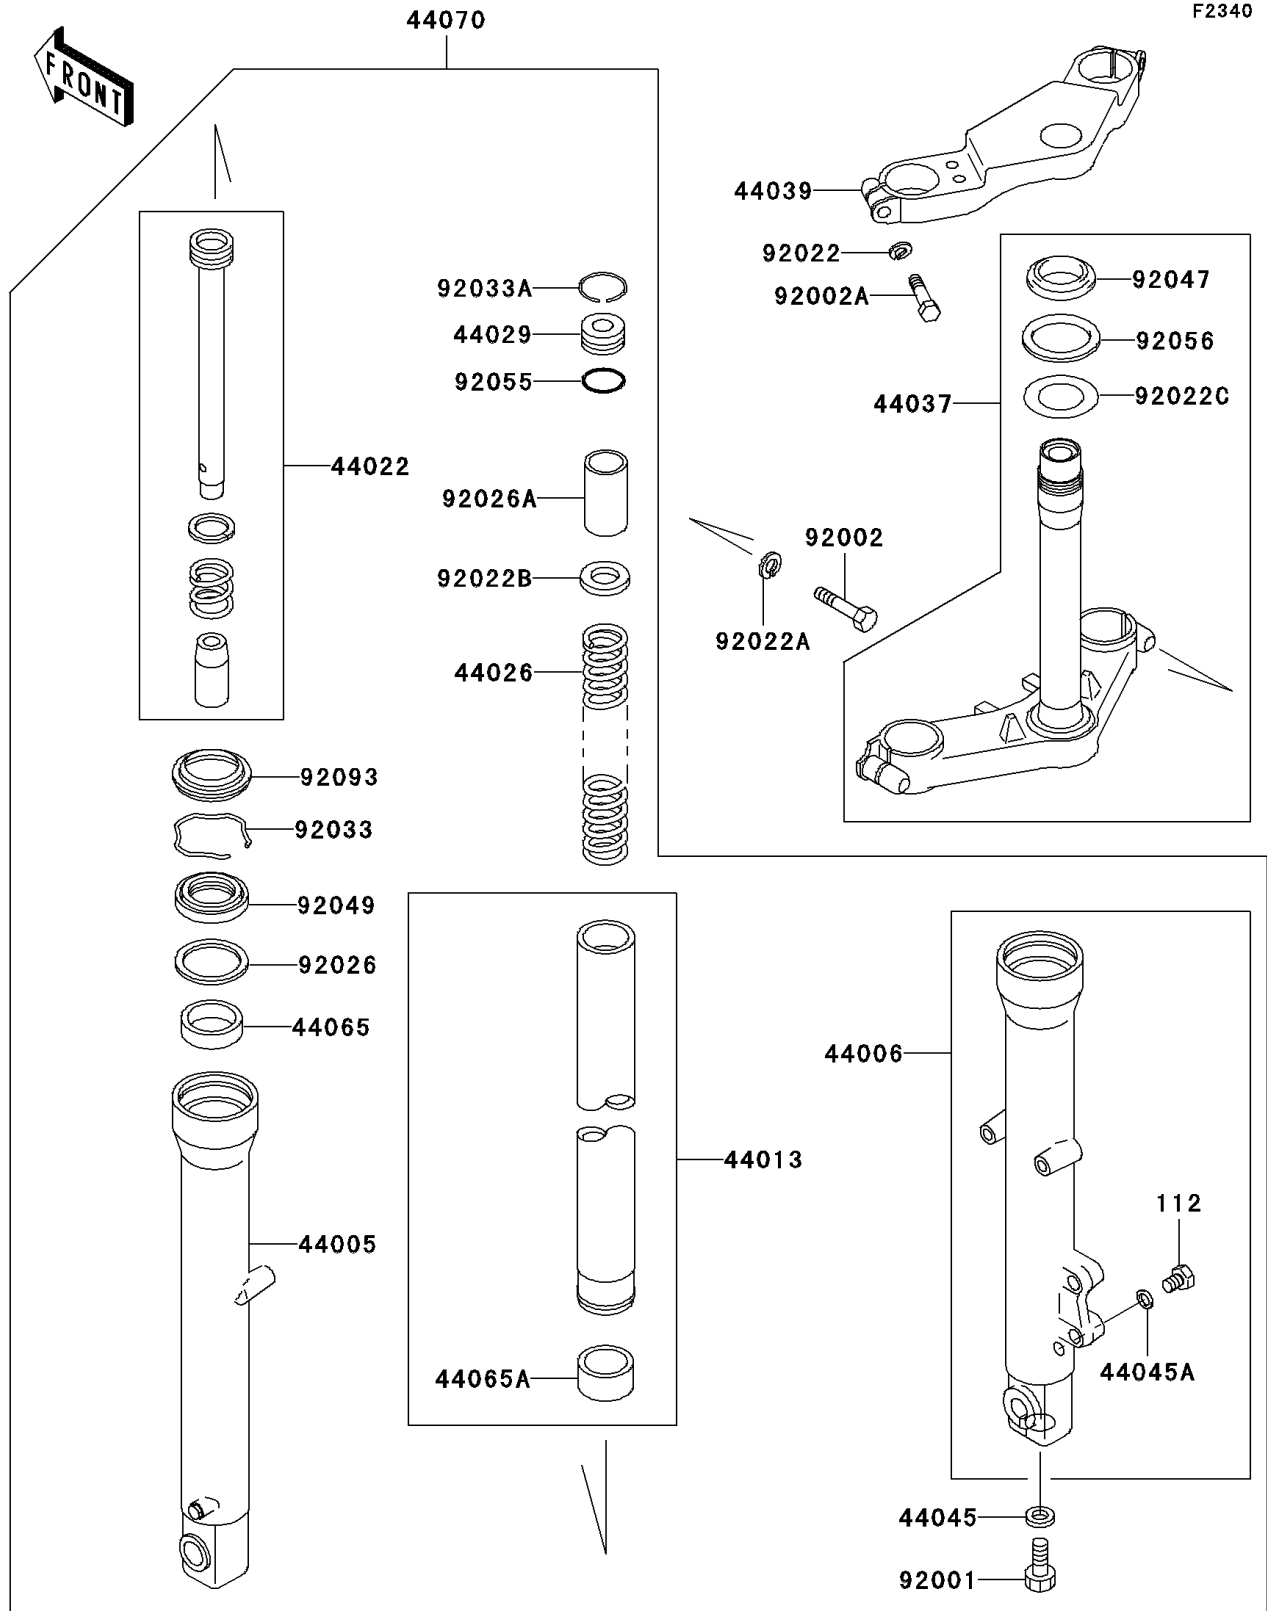

2005 Ninja® 250R PARTS DIAGRAM

Front Fork

2005 Ninja® 250R PARTS LIST

Front Fork

ITEM NAME	PART NUMBER	QUANTITY
BOLT-UPSET (Ref # 112)	112B0608	2
PIPE-LEFT FORK OUTER (Ref # 44005)	44005-1258	1
PIPE-RIGHT FORK OUTER (Ref # 44006)	44006-1255	1
PIPE-FORK INNER (Ref # 44013)	44013-1273	2
CYLINDER-FORK (Ref # 44022)	44022-1206	2
SPRING-FRONT FORK (Ref # 44026)	44026-1362	2
SEAT-FORK SPRING (Ref # 44029)	44029-1127	2
HOLDER-FORK UNDER (Ref # 44037)	44037-1217	1
HOLDER-FORK UPPER (Ref # 44039)	44039-1163	1
GASKET,FORK CYLINDER BOLT (Ref # 44045)	44045-051	2
GASKET,DRAIN PLUG (Ref # 44045A)	44045-052	2
BUSHING-FRONT FORK (Ref # 44065)	44065-1068	2
BUSHING-FRONT FORK (Ref # 44065A)	44065-1082	2
DAMPER-ASSY,FORK (Ref # 44070)	44070-5026	1
BOLT,FORK CYLINDER (Ref # 92001)	92001-1464	2
BOLT,10X32 (Ref # 92002)	92002-1811	2
BOLT (Ref # 92002A)	92002-1959	2
WASHER,SPRING,8MM (Ref # 92022)	92022-1552	2
WASHER,SPRING,10MM (Ref # 92022A)	92022-1704	2
WASHER (Ref # 92022B)	92022-1879	2
WASHER,30.5X50X0.6 (Ref # 92022C)	92022-231	1
SPACER,FORK (Ref # 92026)	92026-1038	2
SPACER (Ref # 92026A)	92026-1291	2
RING-SNAP,FORK (Ref # 92033)	92033-1219	2
RING-SNAP (Ref # 92033A)	92033-1236	2
RACE,STEERING STEM BEARING (Ref # 92047)	92047-012	1
SEAL-OIL,FORK (Ref # 92049)	92049-1226	2
RING-O,FORK SPRING SEAT (Ref # 92055)	92055-1384	2
SEAL-OIL,STEERING STEM (Ref # 92056)	92056-003	1

2005 Ninja® 250R PARTS LIST

Front Fork

ITEM NAME	PART NUMBER	QUANTITY
SEAL,FORK (Ref # 92093)	92093-1196	2