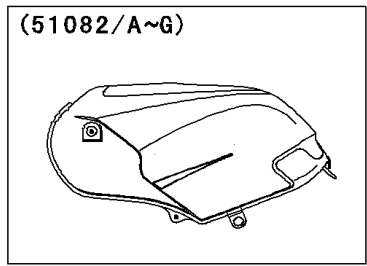

2004 Ninja® 250R PARTS DIAGRAM

Fuel Tank(4/4)

F2410

WD

WD

(51082/B/F/G)	Green
(51082A/C)	Yellow
(51082D/E)	Blue
(51083/C/H/K)	Blue
(51083A/D/G/J)	Silver
(51083B/E)	Yellow
(51083F/I)	Ebony

2004 Ninja® 250R PARTS LIST

Fuel Tank(4/4)

ITEM NAME	PART NUMBER	QUANTITY
COVER,TANK CAP (Ref # 14025)	14025-1913	1
BRACKET-TANK,RR (Ref # 32052)	32052-1254	1
DIAPHRAGM,TAP (Ref # 43028)	43028-1068	1
PACKING (Ref # 43049)	43049-1103	1
TAP-ASSY,FUEL (Ref # 51023)	51023-1393	1
RING,TAP FLANGED (Ref # 51039)	51039-003	1
CAP-TANK,FUEL (Ref # 51049)	51049-1131	1
BOLT-SOCKET (Ref # 120)	120S0512	7
BOLT-FLANGED,6X10 (Ref # 130)	130H0610	4
BOLT-UPSET-WS,6X25 (Ref # 180)	180D0625	2
SCREW-PAN-CROS (Ref # 220)	220C0308	2
SCREW-PAN-CROSS (Ref # 220A)	220F0508	1
SCREW-CSK-CROS,4X14 (Ref # 221)	221B0414	5
TUBE-RUBBER,7X10X1000 (Ref # 702)	702A071000	1
BOLT,6X20 (Ref # 92001)	92001-1091	2
WASHER,6.2X11X1.5 (Ref # 92022)	92022-183	2
COLLAR,L=13.1 (Ref # 92027)	92027-251	2
CLAMP (Ref # 92037A)	92037-1712	1
RING-O,TAP LEVER (Ref # 92055)	92055-1085	1
RING-O (Ref # 92055A)	92055-1664	1
DAMPER,FUEL TANK,FR (Ref # 92075)	92075-1115	2
DAMPER (Ref # 92075A)	92075-1690	2
SPRING,TAP DIAPHRAGM (Ref # 92081)	92081-1240	1
CLAMP,WIRING HARNESS,L=60 (Ref # 92171)	92171-1425	1
TANK-COMP-FUEL,M.N.BLUE (Ref # 51083)	51083-5159-KQ	1
TANK-COMP-FUEL,G.SILVER (Ref # 51083A)	51083-5160-X1	1
TANK-COMP-FUEL,P.C.YELLOW (Ref # 51083B)	51083-5161-616	1
TANK-COMP-FUEL,M.N.BLUE (Ref # 51083C)	51083-5162-KQ	1
TANK-COMP-FUEL,G.SILVER (Ref # 51083D)	51083-5163-X1	1