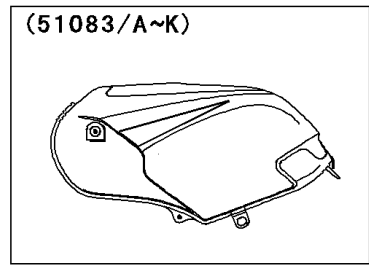

2004 Ninja® 250R PARTS DIAGRAM

Fuel Tank(4/4)

F2410

WD

WD

(51082/B/F/G)	Green
(51082A/C)	Yellow
(51082D/E)	Blue
(51083/C/H/K)	Blue
(51083A/D/G/J)	Silver
(51083B/E)	Yellow
(51083F/I)	Ebony

2004 Ninja® 250R PARTS LIST

Fuel Tank(4/4)

ITEM NAME	PART NUMBER	QUANTITY
COVER,TANK CAP (Ref # 14025)	14025-1913	1
BRACKET-TANK,RR (Ref # 32052)	32052-1254	1
DIAPHRAGM,TAP (Ref # 43028)	43028-1068	1
PACKING (Ref # 43049)	43049-1103	1
TAP-ASSY,FUEL (Ref # 51023)	51023-1393	1
RING,TAP FLANGED (Ref # 51039)	51039-003	1
CAP-TANK,FUEL (Ref # 51049)	51049-1131	1
BOLT-SOCKET (Ref # 120)	120S0512	7
BOLT-FLANGED,6X10 (Ref # 130)	130H0610	4
BOLT-UPSET-WS,6X25 (Ref # 180)	180D0625	2
SCREW-PAN-CROS (Ref # 220)	220C0308	2
SCREW-PAN-CROSS (Ref # 220A)	220F0508	1
SCREW-CSK-CROS,4X14 (Ref # 221)	221B0414	5
TUBE-RUBBER,7X10X1000 (Ref # 702)	702A071000	1
BOLT,6X20 (Ref # 92001)	92001-1091	2
WASHER,6.2X11X1.5 (Ref # 92022)	92022-183	2
COLLAR,L=13.1 (Ref # 92027)	92027-251	2
CLAMP (Ref # 92037A)	92037-1712	1
RING-O,TAP LEVER (Ref # 92055)	92055-1085	1
RING-O (Ref # 92055A)	92055-1664	1
DAMPER,FUEL TANK,FR (Ref # 92075)	92075-1115	2
DAMPER (Ref # 92075A)	92075-1690	2
SPRING,TAP DIAPHRAGM (Ref # 92081)	92081-1240	1
CLAMP,WIRING HARNESS,L=60 (Ref # 92171)	92171-1425	1
TANK-COMP-FUEL,M.N.BLUE (Ref # 51083)	51083-5159-KQ	1
TANK-COMP-FUEL,G.SILVER (Ref # 51083A)	51083-5160-X1	1
TANK-COMP-FUEL,P.C.YELLOW (Ref # 51083B)	51083-5161-616	1
TANK-COMP-FUEL,M.N.BLUE (Ref # 51083C)	51083-5162-KQ	1
TANK-COMP-FUEL,G.SILVER (Ref # 51083D)	51083-5163-X1	1