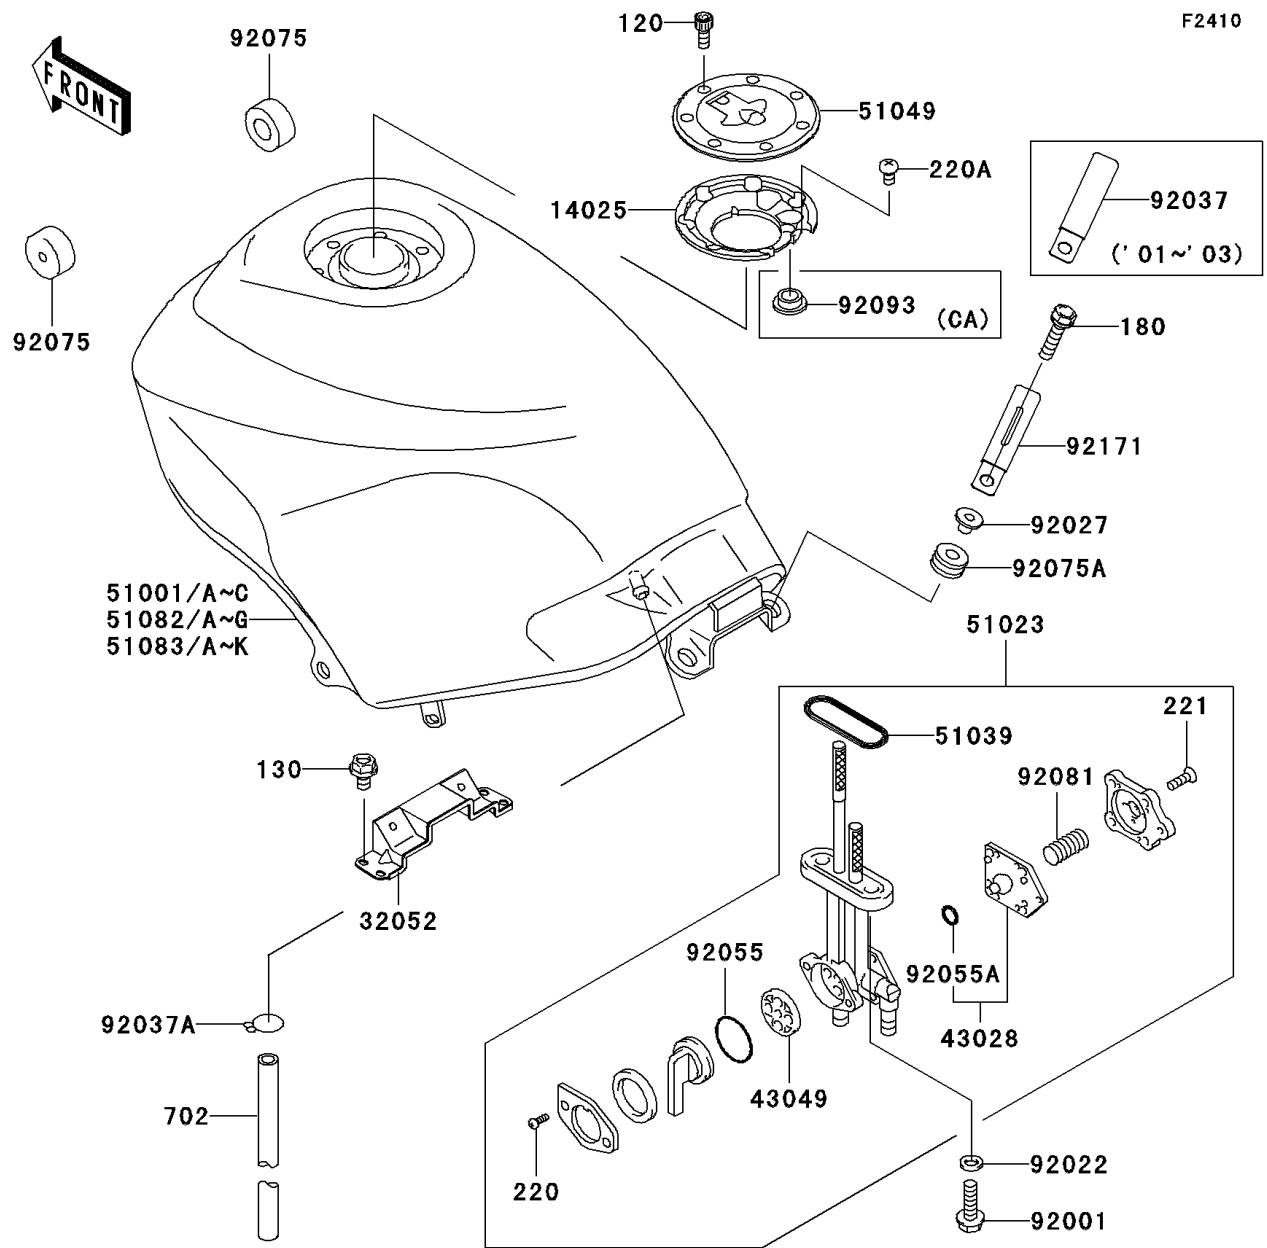

2004 Ninja® 250R PARTS DIAGRAM

Fuel Tank(4/4)

F2410

WD

WD

(51082/B/F/G)	Green
(51082A/C)	Yellow
(51082D/E)	Blue
(51083/C/H/K)	Blue
(51083A/D/G/J)	Silver
(51083B/E)	Yellow
(51083F/I)	Ebony

2004 Ninja® 250R PARTS LIST

Fuel Tank(4/4)

ITEM NAME	PART NUMBER	QUANTITY
COVER,TANK CAP (Ref # 14025)	14025-1913	1
BRACKET-TANK,RR (Ref # 32052)	32052-1254	1
DIAPHRAGM,TAP (Ref # 43028)	43028-1068	1
PACKING (Ref # 43049)	43049-1103	1
TAP-ASSY,FUEL (Ref # 51023)	51023-1393	1
RING,TAP FLANGED (Ref # 51039)	51039-003	1
CAP-TANK,FUEL (Ref # 51049)	51049-1131	1
BOLT-SOCKET (Ref # 120)	120S0512	7
BOLT-FLANGED,6X10 (Ref # 130)	130H0610	4
BOLT-UPSET-WS,6X25 (Ref # 180)	180D0625	2
SCREW-PAN-CROS (Ref # 220)	220C0308	2
SCREW-PAN-CROSS (Ref # 220A)	220F0508	1
SCREW-CSK-CROS,4X14 (Ref # 221)	221B0414	5
TUBE-RUBBER,7X10X1000 (Ref # 702)	702A071000	1
BOLT,6X20 (Ref # 92001)	92001-1091	2
WASHER,6.2X11X1.5 (Ref # 92022)	92022-183	2
COLLAR,L=13.1 (Ref # 92027)	92027-251	2
CLAMP (Ref # 92037A)	92037-1712	1
RING-O,TAP LEVER (Ref # 92055)	92055-1085	1
RING-O (Ref # 92055A)	92055-1664	1
DAMPER,FUEL TANK,FR (Ref # 92075)	92075-1115	2
DAMPER (Ref # 92075A)	92075-1690	2
SPRING,TAP DIAPHRAGM (Ref # 92081)	92081-1240	1
CLAMP,WIRING HARNESS,L=60 (Ref # 92171)	92171-1425	1
TANK-COMP-FUEL,M.N.BLUE (Ref # 51083)	51083-5159-KQ	1
TANK-COMP-FUEL,G.SILVER (Ref # 51083A)	51083-5160-X1	1
TANK-COMP-FUEL,P.C.YELLOW (Ref # 51083B)	51083-5161-616	1
TANK-COMP-FUEL,M.N.BLUE (Ref # 51083C)	51083-5162-KQ	1
TANK-COMP-FUEL,G.SILVER (Ref # 51083D)	51083-5163-X1	1

2004 Ninja® 250R PARTS LIST

Fuel Tank(4/4)

ITEM NAME	PART NUMBER	QUANTITY
TANK-COMP-FUEL,P.C.YELLOW (Ref # 51083E)	51083-5164-616	1
SEAL,FUEL TANK CAP (Ref # 92093)	92093-1030	1