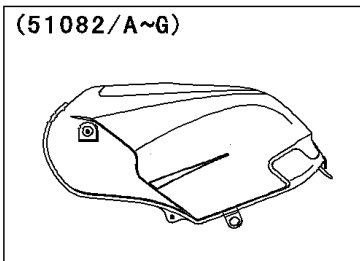

# 2005 Ninja® 250R PARTS DIAGRAM

Fuel Tank(4/4)

F2410

WD

WD

(51082/B/F/G)	Green
(51082A/C)	Yellow
(51082D/E)	Blue
(51083/C/H/K)	Blue
(51083A/D/G/J)	Silver
(51083B/E)	Yellow
(51083F/I)	Ebony

## 2005 Ninja® 250R PARTS LIST

Fuel Tank(4/4)

ITEM NAME	PART NUMBER	QUANTITY
COVER,TANK CAP (Ref # 14025)	14025-1913	1
BRACKET-TANK,RR (Ref # 32052)	32052-1254	1
DIAPHRAGM,TAP (Ref # 43028)	43028-1068	1
PACKING (Ref # 43049)	43049-1103	1
TAP-ASSY,FUEL (Ref # 51023)	51023-1393	1
RING,TAP FLANGED (Ref # 51039)	51039-003	1
CAP-TANK,FUEL (Ref # 51049)	51049-1131	1
BOLT-SOCKET (Ref # 120)	120S0512	7
BOLT-FLANGED,6X10 (Ref # 130)	130H0610	4
BOLT-UPSET-WS,6X25 (Ref # 180)	180D0625	2
SCREW-PAN-CROS (Ref # 220)	220C0308	2
SCREW-PAN-CROSS (Ref # 220A)	220F0508	1
SCREW-CSK-CROS,4X14 (Ref # 221)	221B0414	5
TUBE-RUBBER,7X10X1000 (Ref # 702)	702A071000	1
BOLT,6X20 (Ref # 92001)	92001-1091	2
WASHER,6.2X11X1.5 (Ref # 92022)	92022-183	2
COLLAR,L=13.1 (Ref # 92027)	92027-251	2
CLAMP (Ref # 92037A)	92037-1712	1
RING-O,TAP LEVER (Ref # 92055)	92055-1085	1
RING-O (Ref # 92055A)	92055-1664	1
DAMPER,FUEL TANK,FR (Ref # 92075)	92075-1115	2
DAMPER (Ref # 92075A)	92075-1690	2
SPRING,TAP DIAPHRAGM (Ref # 92081)	92081-1240	1
CLAMP,WIRING HARNESS,L=60 (Ref # 92171)	92171-1425	1
TANK-COMP-FUEL,EBONY (Ref # 51083F)	51083-5373-IG	1
TANK-COMP-FUEL,G.SILVER (Ref # 51083G)	51083-5374-X1	1
TANK-COMP-FUEL,M.N.BLUE (Ref # 51083H)	51083-5375-KQ	1
TANK-COMP-FUEL,EBONY (Ref # 51083I)	51083-5376-IG	1
TANK-COMP-FUEL,G.SILVER (Ref # 51083J)	51083-5377-X1	1