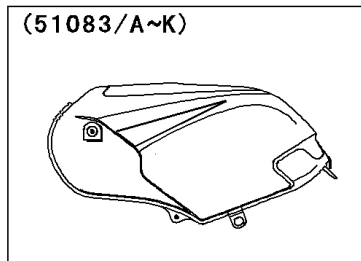

# 2005 Ninja® 250R PARTS DIAGRAM

Fuel Tank(4/4)

F2410

WD

WD

(51082/B/F/G)	Green
(51082A/C)	Yellow
(51082D/E)	Blue
(51083/C/H/K)	Blue
(51083A/D/G/J)	Silver
(51083B/E)	Yellow
(51083F/I)	Ebony

## 2005 Ninja® 250R PARTS LIST

Fuel Tank(4/4)

ITEM NAME	PART NUMBER	QUANTITY
COVER,TANK CAP (Ref # 14025)	14025-1913	1
BRACKET-TANK,RR (Ref # 32052)	32052-1254	1
DIAPHRAGM,TAP (Ref # 43028)	43028-1068	1
PACKING (Ref # 43049)	43049-1103	1
TAP-ASSY,FUEL (Ref # 51023)	51023-1393	1
RING,TAP FLANGED (Ref # 51039)	51039-003	1
CAP-TANK,FUEL (Ref # 51049)	51049-1131	1
BOLT-SOCKET (Ref # 120)	120S0512	7
BOLT-FLANGED,6X10 (Ref # 130)	130H0610	4
BOLT-UPSET-WS,6X25 (Ref # 180)	180D0625	2
SCREW-PAN-CROS (Ref # 220)	220C0308	2
SCREW-PAN-CROSS (Ref # 220A)	220F0508	1
SCREW-CSK-CROS,4X14 (Ref # 221)	221B0414	5
TUBE-RUBBER,7X10X1000 (Ref # 702)	702A071000	1
BOLT,6X20 (Ref # 92001)	92001-1091	2
WASHER,6.2X11X1.5 (Ref # 92022)	92022-183	2
COLLAR,L=13.1 (Ref # 92027)	92027-251	2
CLAMP (Ref # 92037A)	92037-1712	1
RING-O,TAP LEVER (Ref # 92055)	92055-1085	1
RING-O (Ref # 92055A)	92055-1664	1
DAMPER,FUEL TANK,FR (Ref # 92075)	92075-1115	2
DAMPER (Ref # 92075A)	92075-1690	2
SPRING,TAP DIAPHRAGM (Ref # 92081)	92081-1240	1
CLAMP,WIRING HARNESS,L=60 (Ref # 92171)	92171-1425	1
TANK-COMP-FUEL,EBONY (Ref # 51083F)	51083-5373-IG	1
TANK-COMP-FUEL,G.SILVER (Ref # 51083G)	51083-5374-X1	1
TANK-COMP-FUEL,M.N.BLUE (Ref # 51083H)	51083-5375-KQ	1
TANK-COMP-FUEL,EBONY (Ref # 51083I)	51083-5376-IG	1
TANK-COMP-FUEL,G.SILVER (Ref # 51083J)	51083-5377-X1	1