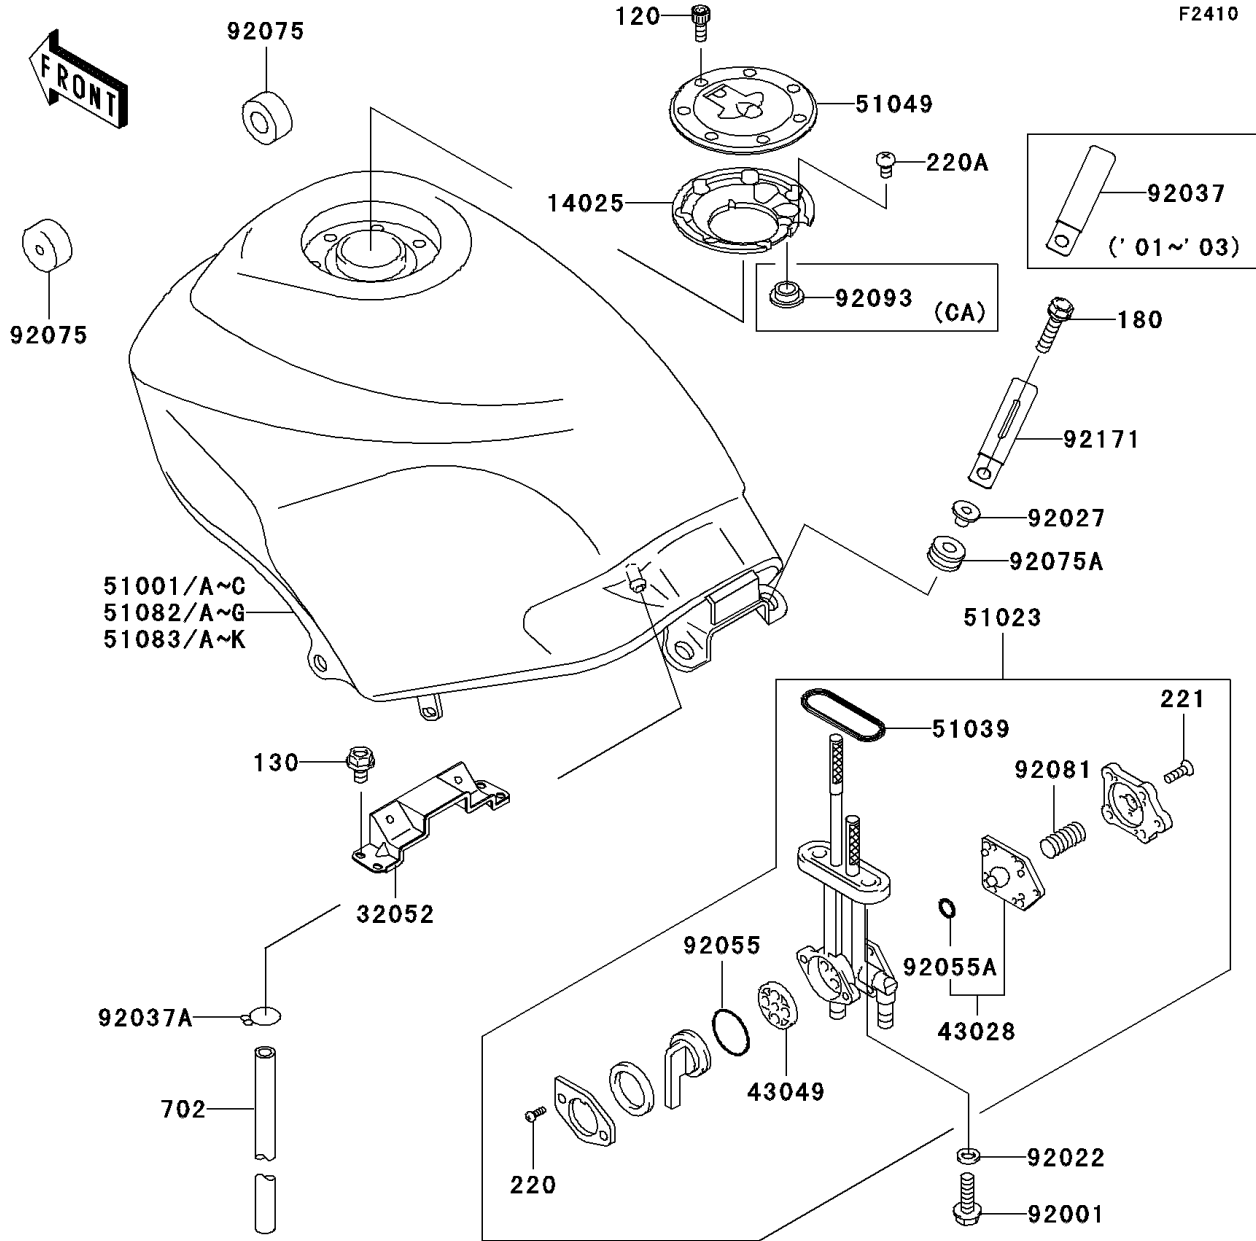

# 2005 Ninja® 250R PARTS DIAGRAM

Fuel Tank(4/4)

F2410

WD

WD

(51082/B/F/G)	Green
(51082A/C)	Yellow
(51082D/E)	Blue
(51083/C/H/K)	Blue
(51083A/D/G/J)	Silver
(51083B/E)	Yellow
(51083F/I)	Ebony

## 2005 Ninja® 250R PARTS LIST

Fuel Tank(4/4)

ITEM NAME	PART NUMBER	QUANTITY
COVER,TANK CAP (Ref # 14025)	14025-1913	1
BRACKET-TANK,RR (Ref # 32052)	32052-1254	1
DIAPHRAGM,TAP (Ref # 43028)	43028-1068	1
PACKING (Ref # 43049)	43049-1103	1
TAP-ASSY,FUEL (Ref # 51023)	51023-1393	1
RING,TAP FLANGED (Ref # 51039)	51039-003	1
CAP-TANK,FUEL (Ref # 51049)	51049-1131	1
BOLT-SOCKET (Ref # 120)	120S0512	7
BOLT-FLANGED,6X10 (Ref # 130)	130H0610	4
BOLT-UPSET-WS,6X25 (Ref # 180)	180D0625	2
SCREW-PAN-CROS (Ref # 220)	220C0308	2
SCREW-PAN-CROSS (Ref # 220A)	220F0508	1
SCREW-CSK-CROS,4X14 (Ref # 221)	221B0414	5
TUBE-RUBBER,7X10X1000 (Ref # 702)	702A071000	1
BOLT,6X20 (Ref # 92001)	92001-1091	2
WASHER,6.2X11X1.5 (Ref # 92022)	92022-183	2
COLLAR,L=13.1 (Ref # 92027)	92027-251	2
CLAMP (Ref # 92037A)	92037-1712	1
RING-O,TAP LEVER (Ref # 92055)	92055-1085	1
RING-O (Ref # 92055A)	92055-1664	1
DAMPER,FUEL TANK,FR (Ref # 92075)	92075-1115	2
DAMPER (Ref # 92075A)	92075-1690	2
SPRING,TAP DIAPHRAGM (Ref # 92081)	92081-1240	1
CLAMP,WIRING HARNESS,L=60 (Ref # 92171)	92171-1425	1
TANK-COMP-FUEL,EBONY (Ref # 51083F)	51083-5373-IG	1
TANK-COMP-FUEL,G.SILVER (Ref # 51083G)	51083-5374-X1	1
TANK-COMP-FUEL,M.N.BLUE (Ref # 51083H)	51083-5375-KQ	1
TANK-COMP-FUEL,EBONY (Ref # 51083I)	51083-5376-IG	1
TANK-COMP-FUEL,G.SILVER (Ref # 51083J)	51083-5377-X1	1

## 2005 Ninja® 250R PARTS LIST

Fuel Tank(4/4)

ITEM NAME	PART NUMBER	QUANTITY
TANK-COMP-FUEL,M.N.BLUE (Ref # 51083K)	51083-5381-KQ	1
SEAL,FUEL TANK CAP (Ref # 92093)	92093-1030	1