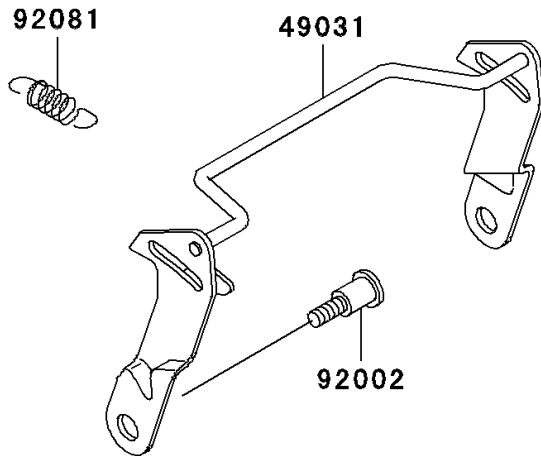

2003 Ninja® 250R PARTS DIAGRAM

Seat

F2510

2003 Ninja® 250R PARTS LIST

Seat

ITEM NAME	PART NUMBER	QUANTITY
LATCH,SEAT (Ref # 49031)	49031-1056	1
SEAT-ASSY,DUAL,BLACK (Ref # 53001)	53001-1547-MA	1
LEATHER,SEAT,BLACK (Ref # 53003)	53003-1192-MA	1
BOLT,SOCKET,6MM (Ref # 92002)	92002-1616	2
SPRING,HOOK RETURN (Ref # 92081)	92081-1580	2