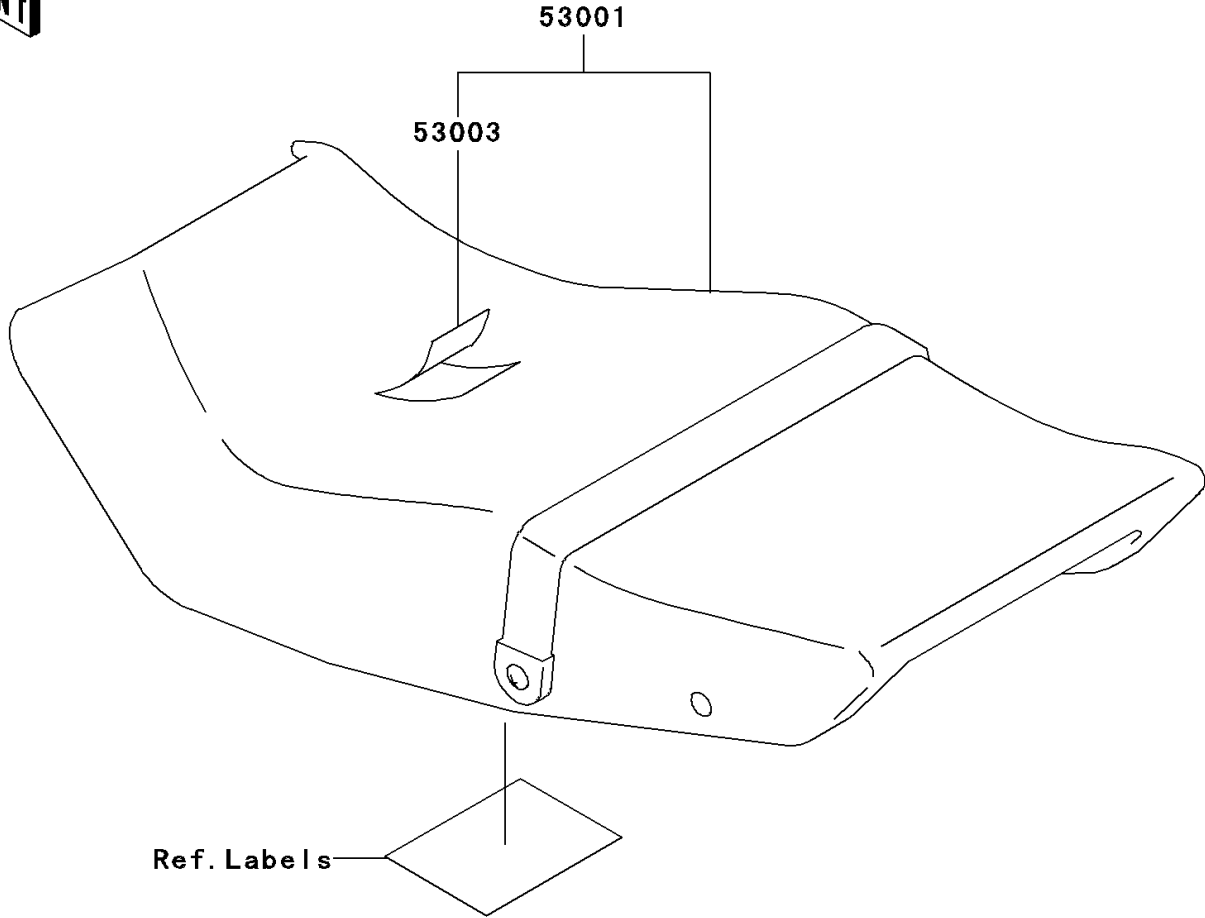

2003 Ninja® 250R PARTS DIAGRAM

Seat

F2510

2003 Ninja® 250R PARTS LIST

Seat

ITEM NAME	PART NUMBER	QUANTITY
LATCH,SEAT (Ref # 49031)	49031-1056	1
SEAT-ASSY,DUAL,BLACK (Ref # 53001)	53001-1547-MA	1
LEATHER,SEAT,BLACK (Ref # 53003)	53003-1192-MA	1
BOLT,SOCKET,6MM (Ref # 92002)	92002-1616	2
SPRING,HOOK RETURN (Ref # 92081)	92081-1580	2