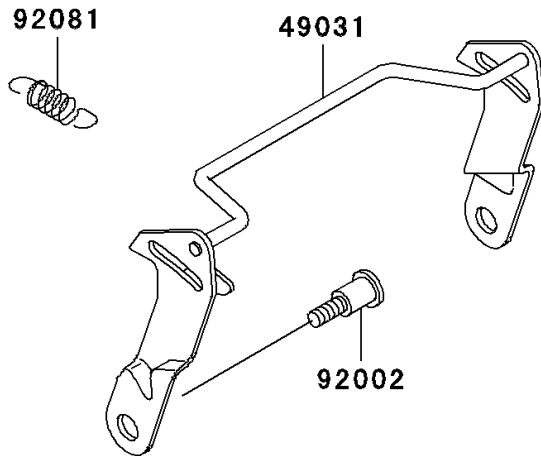

2004 Ninja® 250R PARTS DIAGRAM

Seat

F2510

2004 Ninja® 250R PARTS LIST

Seat

ITEM NAME	PART NUMBER	QUANTITY
LATCH,SEAT (Ref # 49031)	49031-1056	1
SEAT-ASSY,DUAL,BLACK (Ref # 53001)	53001-1547-MA	1
LEATHER,SEAT,BLACK (Ref # 53003)	53003-1192-MA	1
BOLT,SOCKET,6MM (Ref # 92002)	92002-1616	2
SPRING,HOOK RETURN (Ref # 92081)	92081-1580	2