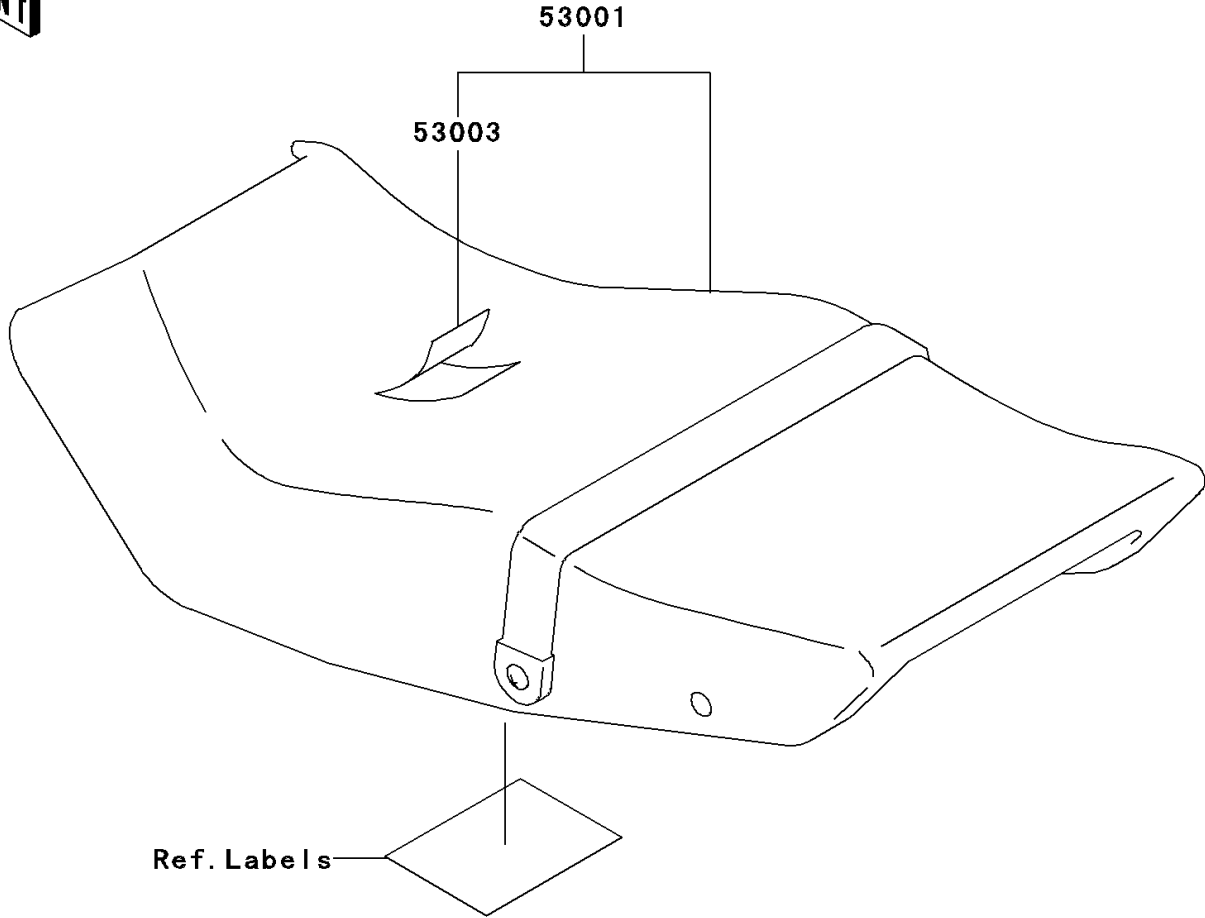

2004 Ninja® 250R PARTS DIAGRAM

Seat

F2510

2004 Ninja® 250R PARTS LIST

Seat

ITEM NAME	PART NUMBER	QUANTITY
LATCH,SEAT (Ref # 49031)	49031-1056	1
SEAT-ASSY,DUAL,BLACK (Ref # 53001)	53001-1547-MA	1
LEATHER,SEAT,BLACK (Ref # 53003)	53003-1192-MA	1
BOLT,SOCKET,6MM (Ref # 92002)	92002-1616	2
SPRING,HOOK RETURN (Ref # 92081)	92081-1580	2