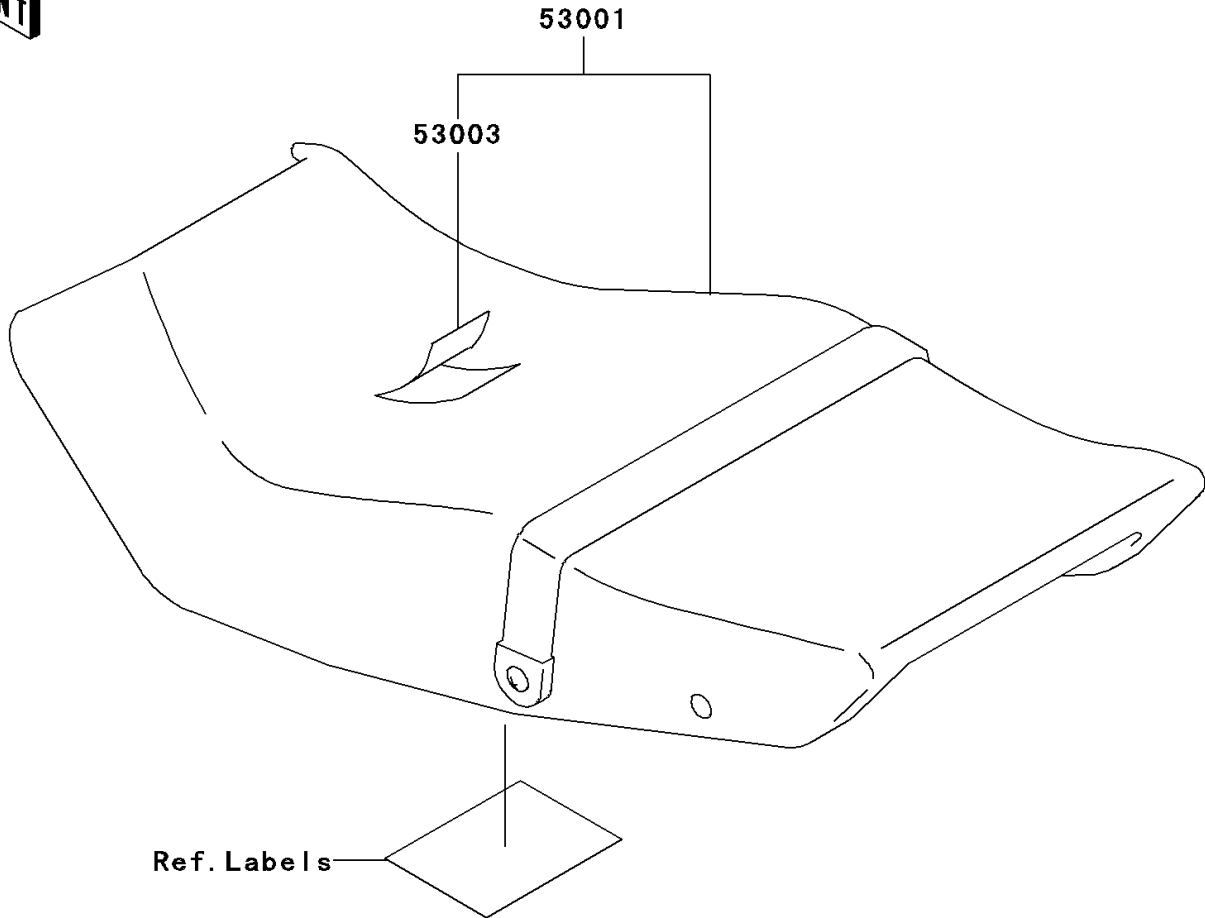

2005 Ninja® 250R PARTS DIAGRAM

Seat

F2510

2005 Ninja® 250R PARTS LIST

Seat

ITEM NAME	PART NUMBER	QUANTITY
LATCH,SEAT (Ref # 49031)	49031-1056	1
SEAT-ASSY,DUAL,BLACK (Ref # 53001)	53001-1547-MA	1
LEATHER,SEAT,BLACK (Ref # 53003)	53003-1192-MA	1
BOLT,SOCKET,6MM (Ref # 92002)	92002-1616	2
SPRING,HOOK RETURN (Ref # 92081)	92081-1580	2