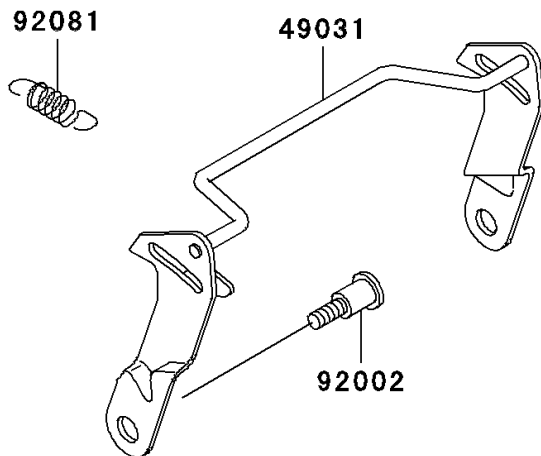

2005 Ninja® 250R PARTS DIAGRAM

Seat

F2510

2005 Ninja® 250R PARTS LIST

Seat

ITEM NAME	PART NUMBER	QUANTITY
LATCH,SEAT (Ref # 49031)	49031-1056	1
SEAT-ASSY,DUAL,BLACK (Ref # 53001)	53001-1547-MA	1
LEATHER,SEAT,BLACK (Ref # 53003)	53003-1192-MA	1
BOLT,SOCKET,6MM (Ref # 92002)	92002-1616	2
SPRING,HOOK RETURN (Ref # 92081)	92081-1580	2