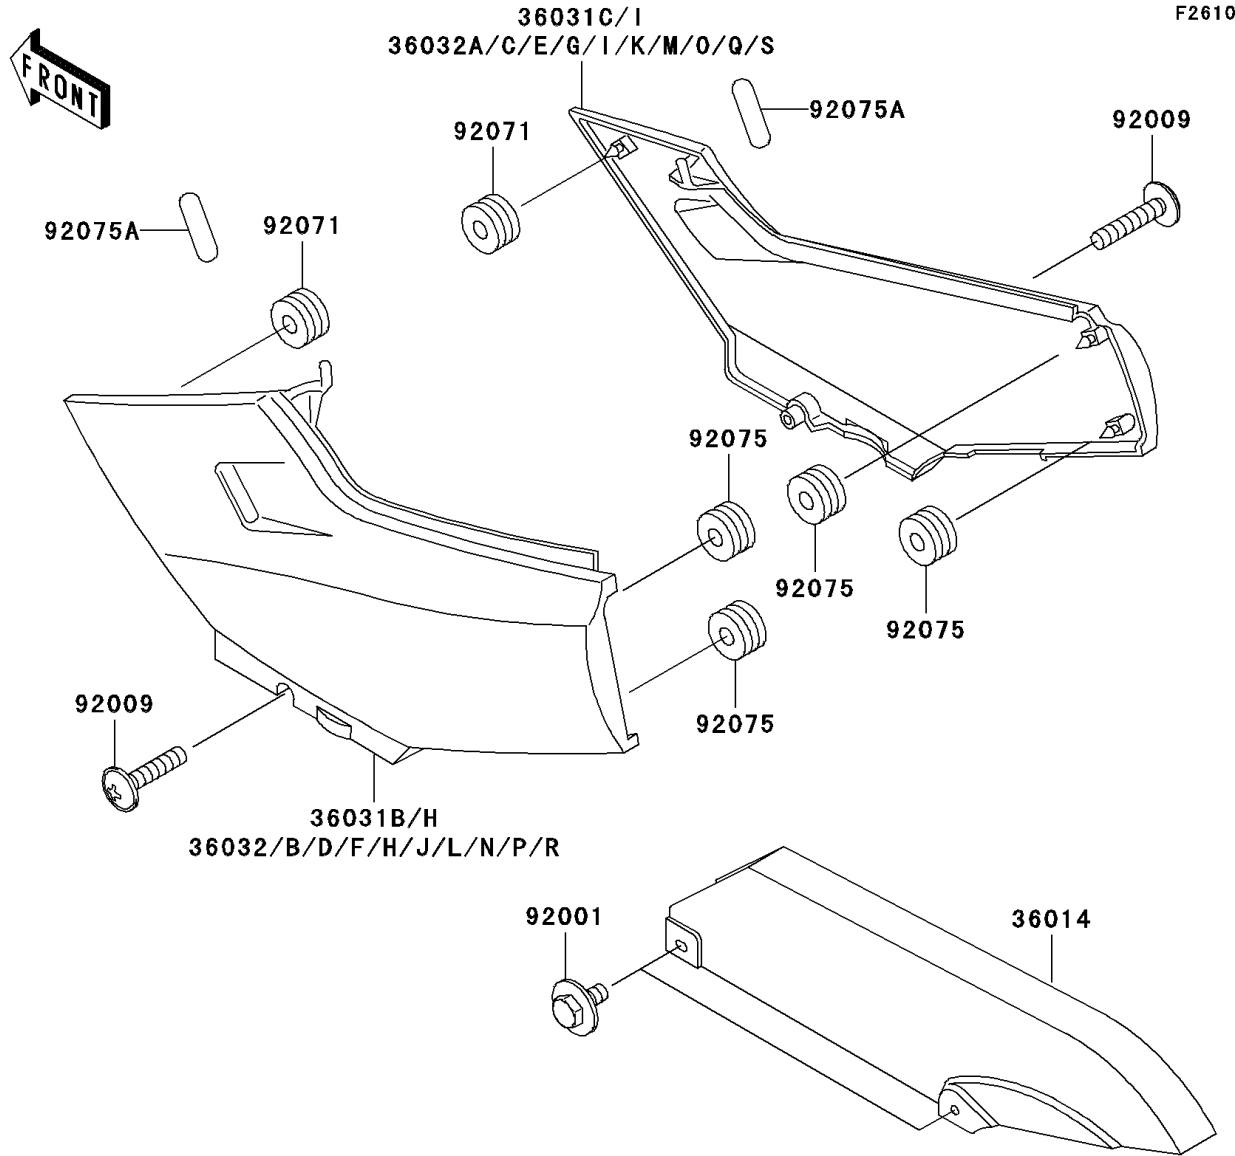

# 2004 Ninja® 250R PARTS DIAGRAM

Side Covers/Chain Cover

(36031B/C)	Green
(36031H/I)	Red

(36032/A)	Green
(36032B/C)	Yellow
(36032D/E)	Blue
(36032F/G)	Green

(36032H/I)	Blue
(36032J/K)	Silver
(36032L/M)	Yellow
(36032N/O)	Blue
(36032P/Q)	Ebony
(36032R/S)	Silver

## 2004 Ninja® 250R PARTS LIST

### Side Covers/Chain Cover

ITEM NAME	PART NUMBER	QUANTITY
CASE-CHAIN (Ref # 36014)	36014-1147	1
COVER-SIDE,LH,M.N.BLUE (Ref # 36032H)	36032-5315-KQ	1
COVER-SIDE,RH,M.N.BLUE (Ref # 36032I)	36032-5316-KQ	1
COVER-SIDE,LH,G.SILVER (Ref # 36032J)	36032-5317-X1	1
COVER-SIDE,RH,G.SILVER (Ref # 36032K)	36032-5318-X1	1
COVER-SIDE,LH,P.C.YELLOW (Ref # 36032L)	36032-5319-616	1
COVER-SIDE,RH,P.C.YELLOW (Ref # 36032M)	36032-5320-616	1
BOLT,6X14,BLACK (Ref # 92001)	92001-1847	2
SCREW,6X28,BLACK (Ref # 92009)	92009-1400	2
GROMMET (Ref # 92071)	92071-1043	2
DAMPER (Ref # 92075)	92075-1067	4
DAMPER,SIDE COVER (Ref # 92075A)	92075-1964	2