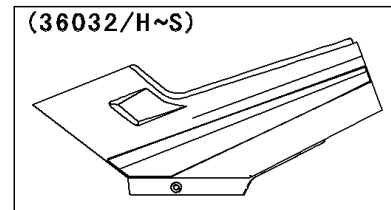

2004 Ninja® 250R PARTS DIAGRAM

Side Covers/Chain Cover

(36031B/C)	Green
(36031H/I)	Red

(36032/A)	Green
(36032B/C)	Yellow
(36032D/E)	Blue
(36032F/G)	Green

(36032H/I)	Blue
(36032J/K)	Silver
(36032L/M)	Yellow
(36032N/O)	Blue
(36032P/Q)	Ebony
(36032R/S)	Silver

WD