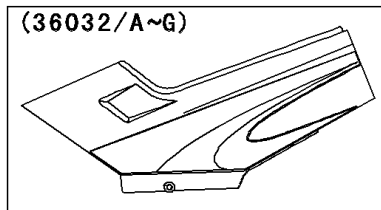

2004 Ninja® 250R PARTS DIAGRAM

Side Covers/Chain Cover

(36031B/C)	Green
(36031H/I)	Red

(36032/A)	Green
(36032B/C)	Yellow
(36032D/E)	Blue
(36032F/G)	Green

(36032H/I)	Blue
(36032J/K)	Silver
(36032L/M)	Yellow
(36032N/O)	Blue
(36032P/Q)	Ebony
(36032R/S)	Silver

WD