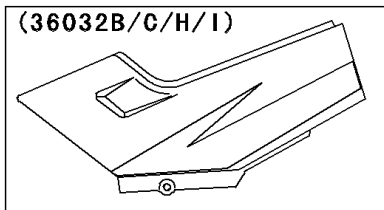

# 2004 Ninja® 250R PARTS DIAGRAM

Side Covers/Chain Cover

(36031B/C)	Green
(36031H/I)	Red

(36032/A)	Green
(36032B/C)	Yellow
(36032D/E)	Blue
(36032F/G)	Green

(36032H/I)	Blue
(36032J/K)	Silver
(36032L/M)	Yellow
(36032N/O)	Blue
(36032P/Q)	Ebony
(36032R/S)	Silver