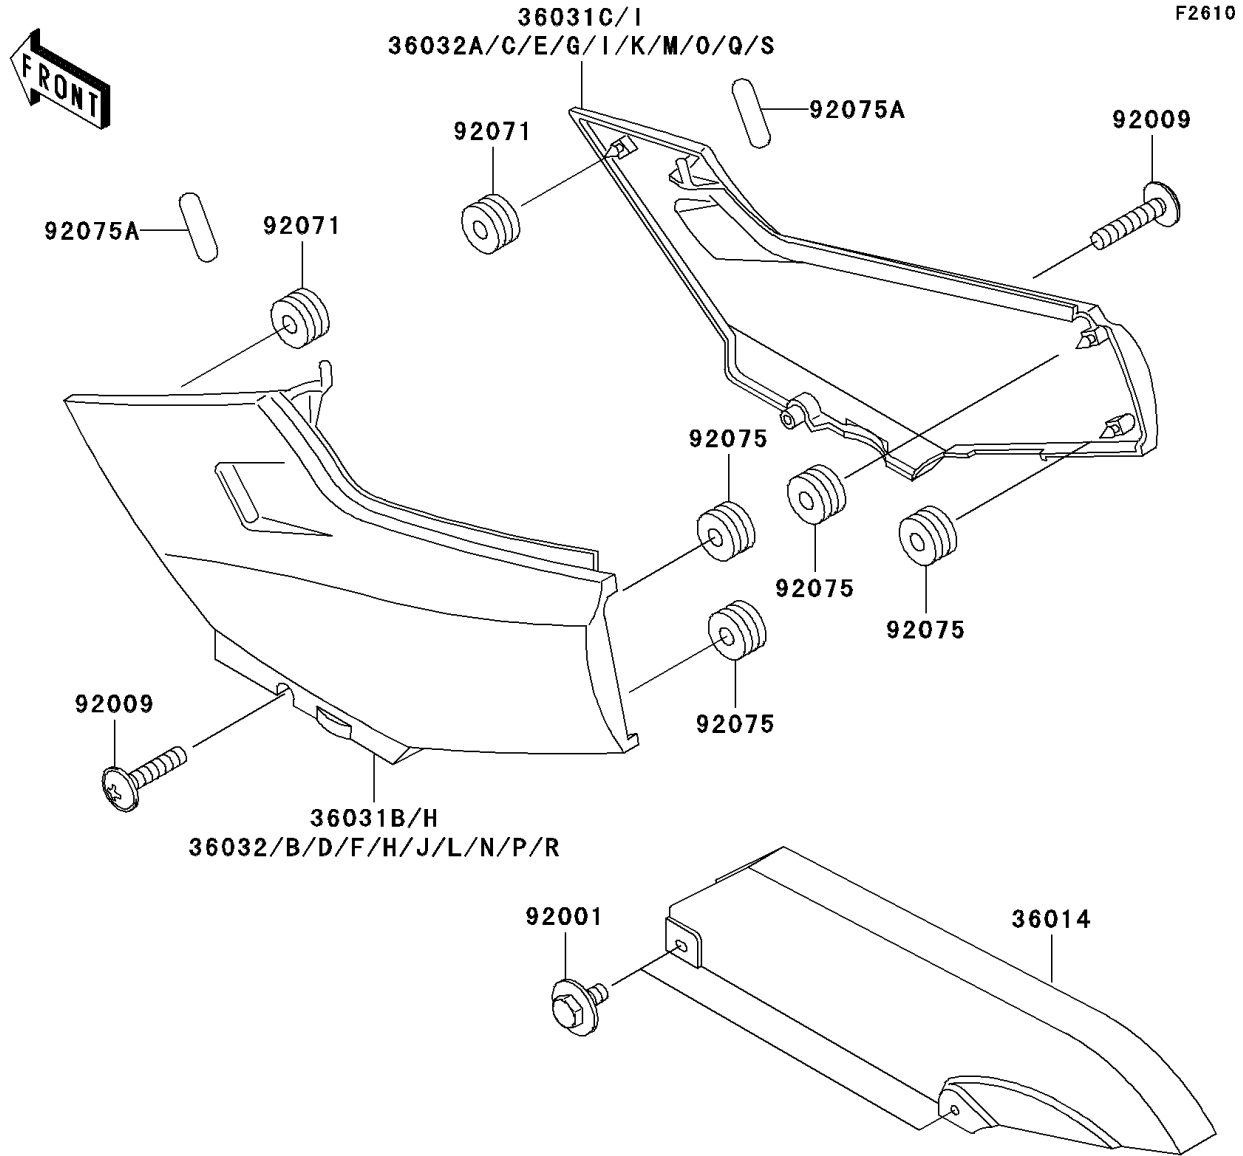

# 2005 Ninja® 250R PARTS DIAGRAM

Side Covers/Chain Cover

(36031B/C)	Green
(36031H/I)	Red

(36032/A)	Green
(36032B/C)	Yellow
(36032D/E)	Blue
(36032F/G)	Green

(36032H/I)	Blue
(36032J/K)	Silver
(36032L/M)	Yellow
(36032N/O)	Blue
(36032P/Q)	Ebony
(36032R/S)	Silver

# 2005 Ninja® 250R PARTS LIST

Side Covers/Chain Cover

ITEM NAME	PART NUMBER	QUANTITY
-----------	-------------	----------