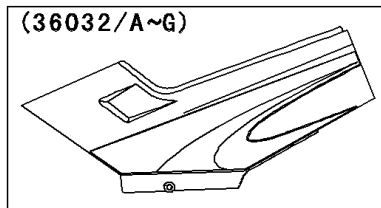

2005 Ninja® 250R PARTS DIAGRAM

Side Covers/Chain Cover

(36031B/C)	Green
(36031H/I)	Red

(36032/A)	Green
(36032B/C)	Yellow
(36032D/E)	Blue
(36032F/G)	Green

(36032H/I)	Blue
(36032J/K)	Silver
(36032L/M)	Yellow
(36032N/O)	Blue
(36032P/Q)	Ebony
(36032R/S)	Silver

WD