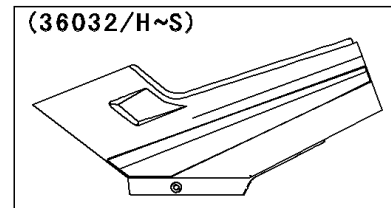

2005 Ninja® 250R PARTS DIAGRAM

Side Covers/Chain Cover

(36031B/C)	Green
(36031H/I)	Red

(36032/A)	Green
(36032B/C)	Yellow
(36032D/E)	Blue
(36032F/G)	Green

(36032H/I)	Blue
(36032J/K)	Silver
(36032L/M)	Yellow
(36032N/O)	Blue
(36032P/Q)	Ebony
(36032R/S)	Silver

WD