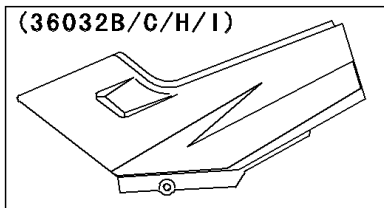

# 2005 Ninja® 250R PARTS DIAGRAM

Side Covers/Chain Cover

(36031B/C)	Green
(36031H/I)	Red

(36032/A)	Green
(36032B/C)	Yellow
(36032D/E)	Blue
(36032F/G)	Green

(36032H/I)	Blue
(36032J/K)	Silver
(36032L/M)	Yellow
(36032N/O)	Blue
(36032P/Q)	Ebony
(36032R/S)	Silver