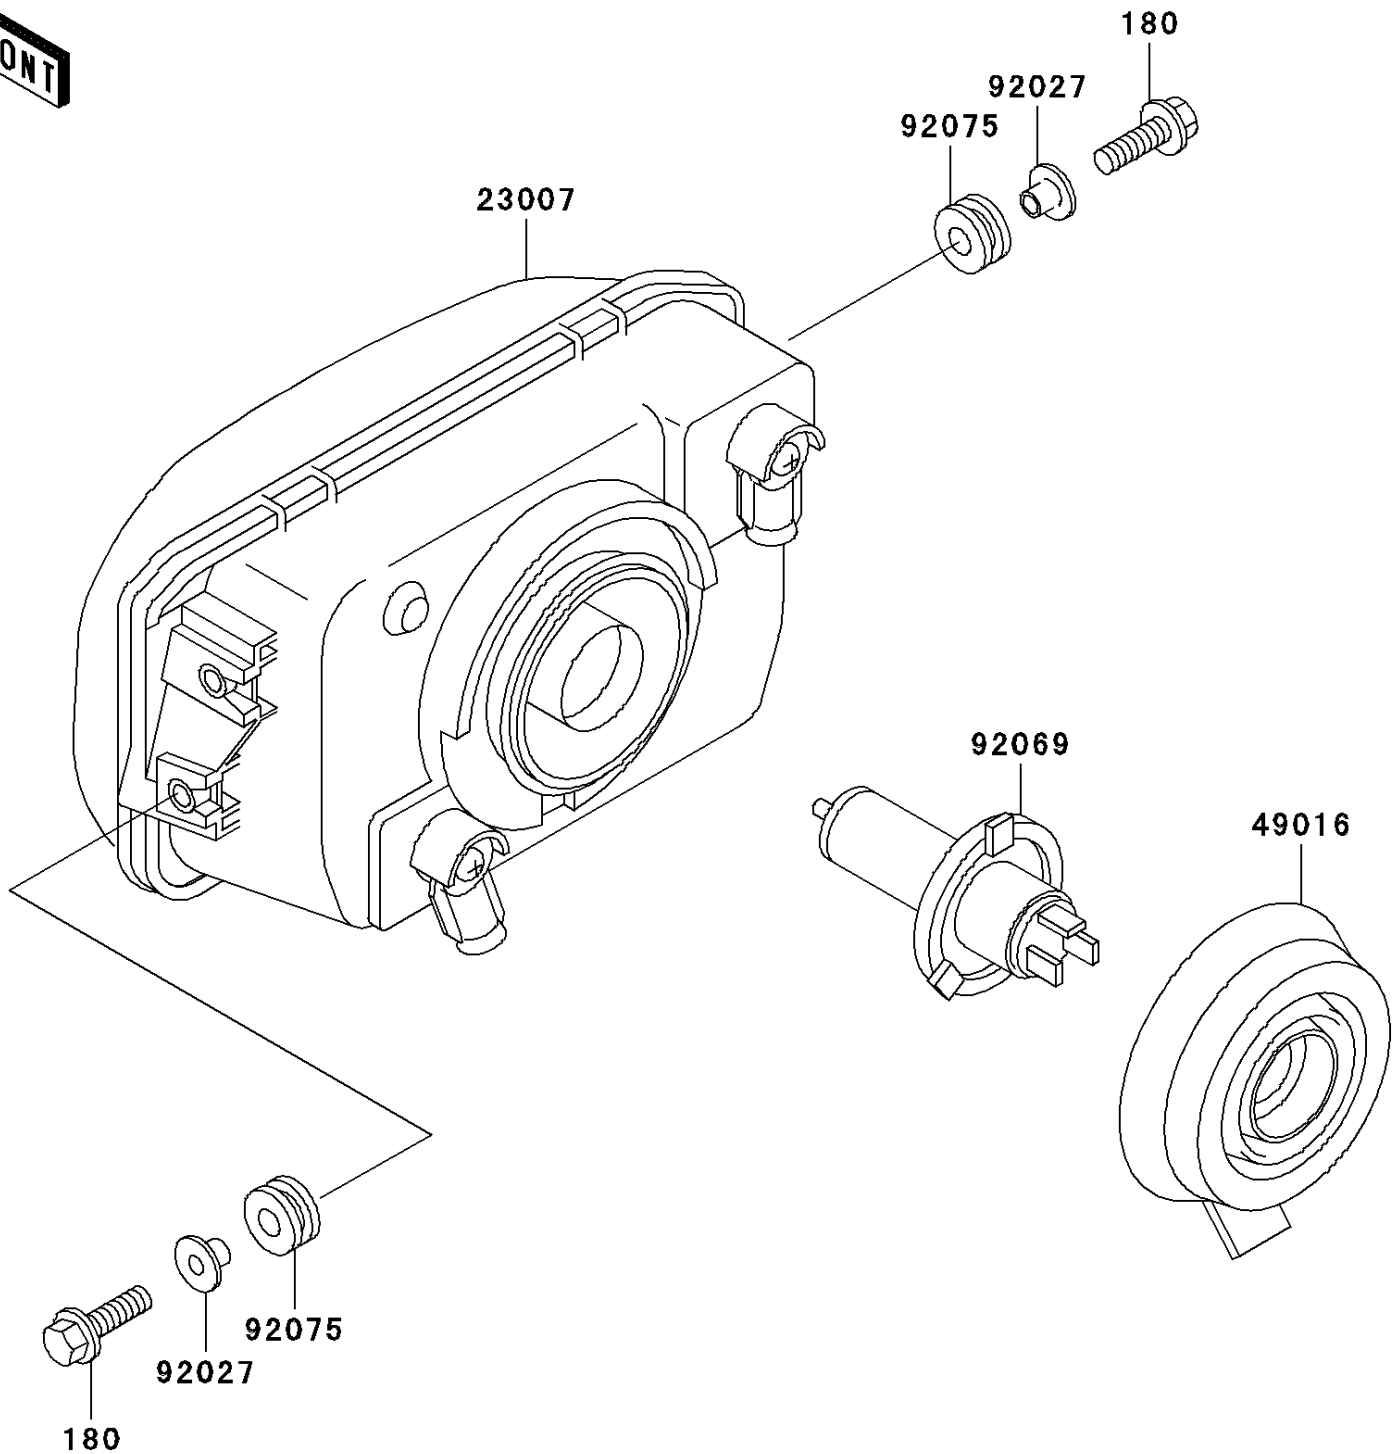

2004 Ninja® 250R PARTS DIAGRAM

Headlight(s)

F2710

2004 Ninja® 250R PARTS LIST

Headlight(s)

ITEM NAME	PART NUMBER	QUANTITY
BOLT-UPSET-WS,6X25 (Ref # 180)	180D0625	4
LENS-COMP,HEAD LAMP (Ref # 23007)	23007-1374	1
COVER-SEAL,HEAD LAMP (Ref # 49016)	49016-1108	1
COLLAR,L=13.1 (Ref # 92027)	92027-251	4
BULB,12V 60/55W,H4 (Ref # 92069)	92069-1002	1
DAMPER (Ref # 92075)	92075-1690	4