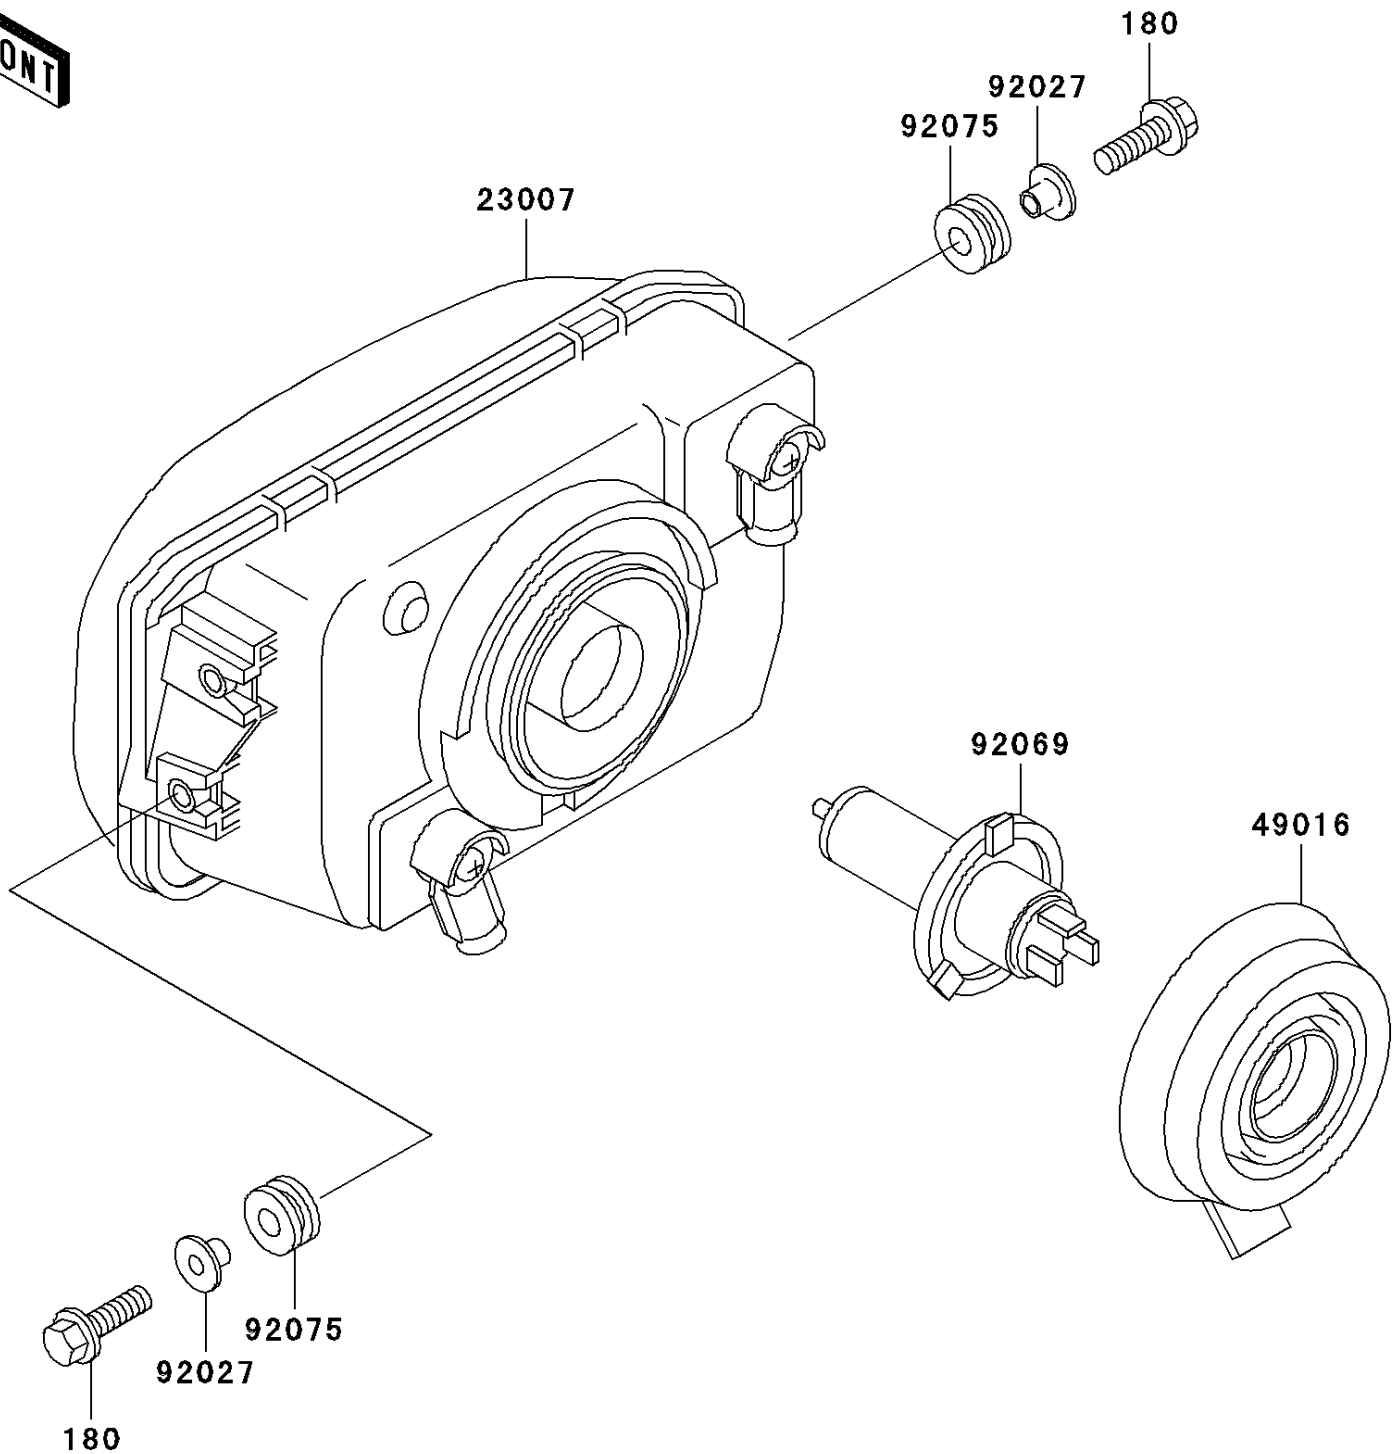

2005 Ninja® 250R PARTS DIAGRAM

Headlight(s)

F2710

2005 Ninja® 250R PARTS LIST

Headlight(s)

ITEM NAME	PART NUMBER	QUANTITY
BOLT-UPSET-WS,6X25 (Ref # 180)	180D0625	4
LENS-COMP,HEAD LAMP (Ref # 23007)	23007-1374	1
COVER-SEAL,HEAD LAMP (Ref # 49016)	49016-1108	1
COLLAR,L=13.1 (Ref # 92027)	92027-251	4
BULB,12V 60/55W,H4 (Ref # 92069)	92069-1002	1
DAMPER (Ref # 92075)	92075-1690	4