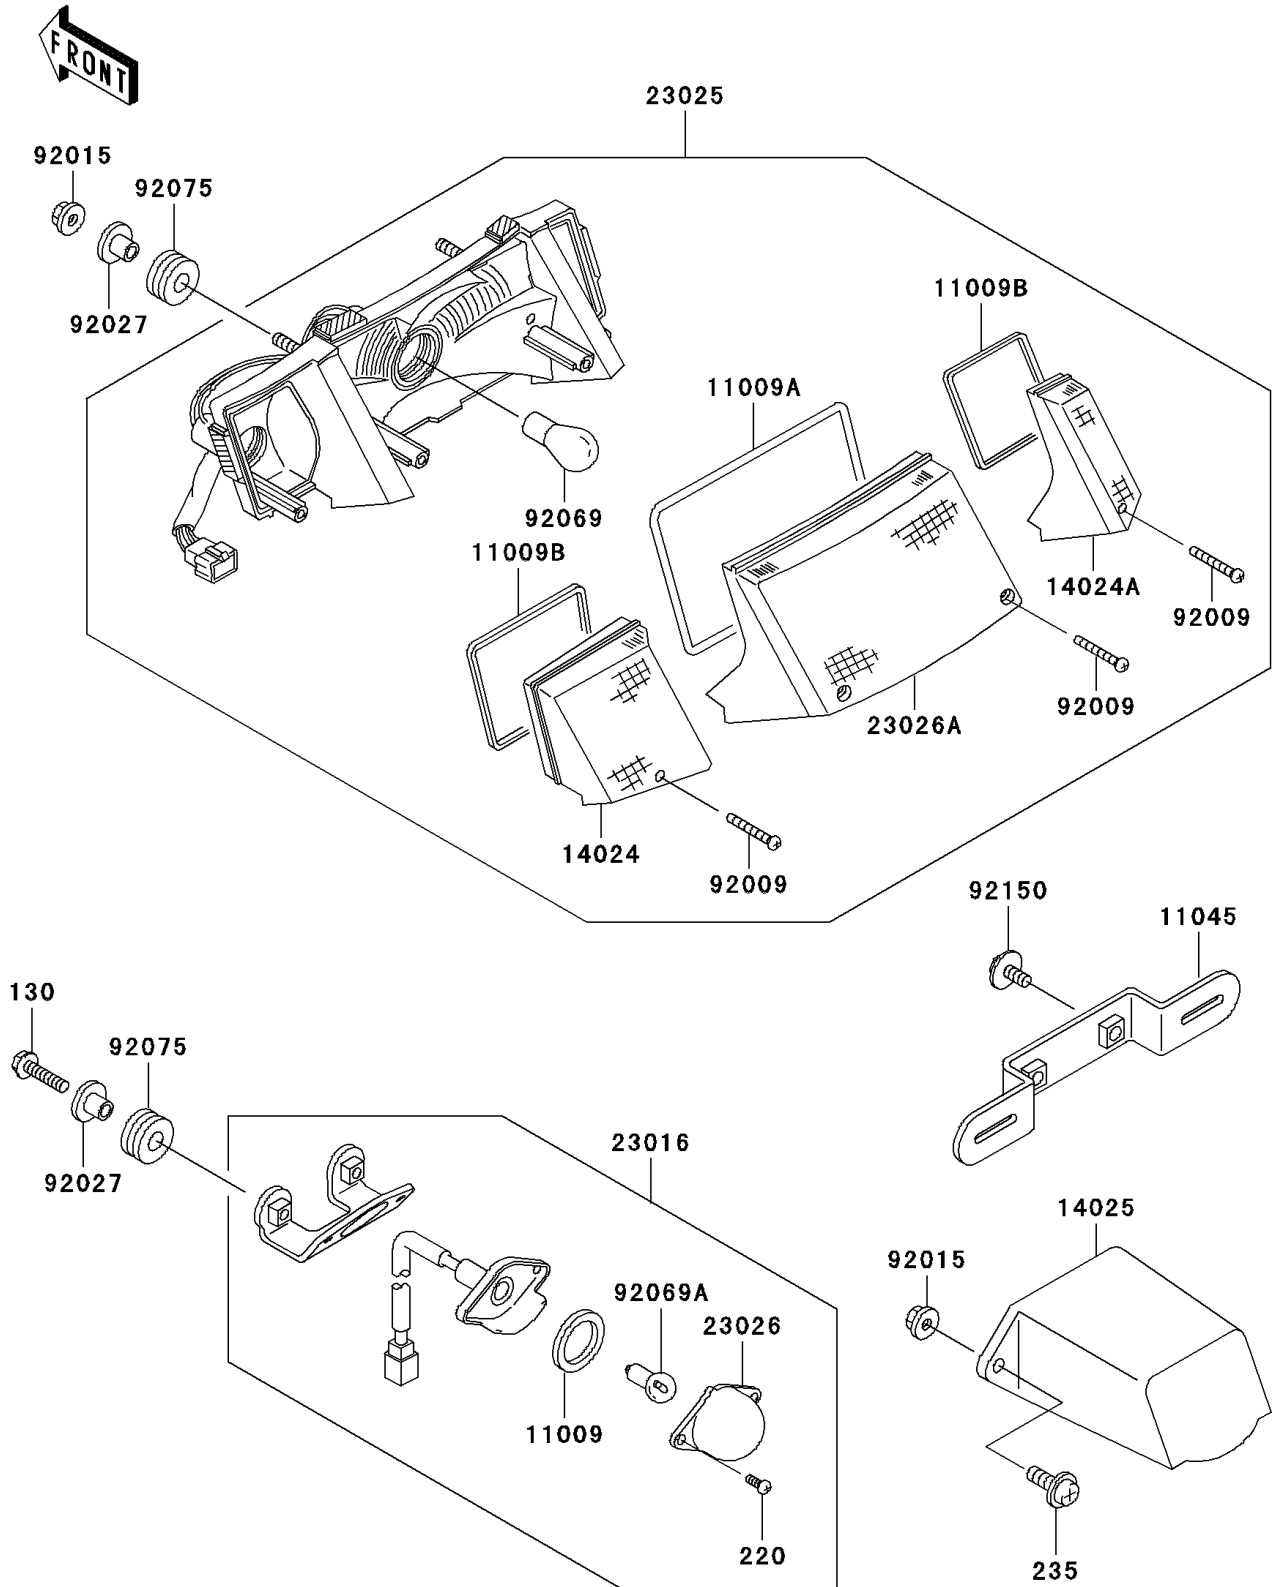

2004 Ninja® 250R PARTS DIAGRAM

Taillight(s)

F2720

2004 Ninja® 250R PARTS LIST

Taillight(s)

ITEM NAME	PART NUMBER	QUANTITY
BOLT-FLANGED,6X25 (Ref # 130)	130H0625	2
SCREW-PAN-CROS (Ref # 220)	220B0410	2
SCREW-PAN-WP-CROS (Ref # 235)	235C0620	2
GASKET,LICENSE PLATE LAMP (Ref # 11009)	11009-1372	1
GASKET,TAIL LAMP LENS (Ref # 11009A)	11009-1663	1
GASKET,SIGNAL LAMP LENS (Ref # 11009B)	11009-1664	2
BRACKET,LICENSE (Ref # 11045)	11045-1387	1
COVER,TAIL LAMP,LH (Ref # 14024)	14024-1662	1
COVER,TAIL LAMP,RH (Ref # 14024A)	14024-1663	1
COVER,LICENSE PLATE LAMP (Ref # 14025)	14025-1821	1
LAMP-ASSY,LICENSE PLATE (Ref # 23016)	23016-1054	1
LAMP-TAIL (Ref # 23025)	23025-1311	1
LENS,LAMP (Ref # 23026)	23026-1054	1
LENS,TAIL LAMP (Ref # 23026A)	23026-1101	1
SCREW,TAPPING,4X16 (Ref # 92009)	92009-1063	4
NUT,FLANGED,6MM (Ref # 92015)	92015-1367	4
COLLAR,L=13.1 (Ref # 92027)	92027-251	4
BULB,12V 21/5W (Ref # 92069)	92069-063	1
BULB,12V 5W (Ref # 92069A)	92069-1055	1
DAMPER (Ref # 92075)	92075-1690	4
BOLT,6X16 (Ref # 92150)	92150-1909	2