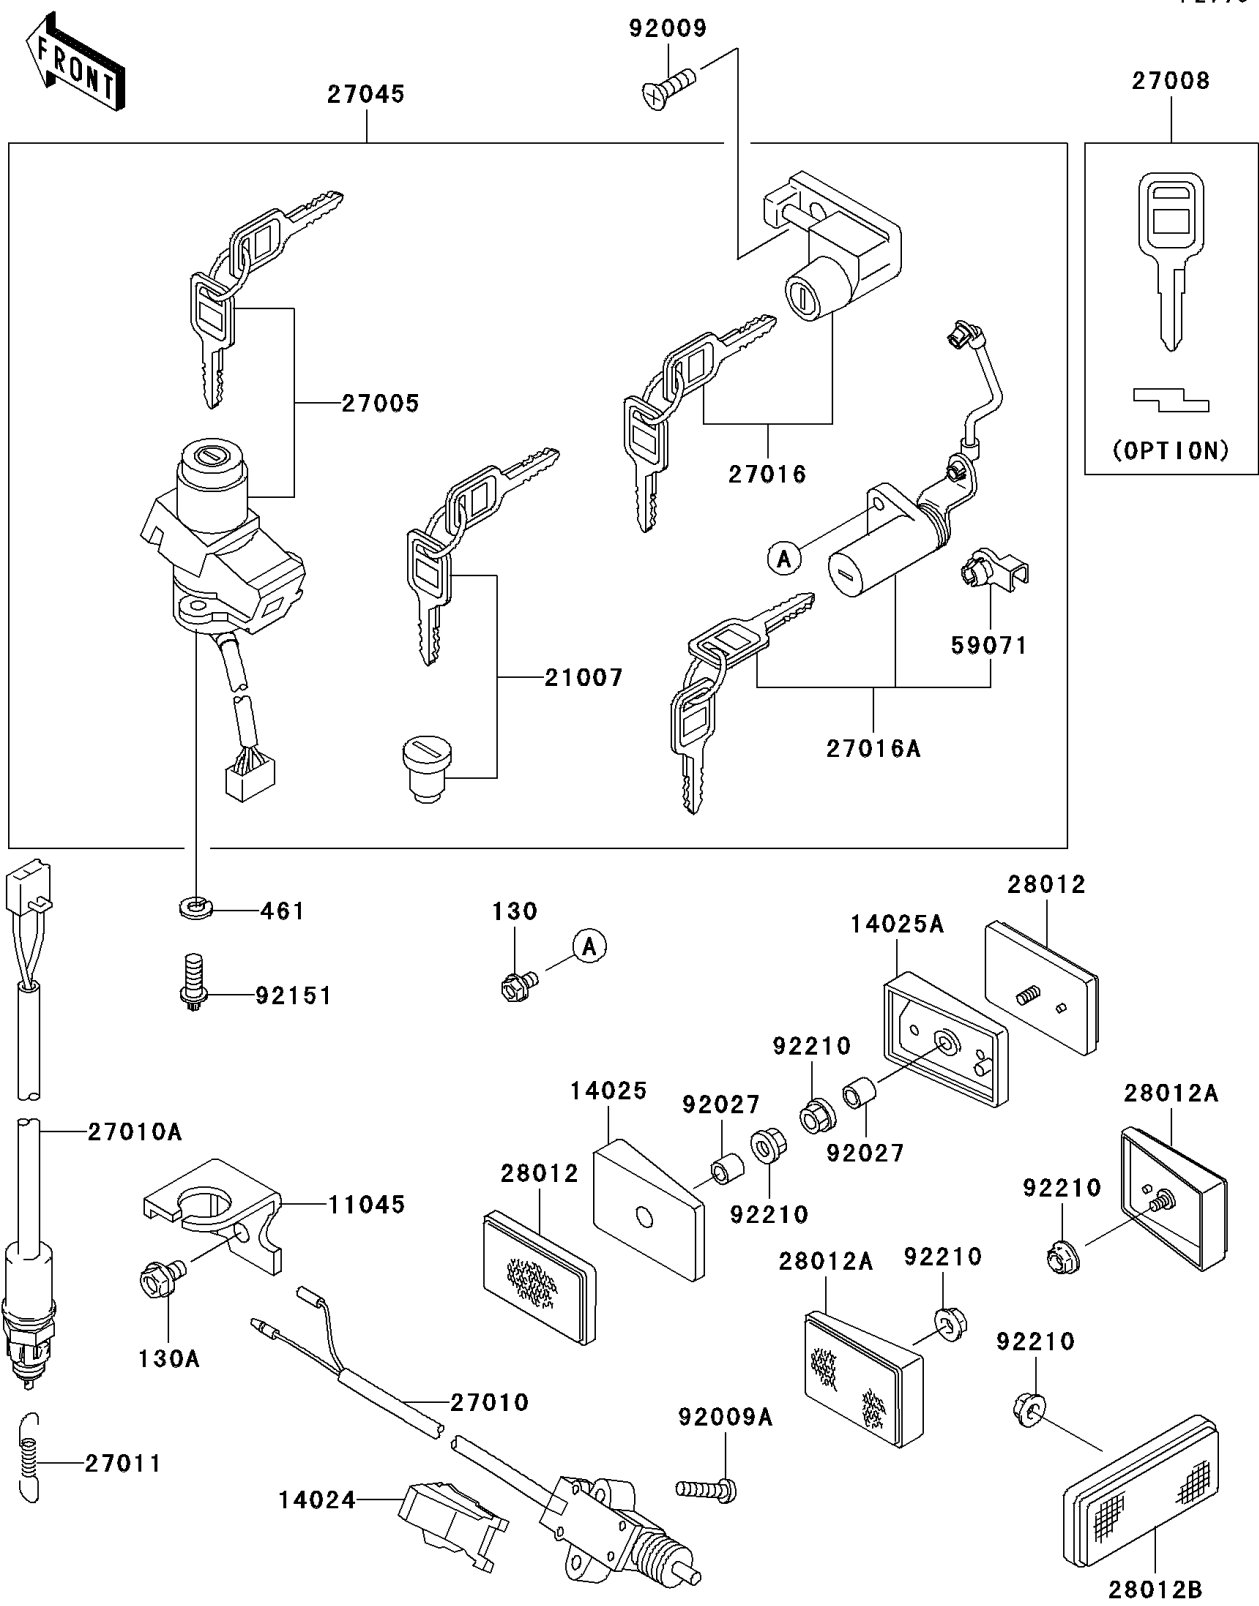

2004 Ninja® 250R PARTS DIAGRAM

Ignition Switch/Locks/Reflectors

F2770

2004 Ninja® 250R PARTS LIST

Ignition Switch/Locks/Reflectors

ITEM NAME	PART NUMBER	QUANTITY
BOLT-FLANGED (Ref # 130)	130B0510	2
BOLT-FLANGED,6X10 (Ref # 130A)	130H0610	1
WASHER-SPRING (Ref # 461)	461L0600	2
BRACKET,REAR BRAKE SWITCH (Ref # 11045)	11045-1641	1
COVER,SIDE STAND SWITCH (Ref # 14024)	14024-1532	1
COVER,REFLECTOR,FR (Ref # 14025)	14025-1886	1
COVER,REFLECTOR,FR (Ref # 14025A)	14025-1887	1
ROTOR,LOCK,TANK CAP (Ref # 21007)	21007-5037	1
SWITCH-ASSY-IGNITION (Ref # 27005)	27005-5105	1
KEY-LOCK,BLANK (Ref # 27008)	27008-1173	1
SWITCH,SIDE STAND (Ref # 27010)	27010-1223	1
SWITCH,REAR BRAKE (Ref # 27010A)	27010-1479	1
SPRING,BRAKE LAMP SWITCH (Ref # 27011)	27011-004	1
LOCK-ASSY,HELMET (Ref # 27016)	27016-5211	1
LOCK-ASSY,SEAT (Ref # 27016A)	27016-5224	1
SWITCH-ASSY (Ref # 27045)	27045-5003	1
REFLECTOR-REFLEX,FR (Ref # 28012)	28012-1052	2
REFLECTOR-REFLEX,RR (Ref # 28012A)	28012-1056	2
REFLECTOR-REFLEX (Ref # 28012B)	28012-1077	1
JOINT (Ref # 59071)	59071-1103	2
SCREW,5X12 (Ref # 92009)	92009-1401	1
SCREW,5X22 (Ref # 92009A)	92009-1492	2
COLLAR,5X8X14.5 (Ref # 92027)	92027-1789	2
BOLT,TORX,6X16 (Ref # 92151)	92151-1911	2
NUT,FLANGED,5MM (Ref # 92210)	92210-0007	5