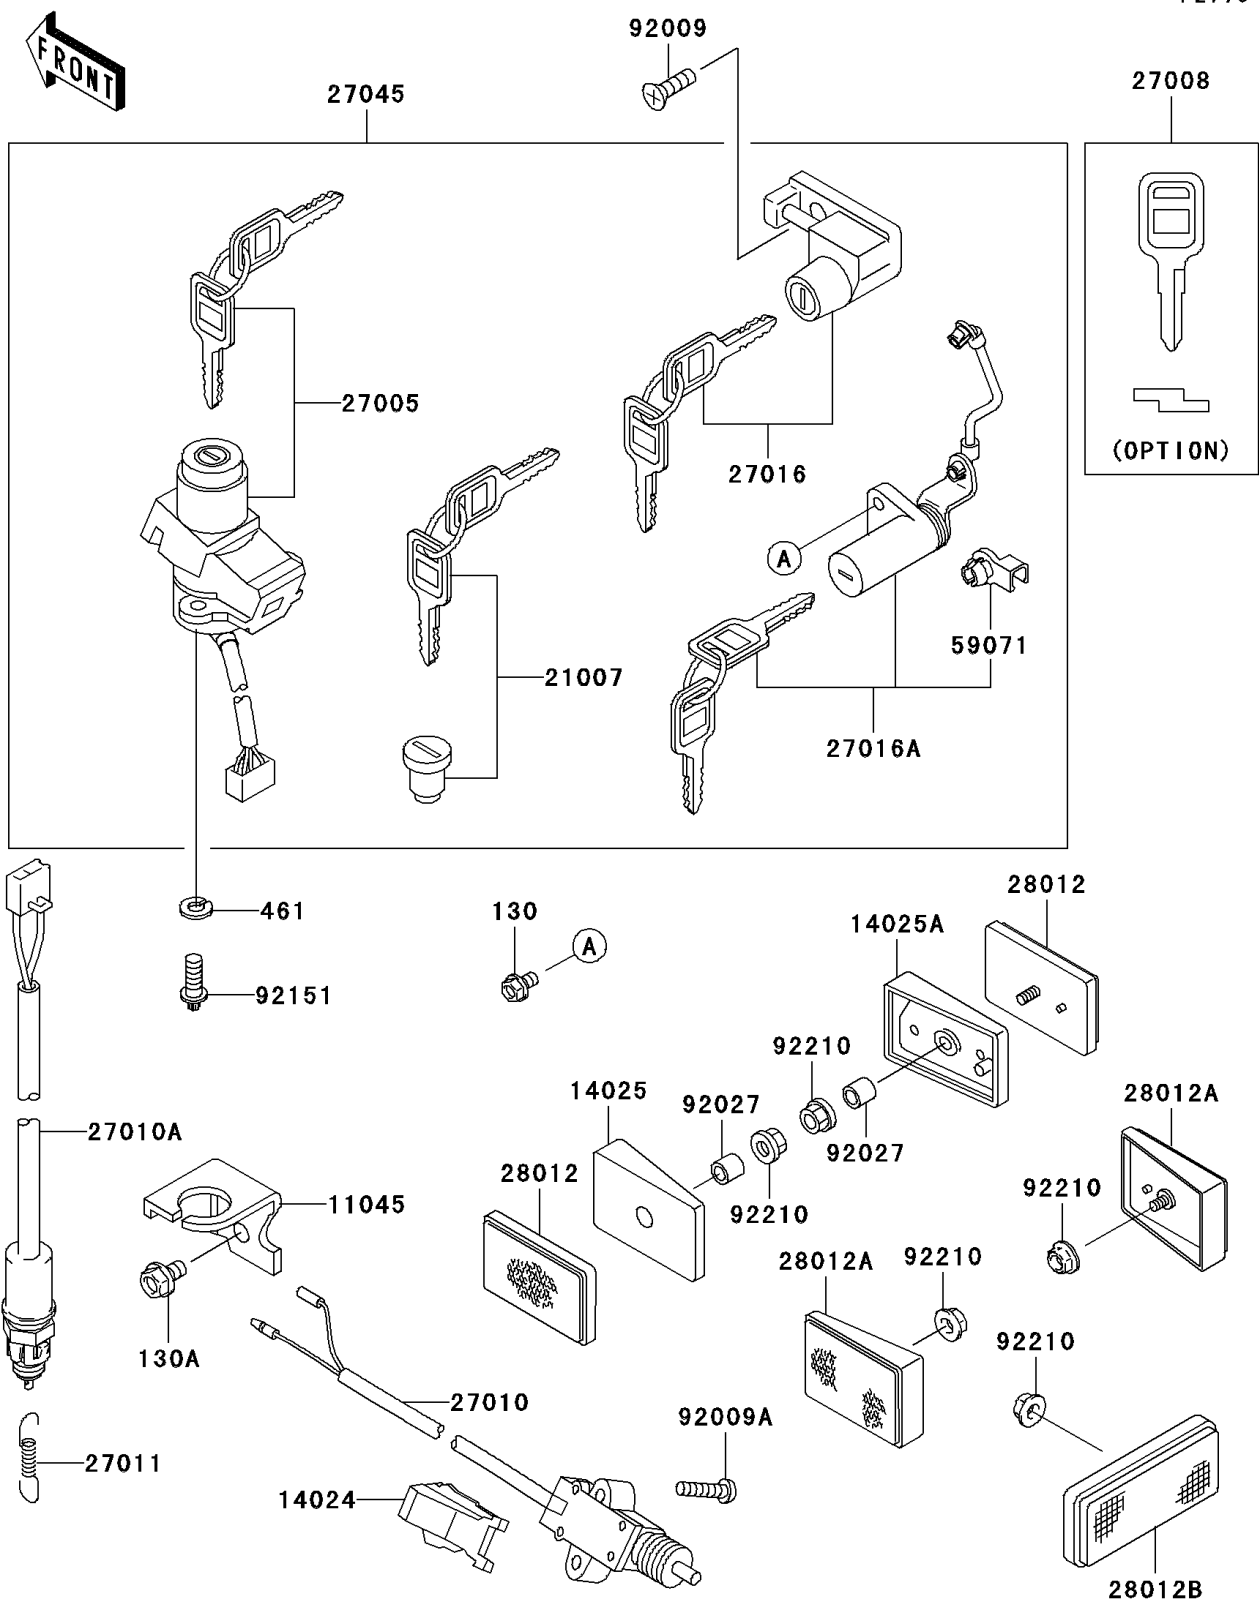

2005 Ninja® 250R PARTS DIAGRAM

Ignition Switch/Locks/Reflectors

F2770

2005 Ninja® 250R PARTS LIST

Ignition Switch/Locks/Reflectors

ITEM NAME	PART NUMBER	QUANTITY
BOLT-FLANGED (Ref # 130)	130B0510	2
BOLT-FLANGED,6X10 (Ref # 130A)	130H0610	1
WASHER-SPRING (Ref # 461)	461L0600	2
BRACKET,REAR BRAKE SWITCH (Ref # 11045)	11045-1641	1
COVER,SIDE STAND SWITCH (Ref # 14024)	14024-1532	1
COVER,REFLECTOR,FR (Ref # 14025)	14025-1886	1
COVER,REFLECTOR,FR (Ref # 14025A)	14025-1887	1
ROTOR,LOCK,TANK CAP (Ref # 21007)	21007-5037	1
SWITCH-ASSY-IGNITION (Ref # 27005)	27005-5105	1
KEY-LOCK,BLANK (Ref # 27008)	27008-1173	1
SWITCH,SIDE STAND (Ref # 27010)	27010-1223	1
SWITCH,REAR BRAKE (Ref # 27010A)	27010-1479	1
SPRING,BRAKE LAMP SWITCH (Ref # 27011)	27011-004	1
LOCK-ASSY,HELMET (Ref # 27016)	27016-5211	1
LOCK-ASSY,SEAT (Ref # 27016A)	27016-5224	1
SWITCH-ASSY (Ref # 27045)	27045-5003	1
REFLECTOR-REFLEX,FR (Ref # 28012)	28012-1052	2
REFLECTOR-REFLEX,RR (Ref # 28012A)	28012-1056	2
REFLECTOR-REFLEX (Ref # 28012B)	28012-1077	1
JOINT (Ref # 59071)	59071-1103	2
SCREW,5X12 (Ref # 92009)	92009-1401	1
SCREW,5X22 (Ref # 92009A)	92009-1492	2
COLLAR,5X8X14.5 (Ref # 92027)	92027-1789	2
BOLT,TORX,6X16 (Ref # 92151)	92151-1911	2
NUT,FLANGED,5MM (Ref # 92210)	92210-0007	5