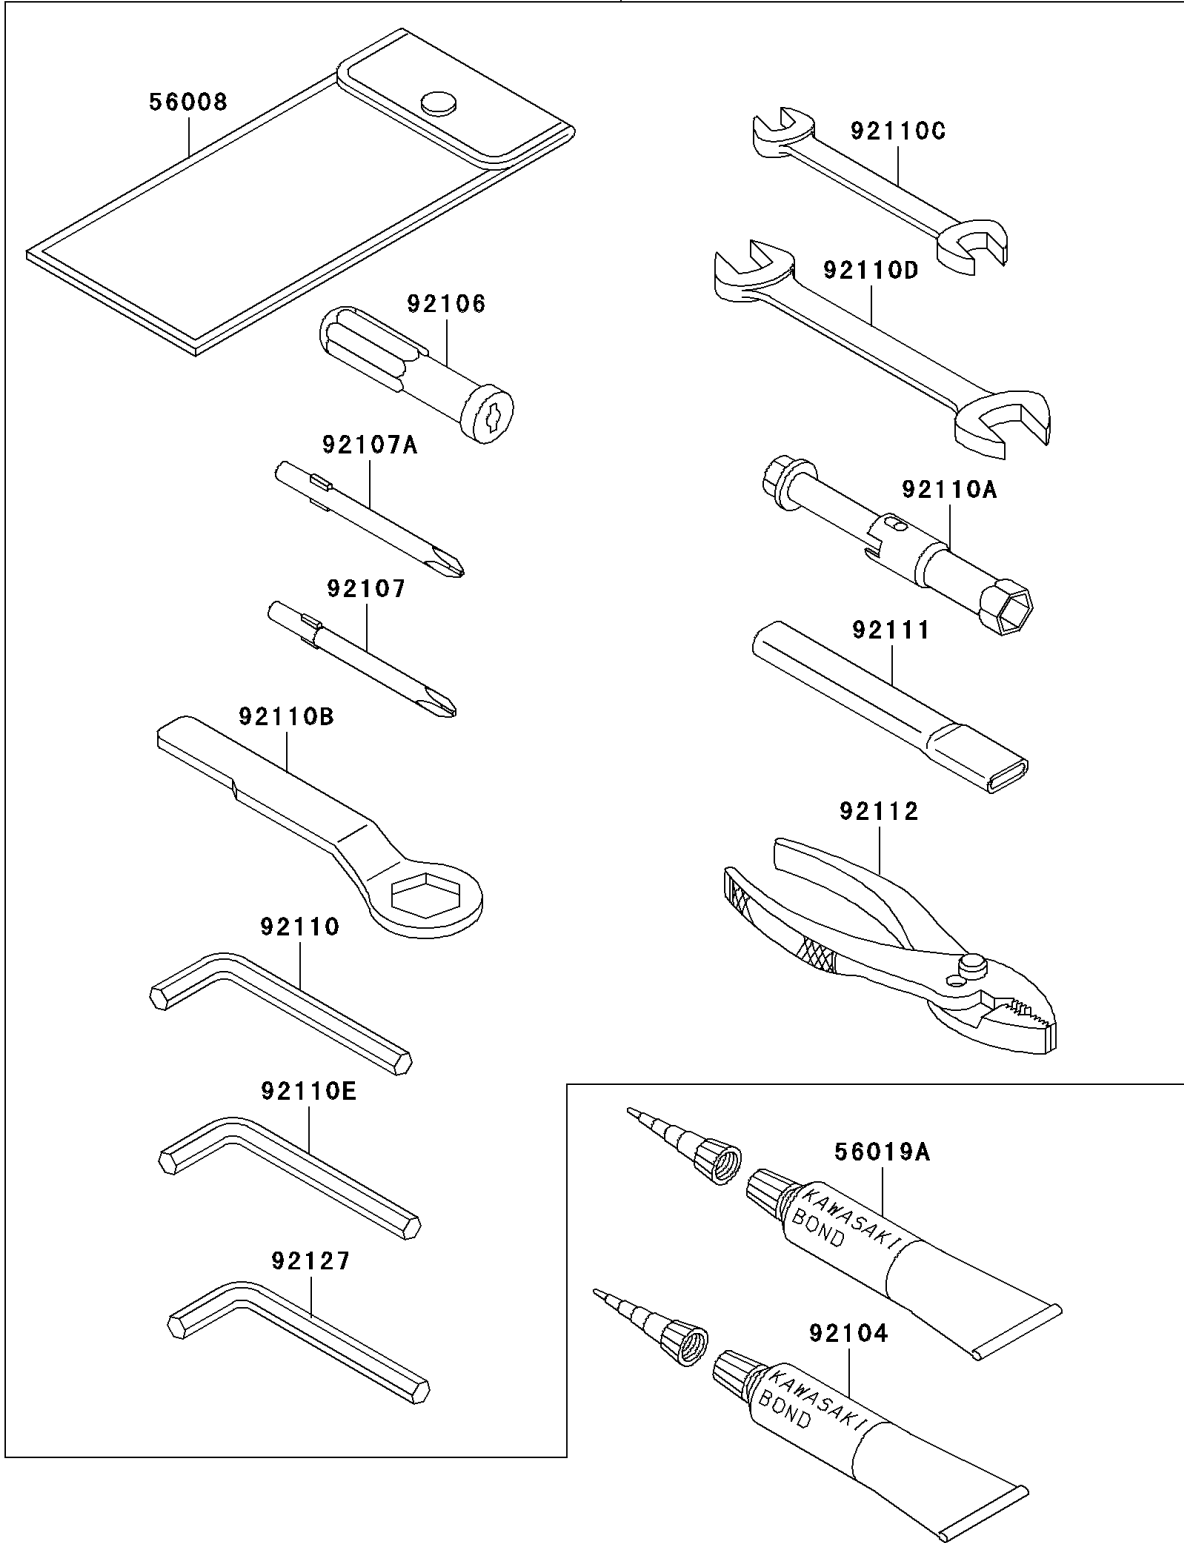

2004 Ninja® 250R PARTS DIAGRAM

Owner's Tools

56007

F2810

2004 Ninja® 250R PARTS LIST

Owner's Tools

ITEM NAME	PART NUMBER	QUANTITY
TOOLKIT (Ref # 56007)	56007-1324	1
BAG,TOOL (Ref # 56008)	56008-1075	1
THREE BOND TB1211,HT/RS,WHITE (Ref # 56019A)	56019-120	1
GASKET-LIQUID,TUBE,100G,SILVER (Ref # 92104)	92104-002	1
GRIP-SCREW DRIVER (Ref # 92106)	92106-1001	1
TOOL-DRIVER,#3PHILLIPS (Ref # 92107)	92107-005	1
TOOL-DRIVER,#2PHILLIPS (Ref # 92107A)	92107-1053	1
TOOL-WRENCH,ALLEN,5MM (Ref # 92110)	92110-1015	1
TOOL-WRENCH,BOX,16MM (Ref # 92110A)	92110-1132	1
TOOL-WRENCH,BOX END,24MM (Ref # 92110B)	92110-1150	1
TOOL-WRENCH,OPEN END,10X12 (Ref # 92110C)	92110-1152	1
TOOL-WRENCH,OPEN END,14X17 (Ref # 92110D)	92110-1153	1
TOOL-WRENCH,ALLEN,4MM (Ref # 92110E)	92110-3703	1
TOOL-BAR,BOX END WRENCH (Ref # 92111)	92111-1051	1
TOOL-PLIERS (Ref # 92112)	92112-1001	1
TOOL-WRENCH,ALLEN,6MM (Ref # 92127)	92127-003	1