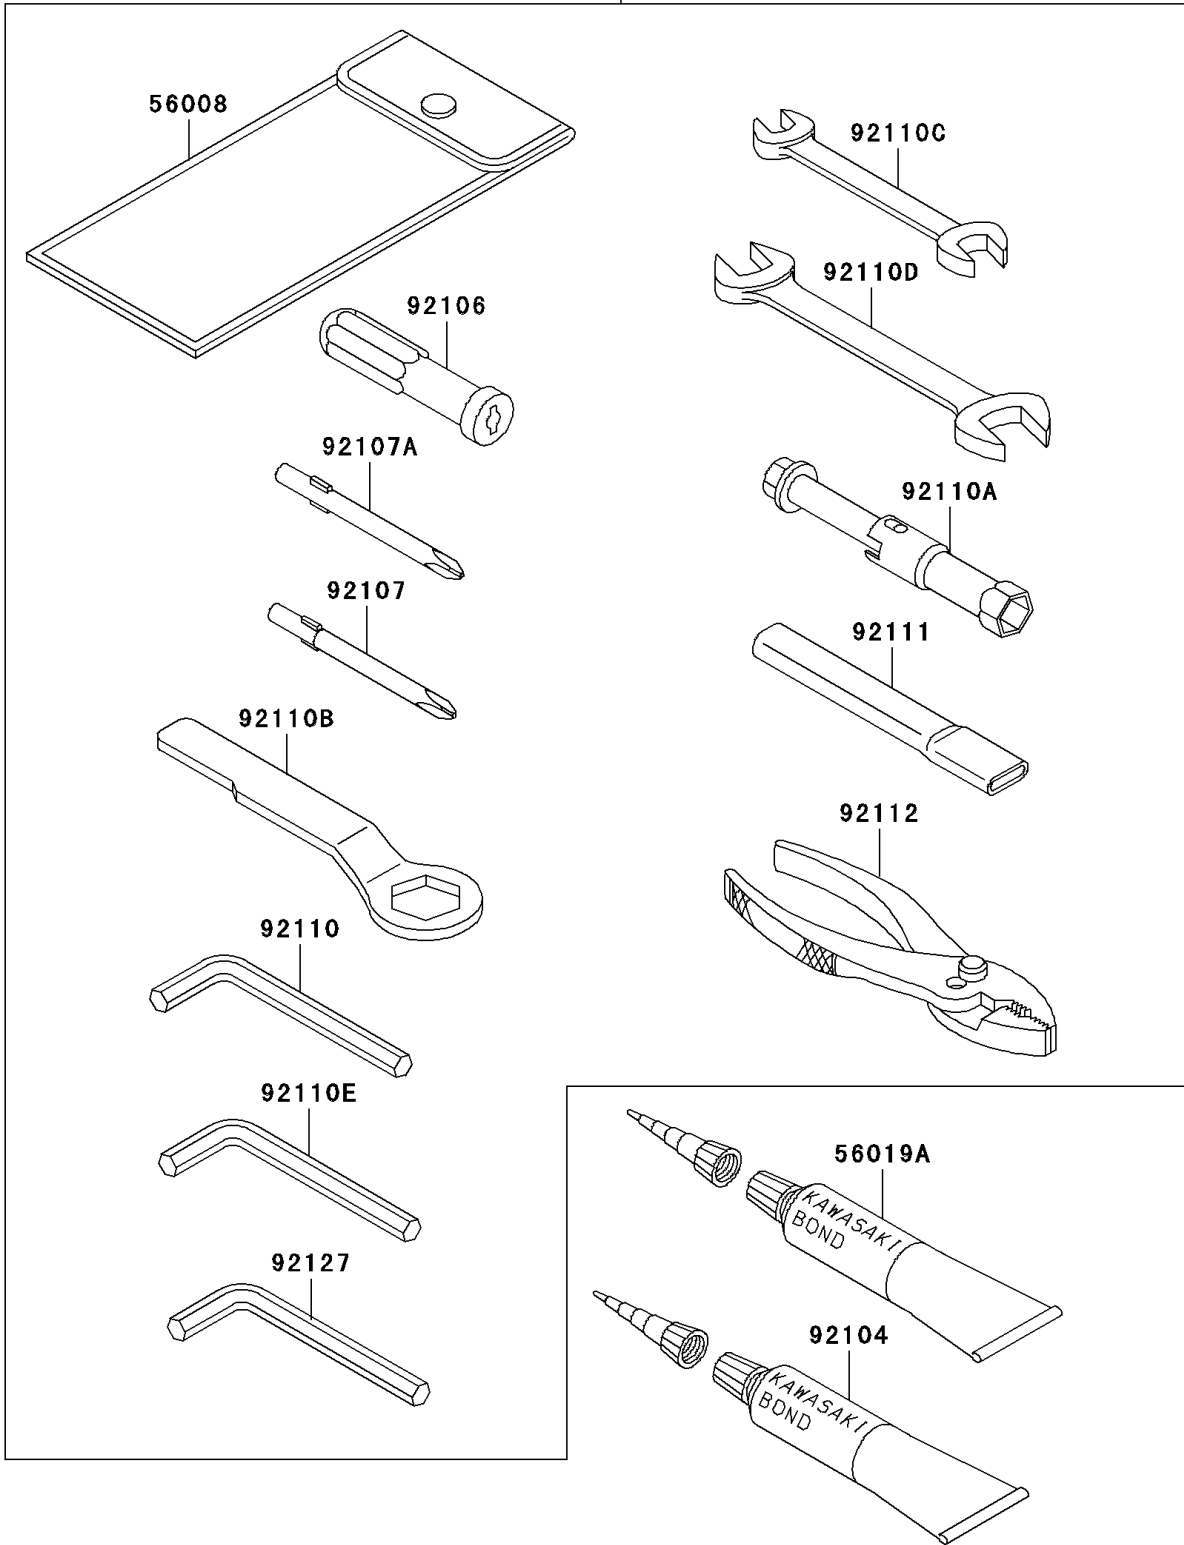

2005 Ninja® 250R PARTS DIAGRAM

Owner's Tools

56007

F2810

2005 Ninja® 250R PARTS LIST

Owner's Tools

ITEM NAME	PART NUMBER	QUANTITY
TOOLKIT (Ref # 56007)	56007-1324	1
BAG,TOOL (Ref # 56008)	56008-1075	1
THREE BOND TB1211,HT/RS,WHITE (Ref # 56019A)	56019-120	1
GASKET-LIQUID,TUBE,100G,SILVER (Ref # 92104)	92104-002	1
GRIP-SCREW DRIVER (Ref # 92106)	92106-1001	1
TOOL-DRIVER,#3PHILLIPS (Ref # 92107)	92107-005	1
TOOL-DRIVER,#2PHILLIPS (Ref # 92107A)	92107-1053	1
TOOL-WRENCH,ALLEN,5MM (Ref # 92110)	92110-1015	1
TOOL-WRENCH,BOX,16MM (Ref # 92110A)	92110-1132	1
TOOL-WRENCH,BOX END,24MM (Ref # 92110B)	92110-1150	1
TOOL-WRENCH,OPEN END,10X12 (Ref # 92110C)	92110-1152	1
TOOL-WRENCH,OPEN END,14X17 (Ref # 92110D)	92110-1153	1
TOOL-WRENCH,ALLEN,4MM (Ref # 92110E)	92110-3703	1
TOOL-BAR,BOX END WRENCH (Ref # 92111)	92111-1051	1
TOOL-PLIERS (Ref # 92112)	92112-1001	1
TOOL-WRENCH,ALLEN,6MM (Ref # 92127)	92127-003	1