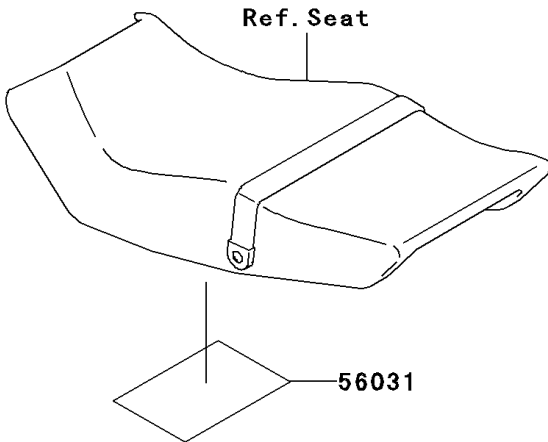

2003 Ninja® 250R PARTS DIAGRAM

Labels

F2860

2003 Ninja® 250R PARTS LIST

Labels

ITEM NAME	PART NUMBER	QUANTITY
LABEL-MANUAL,DAILY SAFETY (Ref # 56031)	56031-1453	1
LABEL-MANUAL,OIL&OIL FILTER (Ref # 56033C)	56033-1333	1
LABEL-MANUAL,CHAIN (Ref # 56033D)	56033-1335	1
LABEL-SPECIFICATION,TIRE&LOAD (Ref # 56037A)	56037-1987	1
LABEL-WARNING,BREAK IN CAUTION (Ref # 56040)	56040-1007	1
LABEL-WARNING,EVAPO (Ref # 56040A)	56040-1121	1
LABEL-CERTIFICATION,EVAPO ROUT (Ref # 59461)	59461-1981	1