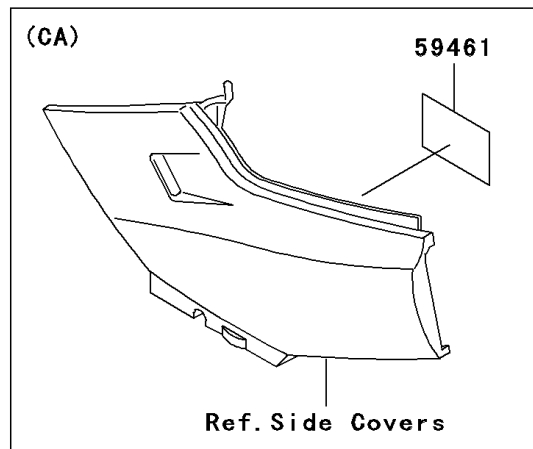

2003 Ninja® 250R PARTS DIAGRAM

Labels

F2860

2003 Ninja® 250R PARTS LIST

Labels

ITEM NAME	PART NUMBER	QUANTITY
LABEL-MANUAL,DAILY SAFETY (Ref # 56031)	56031-1453	1
LABEL-MANUAL,OIL&OIL FILTER (Ref # 56033C)	56033-1333	1
LABEL-MANUAL,CHAIN (Ref # 56033D)	56033-1335	1
LABEL-SPECIFICATION,TIRE&LOAD (Ref # 56037A)	56037-1987	1
LABEL-WARNING,BREAK IN CAUTION (Ref # 56040)	56040-1007	1
LABEL-WARNING,EVAPO (Ref # 56040A)	56040-1121	1
LABEL-CERTIFICATION,EVAPO ROUT (Ref # 59461)	59461-1981	1