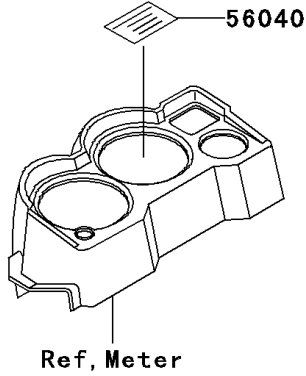

2003 Ninja® 250R PARTS DIAGRAM

Labels

F2860

2003 Ninja® 250R PARTS LIST

Labels

ITEM NAME	PART NUMBER	QUANTITY
LABEL-MANUAL,DAILY SAFETY (Ref # 56031)	56031-1453	1
LABEL-MANUAL,OIL&OIL FILTER (Ref # 56033C)	56033-1333	1
LABEL-MANUAL,CHAIN (Ref # 56033D)	56033-1335	1
LABEL-SPECIFICATION,TIRE&LOAD (Ref # 56037A)	56037-1987	1
LABEL-WARNING,BREAK IN CAUTION (Ref # 56040)	56040-1007	1
LABEL-WARNING,EVAPO (Ref # 56040A)	56040-1121	1
LABEL-CERTIFICATION,EVAPO ROUT (Ref # 59461)	59461-1981	1