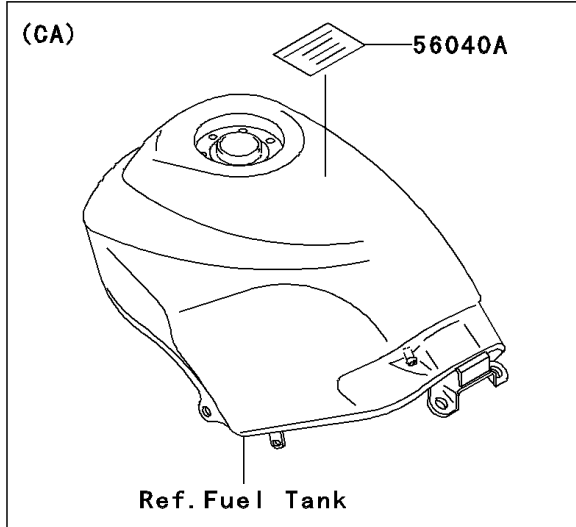

2003 Ninja® 250R PARTS DIAGRAM

Labels

F2860

2003 Ninja® 250R PARTS LIST

Labels

ITEM NAME	PART NUMBER	QUANTITY
LABEL-MANUAL,DAILY SAFETY (Ref # 56031)	56031-1453	1
LABEL-MANUAL,OIL&OIL FILTER (Ref # 56033C)	56033-1333	1
LABEL-MANUAL,CHAIN (Ref # 56033D)	56033-1335	1
LABEL-SPECIFICATION,TIRE&LOAD (Ref # 56037A)	56037-1987	1
LABEL-WARNING,BREAK IN CAUTION (Ref # 56040)	56040-1007	1
LABEL-WARNING,EVAPO (Ref # 56040A)	56040-1121	1
LABEL-CERTIFICATION,EVAPO ROUT (Ref # 59461)	59461-1981	1