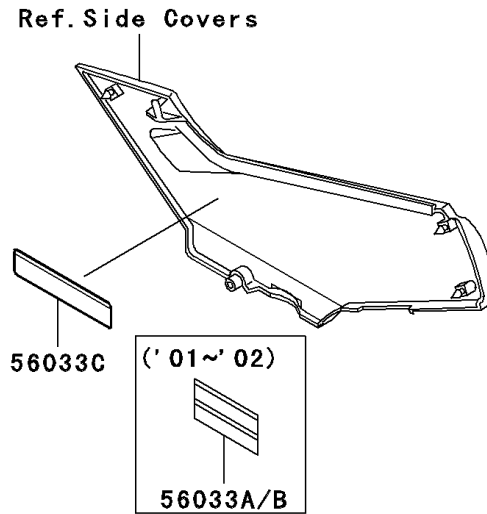

2003 Ninja® 250R PARTS DIAGRAM

Labels

F2860

2003 Ninja® 250R PARTS LIST

Labels

ITEM NAME	PART NUMBER	QUANTITY
LABEL-MANUAL,DAILY SAFETY (Ref # 56031)	56031-1453	1
LABEL-MANUAL,OIL&OIL FILTER (Ref # 56033C)	56033-1333	1
LABEL-MANUAL,CHAIN (Ref # 56033D)	56033-1335	1
LABEL-SPECIFICATION,TIRE&LOAD (Ref # 56037A)	56037-1987	1
LABEL-WARNING,BREAK IN CAUTION (Ref # 56040)	56040-1007	1
LABEL-WARNING,EVAPO (Ref # 56040A)	56040-1121	1
LABEL-CERTIFICATION,EVAPO ROUT (Ref # 59461)	59461-1981	1