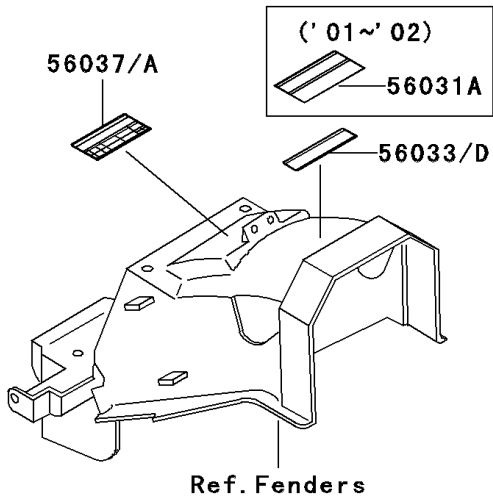

2003 Ninja® 250R PARTS DIAGRAM

Labels

F2860

2003 Ninja® 250R PARTS LIST

Labels

ITEM NAME	PART NUMBER	QUANTITY
LABEL-MANUAL,DAILY SAFETY (Ref # 56031)	56031-1453	1
LABEL-MANUAL,OIL&OIL FILTER (Ref # 56033C)	56033-1333	1
LABEL-MANUAL,CHAIN (Ref # 56033D)	56033-1335	1
LABEL-SPECIFICATION,TIRE&LOAD (Ref # 56037A)	56037-1987	1
LABEL-WARNING,BREAK IN CAUTION (Ref # 56040)	56040-1007	1
LABEL-WARNING,EVAPO (Ref # 56040A)	56040-1121	1
LABEL-CERTIFICATION,EVAPO ROUT (Ref # 59461)	59461-1981	1