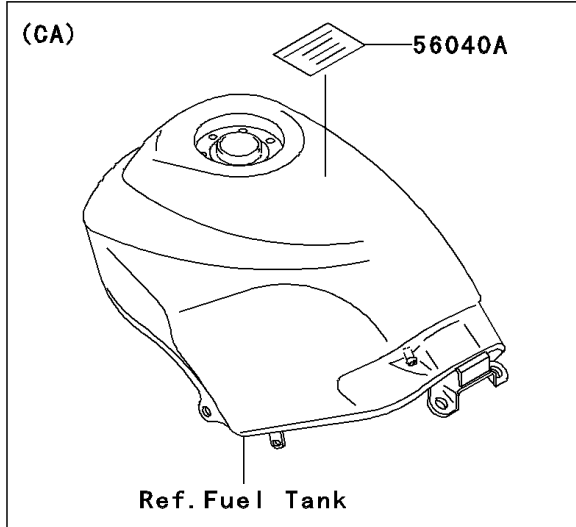

2004 Ninja® 250R PARTS DIAGRAM

Labels

F2860

2004 Ninja® 250R PARTS LIST

Labels

ITEM NAME	PART NUMBER	QUANTITY
LABEL-MANUAL,DAILY SAFETY (Ref # 56031)	56031-1453	1
LABEL-MANUAL,CHAIN (Ref # 56033)	56033-0034	1
LABEL-MANUAL,OIL&OIL FILTER (Ref # 56033C)	56033-1333	1
LABEL-SPECIFICATION,TIRE&LOAD (Ref # 56037A)	56037-1987	1
LABEL-WARNING,BREAK IN CAUTION (Ref # 56040)	56040-1007	1
LABEL-WARNING,EVAPO (Ref # 56040A)	56040-1121	1
LABEL-CERTIFICATION,EVAPO ROUT (Ref # 59461)	59461-1981	1