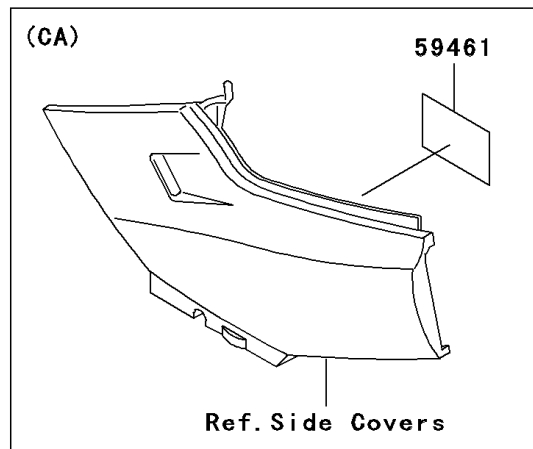

2004 Ninja® 250R PARTS DIAGRAM

Labels

F2860

2004 Ninja® 250R PARTS LIST

Labels

ITEM NAME	PART NUMBER	QUANTITY
LABEL-MANUAL,DAILY SAFETY (Ref # 56031)	56031-1453	1
LABEL-MANUAL,CHAIN (Ref # 56033)	56033-0034	1
LABEL-MANUAL,OIL&OIL FILTER (Ref # 56033C)	56033-1333	1
LABEL-SPECIFICATION,TIRE&LOAD (Ref # 56037A)	56037-1987	1
LABEL-WARNING,BREAK IN CAUTION (Ref # 56040)	56040-1007	1
LABEL-WARNING,EVAPO (Ref # 56040A)	56040-1121	1
LABEL-CERTIFICATION,EVAPO ROUT (Ref # 59461)	59461-1981	1