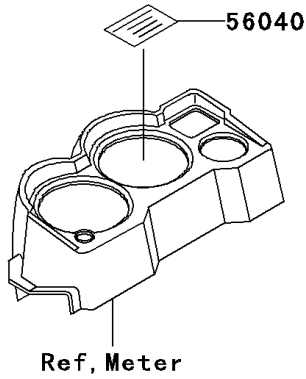

2004 Ninja® 250R PARTS DIAGRAM

Labels

F2860

2004 Ninja® 250R PARTS LIST

Labels

ITEM NAME	PART NUMBER	QUANTITY
LABEL-MANUAL,DAILY SAFETY (Ref # 56031)	56031-1453	1
LABEL-MANUAL,CHAIN (Ref # 56033)	56033-0034	1
LABEL-MANUAL,OIL&OIL FILTER (Ref # 56033C)	56033-1333	1
LABEL-SPECIFICATION,TIRE&LOAD (Ref # 56037A)	56037-1987	1
LABEL-WARNING,BREAK IN CAUTION (Ref # 56040)	56040-1007	1
LABEL-WARNING,EVAPO (Ref # 56040A)	56040-1121	1
LABEL-CERTIFICATION,EVAPO ROUT (Ref # 59461)	59461-1981	1