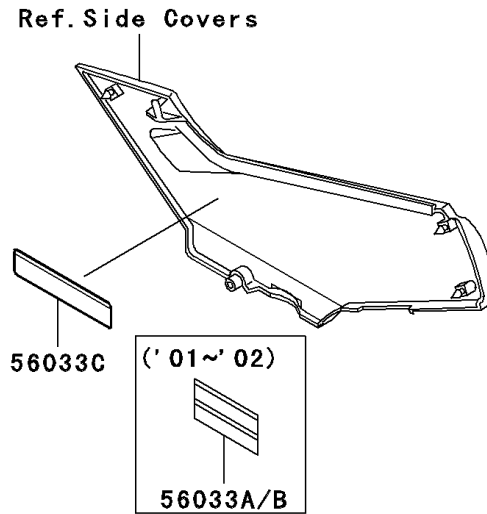

2004 Ninja® 250R PARTS DIAGRAM

Labels

F2860

2004 Ninja® 250R PARTS LIST

Labels

ITEM NAME	PART NUMBER	QUANTITY
LABEL-MANUAL,DAILY SAFETY (Ref # 56031)	56031-1453	1
LABEL-MANUAL,CHAIN (Ref # 56033)	56033-0034	1
LABEL-MANUAL,OIL&OIL FILTER (Ref # 56033C)	56033-1333	1
LABEL-SPECIFICATION,TIRE&LOAD (Ref # 56037A)	56037-1987	1
LABEL-WARNING,BREAK IN CAUTION (Ref # 56040)	56040-1007	1
LABEL-WARNING,EVAPO (Ref # 56040A)	56040-1121	1
LABEL-CERTIFICATION,EVAPO ROUT (Ref # 59461)	59461-1981	1