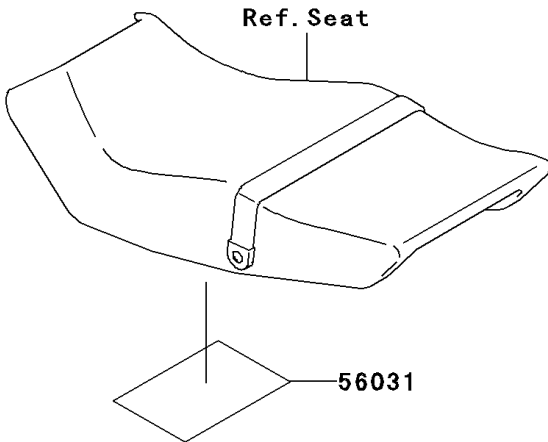

2004 Ninja® 250R PARTS DIAGRAM

Labels

F2860

2004 Ninja® 250R PARTS LIST

Labels

ITEM NAME	PART NUMBER	QUANTITY
LABEL-MANUAL,DAILY SAFETY (Ref # 56031)	56031-1453	1
LABEL-MANUAL,CHAIN (Ref # 56033)	56033-0034	1
LABEL-MANUAL,OIL&OIL FILTER (Ref # 56033C)	56033-1333	1
LABEL-SPECIFICATION,TIRE&LOAD (Ref # 56037A)	56037-1987	1
LABEL-WARNING,BREAK IN CAUTION (Ref # 56040)	56040-1007	1
LABEL-WARNING,EVAPO (Ref # 56040A)	56040-1121	1
LABEL-CERTIFICATION,EVAPO ROUT (Ref # 59461)	59461-1981	1