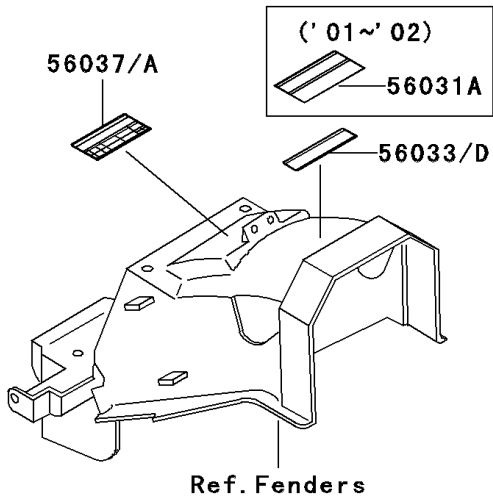

2004 Ninja® 250R PARTS DIAGRAM

Labels

F2860

2004 Ninja® 250R PARTS LIST

Labels

ITEM NAME	PART NUMBER	QUANTITY
LABEL-MANUAL,DAILY SAFETY (Ref # 56031)	56031-1453	1
LABEL-MANUAL,CHAIN (Ref # 56033)	56033-0034	1
LABEL-MANUAL,OIL&OIL FILTER (Ref # 56033C)	56033-1333	1
LABEL-SPECIFICATION,TIRE&LOAD (Ref # 56037A)	56037-1987	1
LABEL-WARNING,BREAK IN CAUTION (Ref # 56040)	56040-1007	1
LABEL-WARNING,EVAPO (Ref # 56040A)	56040-1121	1
LABEL-CERTIFICATION,EVAPO ROUT (Ref # 59461)	59461-1981	1