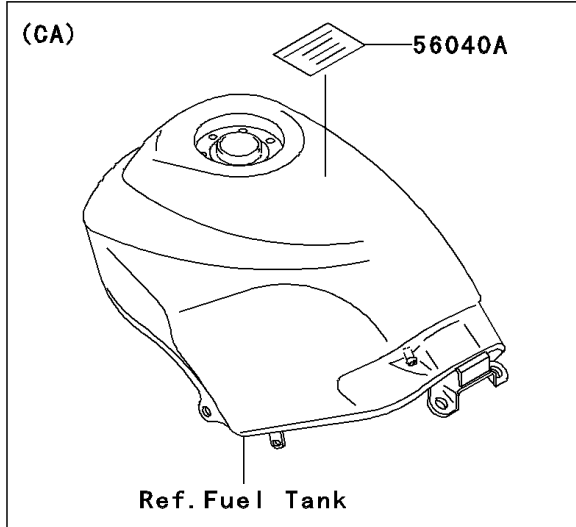

# 2005 Ninja® 250R PARTS DIAGRAM

Labels

F2860

### Labels

ITEM NAME	PART NUMBER	QUANTITY
LABEL-MANUAL,DAILY SAFETY (Ref # 56031)	56031-1453	1
LABEL-MANUAL,CHAIN (Ref # 56033)	56033-0034	1
LABEL-MANUAL,OIL&OIL FILTER (Ref # 56033C)	56033-1333	1
LABEL-SPECIFICATION,TIRE&LOAD (Ref # 56037A)	56037-1987	1
LABEL-WARNING,BREAK IN CAUTION (Ref # 56040)	56040-1007	1
LABEL-WARNING,EVAPO (Ref # 56040A)	56040-1121	1
LABEL-CERTIFICATION,EVAPO ROUT (Ref # 59461)	59461-1981	1