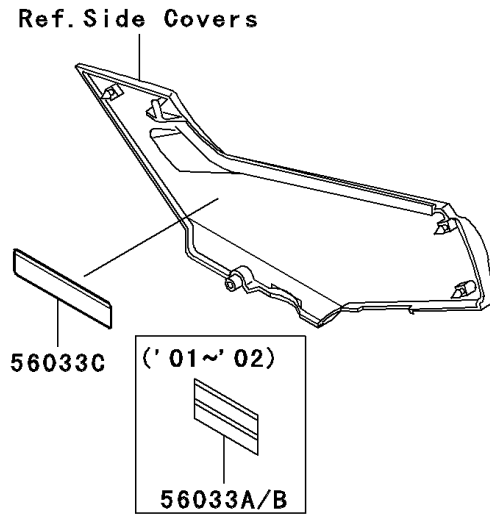

# 2005 Ninja® 250R PARTS DIAGRAM

Labels

F2860

### Labels

ITEM NAME	PART NUMBER	QUANTITY
LABEL-MANUAL,DAILY SAFETY (Ref # 56031)	56031-1453	1
LABEL-MANUAL,CHAIN (Ref # 56033)	56033-0034	1
LABEL-MANUAL,OIL&OIL FILTER (Ref # 56033C)	56033-1333	1
LABEL-SPECIFICATION,TIRE&LOAD (Ref # 56037A)	56037-1987	1
LABEL-WARNING,BREAK IN CAUTION (Ref # 56040)	56040-1007	1
LABEL-WARNING,EVAPO (Ref # 56040A)	56040-1121	1
LABEL-CERTIFICATION,EVAPO ROUT (Ref # 59461)	59461-1981	1