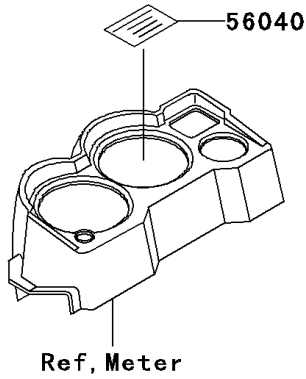

# 2005 Ninja® 250R PARTS DIAGRAM

Labels

F2860

### Labels

ITEM NAME	PART NUMBER	QUANTITY
LABEL-MANUAL,DAILY SAFETY (Ref # 56031)	56031-1453	1
LABEL-MANUAL,CHAIN (Ref # 56033)	56033-0034	1
LABEL-MANUAL,OIL&OIL FILTER (Ref # 56033C)	56033-1333	1
LABEL-SPECIFICATION,TIRE&LOAD (Ref # 56037A)	56037-1987	1
LABEL-WARNING,BREAK IN CAUTION (Ref # 56040)	56040-1007	1
LABEL-WARNING,EVAPO (Ref # 56040A)	56040-1121	1
LABEL-CERTIFICATION,EVAPO ROUT (Ref # 59461)	59461-1981	1