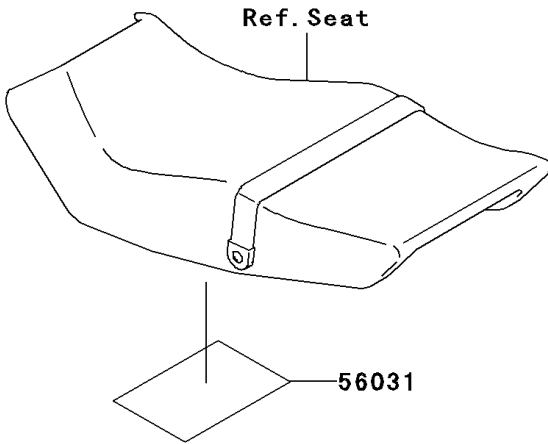

# 2005 Ninja® 250R PARTS DIAGRAM

Labels

F2860

### Labels

ITEM NAME	PART NUMBER	QUANTITY
LABEL-MANUAL,DAILY SAFETY (Ref # 56031)	56031-1453	1
LABEL-MANUAL,CHAIN (Ref # 56033)	56033-0034	1
LABEL-MANUAL,OIL&OIL FILTER (Ref # 56033C)	56033-1333	1
LABEL-SPECIFICATION,TIRE&LOAD (Ref # 56037A)	56037-1987	1
LABEL-WARNING,BREAK IN CAUTION (Ref # 56040)	56040-1007	1
LABEL-WARNING,EVAPO (Ref # 56040A)	56040-1121	1
LABEL-CERTIFICATION,EVAPO ROUT (Ref # 59461)	59461-1981	1