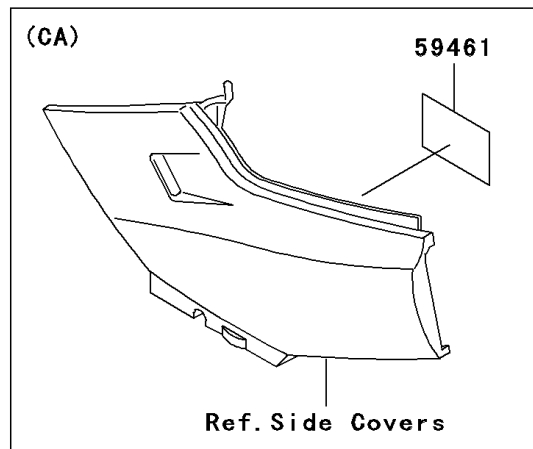

# 2005 Ninja® 250R PARTS DIAGRAM

Labels

F2860

### Labels

ITEM NAME	PART NUMBER	QUANTITY
LABEL-MANUAL,DAILY SAFETY (Ref # 56031)	56031-1453	1
LABEL-MANUAL,CHAIN (Ref # 56033)	56033-0034	1
LABEL-MANUAL,OIL&OIL FILTER (Ref # 56033C)	56033-1333	1
LABEL-SPECIFICATION,TIRE&LOAD (Ref # 56037A)	56037-1987	1
LABEL-WARNING,BREAK IN CAUTION (Ref # 56040)	56040-1007	1
LABEL-WARNING,EVAPO (Ref # 56040A)	56040-1121	1
LABEL-CERTIFICATION,EVAPO ROUT (Ref # 59461)	59461-1981	1