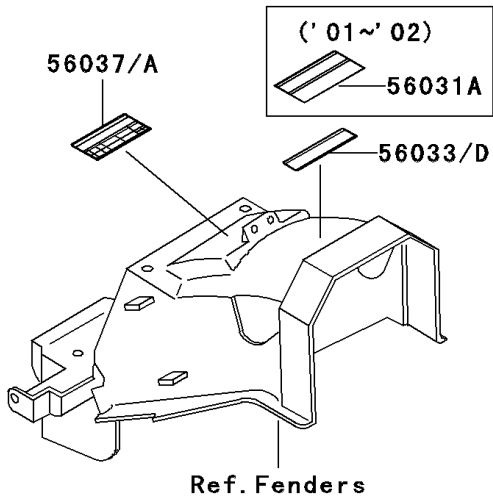

# 2005 Ninja® 250R PARTS DIAGRAM

Labels

F2860

### Labels

ITEM NAME	PART NUMBER	QUANTITY
LABEL-MANUAL,DAILY SAFETY (Ref # 56031)	56031-1453	1
LABEL-MANUAL,CHAIN (Ref # 56033)	56033-0034	1
LABEL-MANUAL,OIL&OIL FILTER (Ref # 56033C)	56033-1333	1
LABEL-SPECIFICATION,TIRE&LOAD (Ref # 56037A)	56037-1987	1
LABEL-WARNING,BREAK IN CAUTION (Ref # 56040)	56040-1007	1
LABEL-WARNING,EVAPO (Ref # 56040A)	56040-1121	1
LABEL-CERTIFICATION,EVAPO ROUT (Ref # 59461)	59461-1981	1