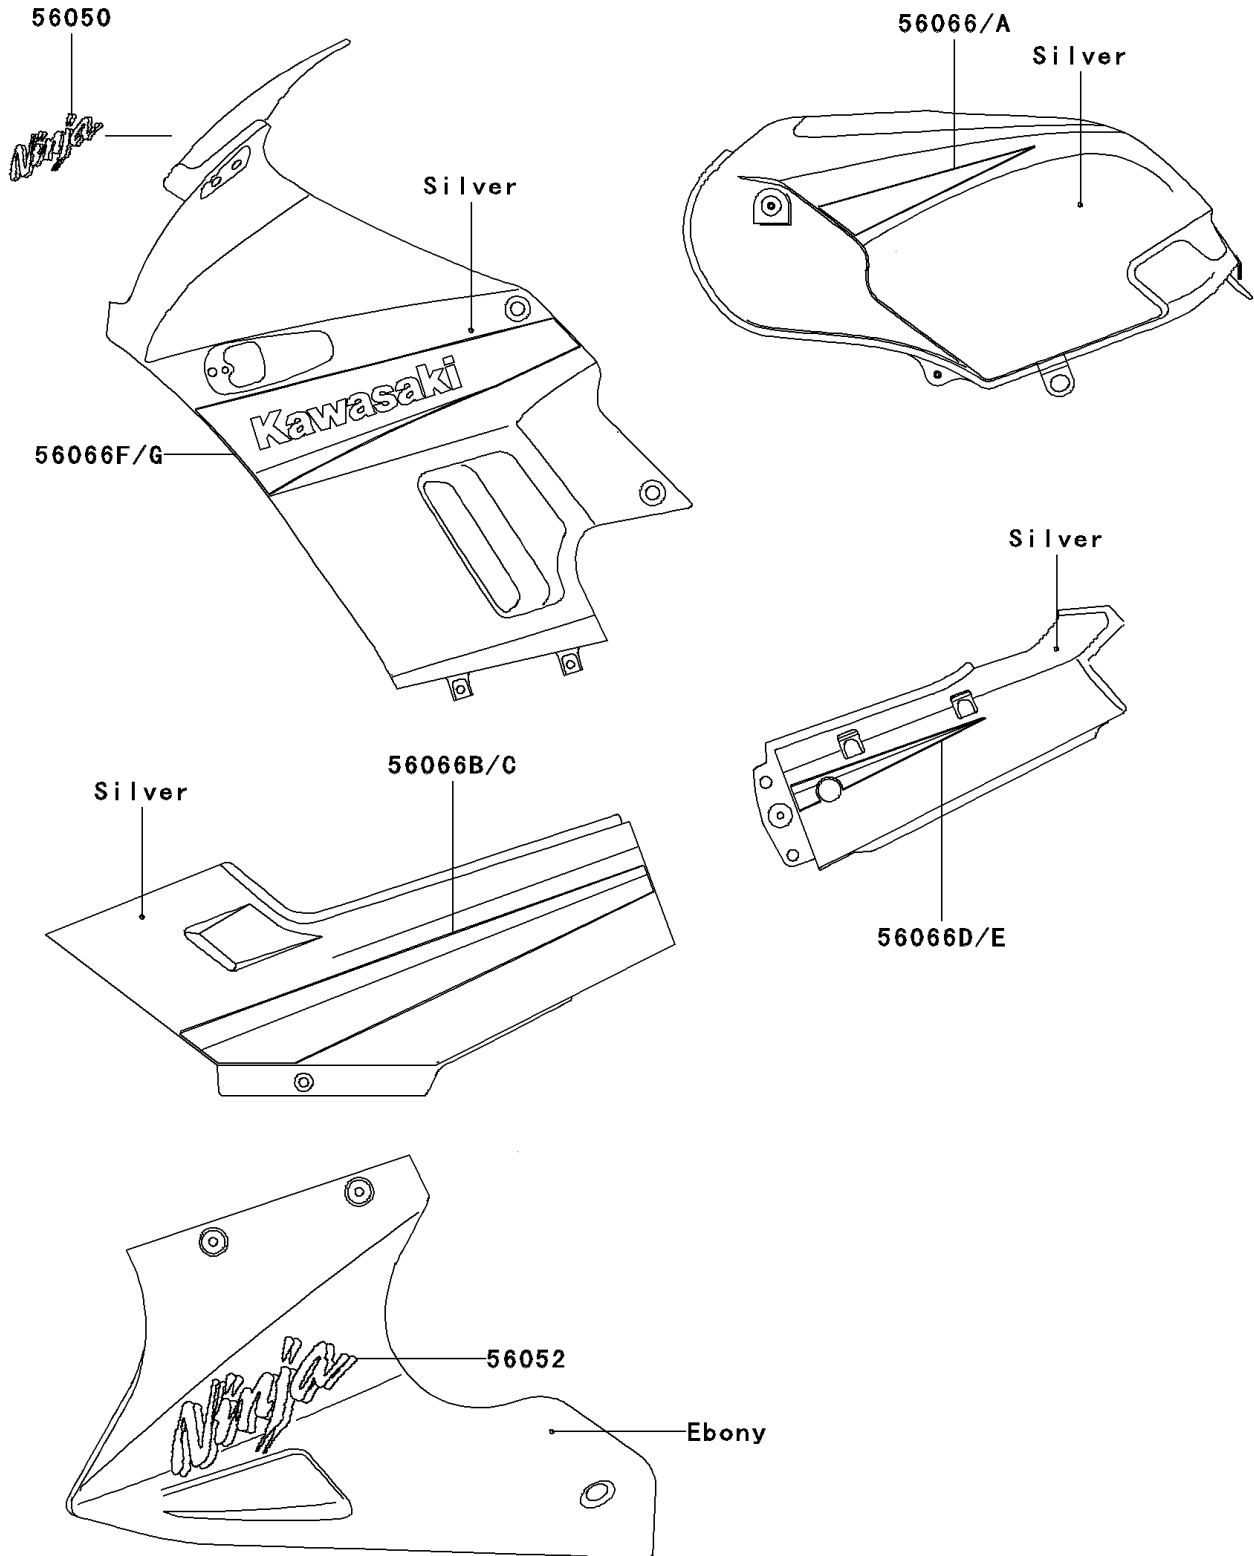

2004 Ninja® 250R PARTS DIAGRAM

Decals(Silver)(F18)

F2861F

2004 Ninja® 250R PARTS LIST

Decals(Silver)(F18)

ITEM NAME	PART NUMBER	QUANTITY
MARK,WINDSHIELD (Ref # 56050)	56050-1054	1
MARK,LWR COWLING,NINJA (Ref # 56052)	56052-0183	2
PATTERN,FUEL TANK,LH (Ref # 56066)	56066-0509	1
PATTERN,FUEL TANK,RH (Ref # 56066A)	56066-0510	1
PATTERN,SIDE COVER,LH (Ref # 56066B)	56066-0511	1
PATTERN,SIDE COVER,RH (Ref # 56066C)	56066-0512	1
PATTERN,SEAT COVER,LH (Ref # 56066D)	56066-0513	1
PATTERN,SEAT COVER,RH (Ref # 56066E)	56066-0514	1
PATTERN,UPP COWLING,LH (Ref # 56066F)	56066-0515	1
PATTERN,UPP COWLING,RH (Ref # 56066G)	56066-0516	1