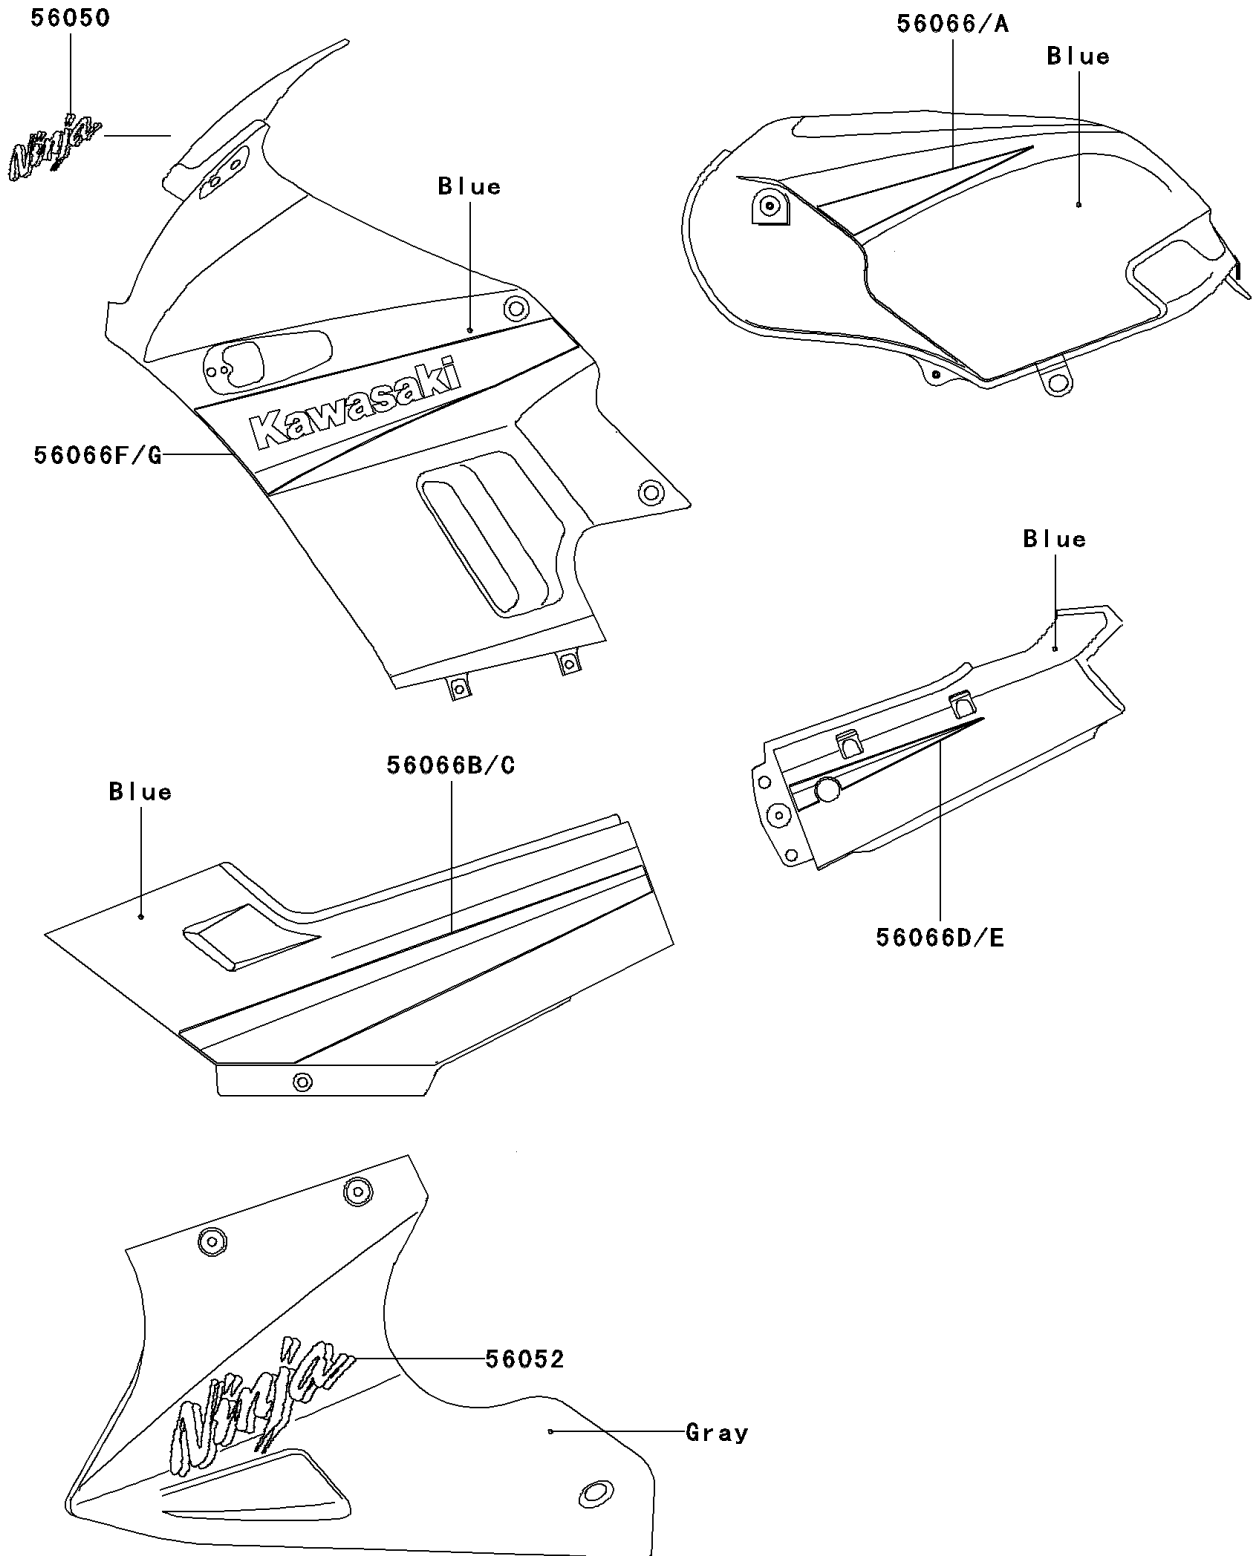

2004 Ninja® 250R PARTS DIAGRAM

Decals(Blue)(F18)

F2861G

2004 Ninja® 250R PARTS LIST

Decals(Blue)(F18)

ITEM NAME	PART NUMBER	QUANTITY
MARK,WINDSHIELD (Ref # 56050)	56050-1054	1
MARK,LWR COWLING,NINJA (Ref # 56052)	56052-0182	2
PATTERN,FUEL TANK,LH (Ref # 56066)	56066-0501	1
PATTERN,FUEL TANK,RH (Ref # 56066A)	56066-0502	1
PATTERN,SIDE COVER,LH (Ref # 56066B)	56066-0503	1
PATTERN,SIDE COVER,RH (Ref # 56066C)	56066-0504	1
PATTERN,SEAT COVER,LH (Ref # 56066D)	56066-0505	1
PATTERN,SEAT COVER,RH (Ref # 56066E)	56066-0506	1
PATTERN,UPP COWLING,LH (Ref # 56066F)	56066-0507	1
PATTERN,UPP COWLING,RH (Ref # 56066G)	56066-0508	1