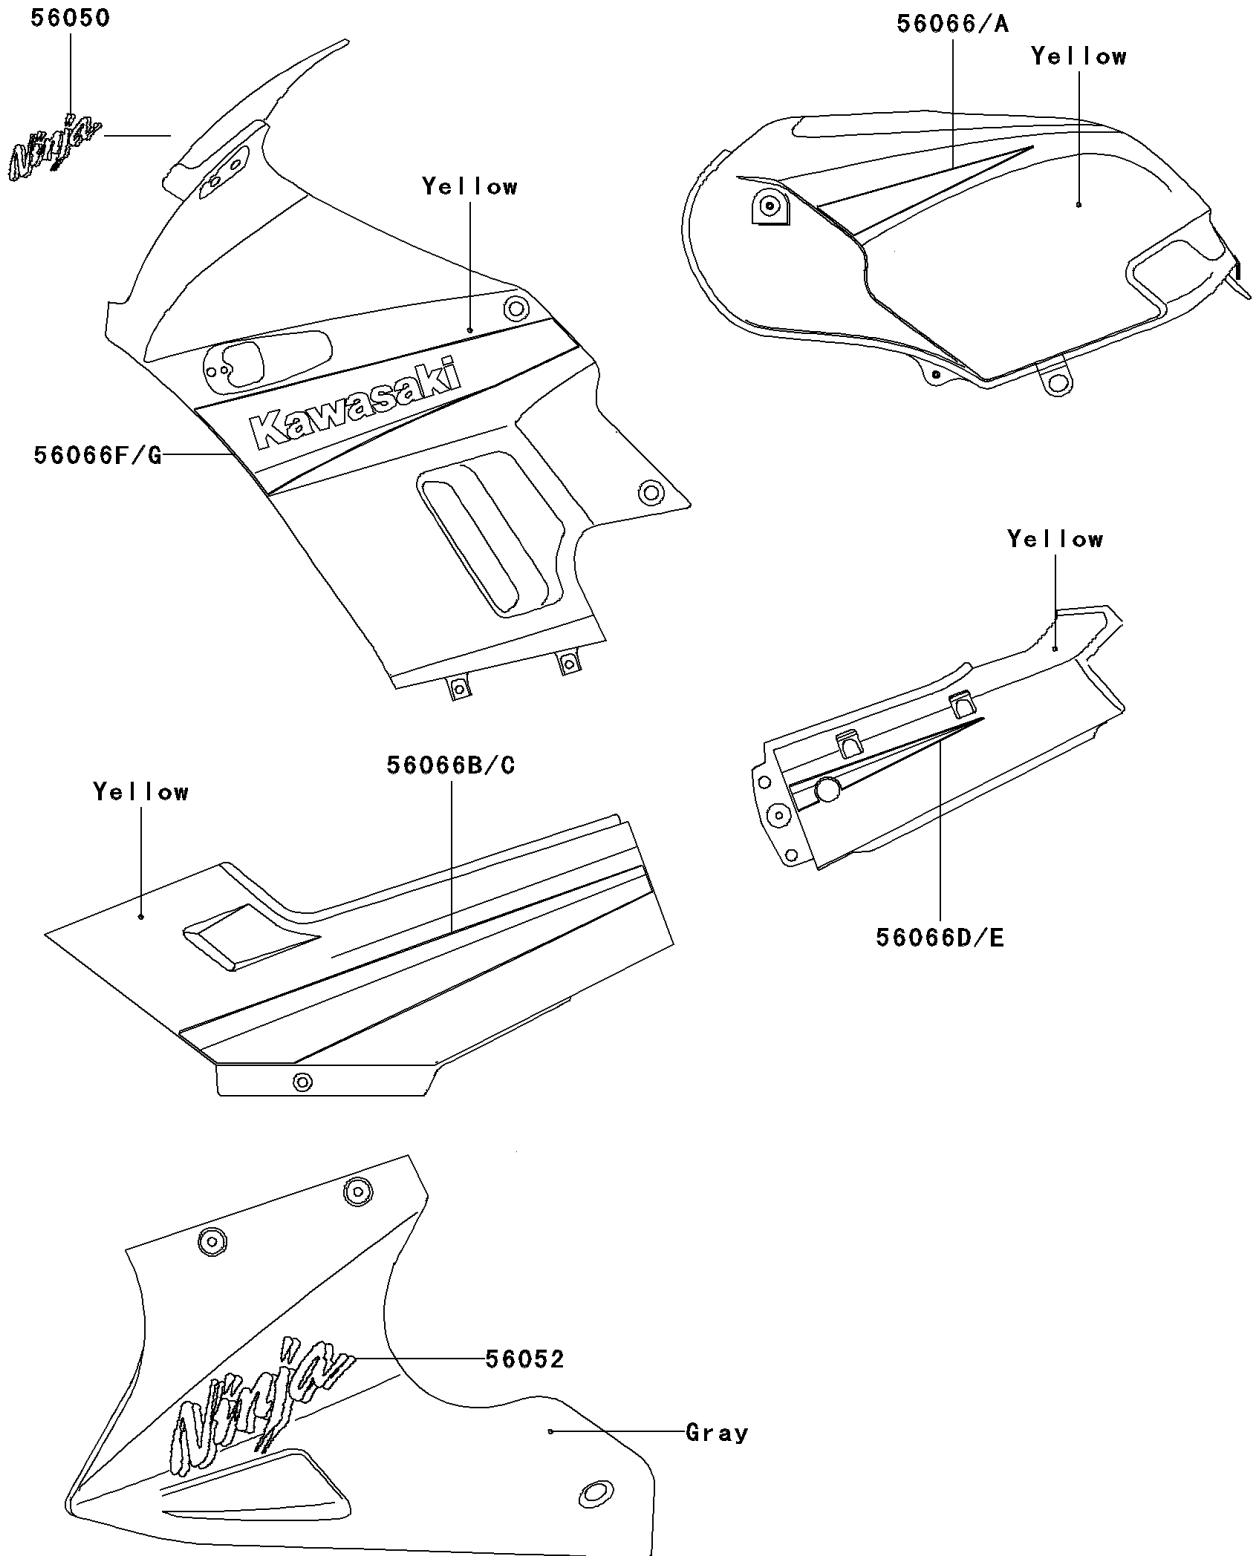

2004 Ninja® 250R PARTS DIAGRAM

Decals(Yellow)(F18)

F2861H

2004 Ninja® 250R PARTS LIST

Decals(Yellow)(F18)

ITEM NAME	PART NUMBER	QUANTITY
MARK,WINDSHIELD (Ref # 56050)	56050-1054	1
MARK,LWR COWLING,NINJA (Ref # 56052)	56052-0182	2
PATTERN,FUEL TANK,LH (Ref # 56066)	56066-0517	1
PATTERN,FUEL TANK,RH (Ref # 56066A)	56066-0518	1
PATTERN,SIDE COVER,LH (Ref # 56066B)	56066-0519	1
PATTERN,SIDE COVER,RH (Ref # 56066C)	56066-0520	1
PATTERN,SEAT COVER,LH (Ref # 56066D)	56066-0521	1
PATTERN,SEAT COVER,RH (Ref # 56066E)	56066-0522	1
PATTERN,UPP COWLING,LH (Ref # 56066F)	56066-0523	1
PATTERN,UPP COWLING,RH (Ref # 56066G)	56066-0524	1