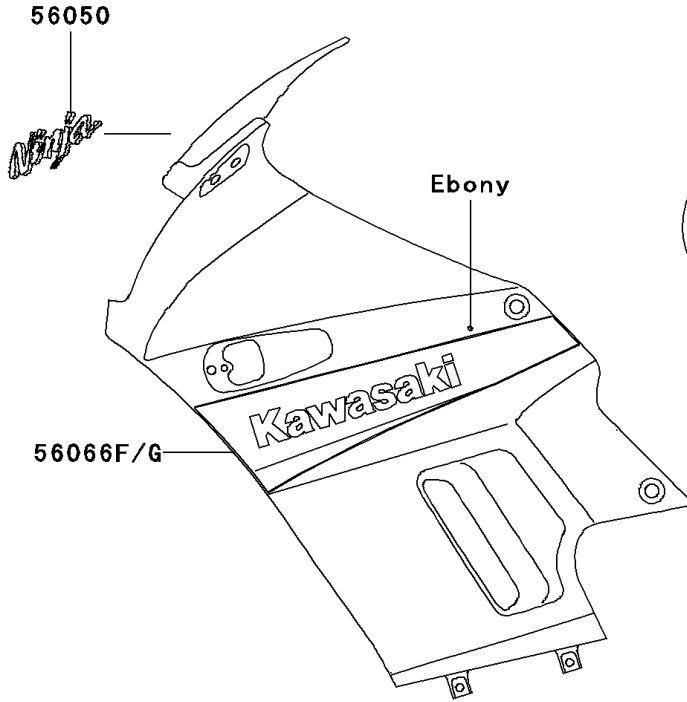

2005 Ninja® 250R PARTS DIAGRAM

Decals(Ebony)(F19)

F2861 I

2005 Ninja® 250R PARTS LIST

Decals(Ebony)(F19)

ITEM NAME	PART NUMBER	QUANTITY
MARK,WINDSHIELD (Ref # 56050)	56050-1054	1
MARK,LWR COWLING,NINJA (Ref # 56052)	56052-0425	2
PATTERN,FUEL TANK,LH (Ref # 56066)	56066-1621	1
PATTERN,FUEL TANK,RH (Ref # 56066A)	56066-1622	1
PATTERN,SIDE COVER,LH (Ref # 56066B)	56066-1623	1
PATTERN,SIDE COVER,RH (Ref # 56066C)	56066-1624	1
PATTERN,SEAT COVER,LH (Ref # 56066D)	56066-1625	1
PATTERN,SEAT COVER,RH (Ref # 56066E)	56066-1626	1
PATTERN,UPP COWLING,LH (Ref # 56066F)	56066-1627	1
PATTERN,UPP COWLING,RH (Ref # 56066G)	56066-1628	1