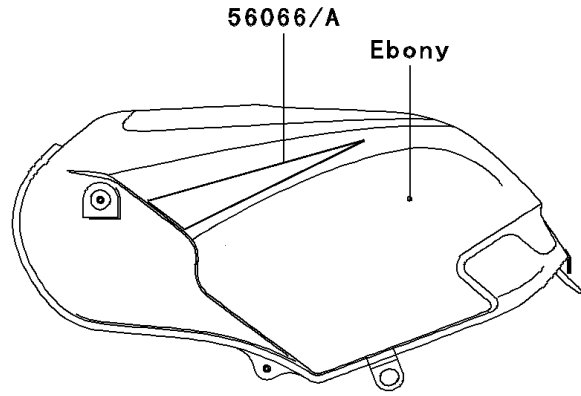

2005 Ninja® 250R PARTS DIAGRAM

Decals(Ebony)(F19)

F2861 I

2005 Ninja® 250R PARTS LIST

Decals(Ebony)(F19)

ITEM NAME	PART NUMBER	QUANTITY
MARK,WINDSHIELD (Ref # 56050)	56050-1054	1
MARK,LWR COWLING,NINJA (Ref # 56052)	56052-0425	2
PATTERN,FUEL TANK,LH (Ref # 56066)	56066-1621	1
PATTERN,FUEL TANK,RH (Ref # 56066A)	56066-1622	1
PATTERN,SIDE COVER,LH (Ref # 56066B)	56066-1623	1
PATTERN,SIDE COVER,RH (Ref # 56066C)	56066-1624	1
PATTERN,SEAT COVER,LH (Ref # 56066D)	56066-1625	1
PATTERN,SEAT COVER,RH (Ref # 56066E)	56066-1626	1
PATTERN,UPP COWLING,LH (Ref # 56066F)	56066-1627	1
PATTERN,UPP COWLING,RH (Ref # 56066G)	56066-1628	1