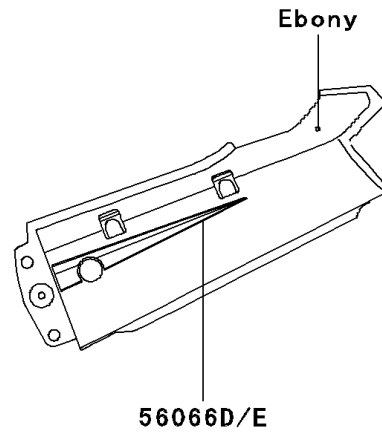

2005 Ninja® 250R PARTS DIAGRAM

Decals(Ebony)(F19)

F2861 I

2005 Ninja® 250R PARTS LIST

Decals(Ebony)(F19)

ITEM NAME	PART NUMBER	QUANTITY
MARK,WINDSHIELD (Ref # 56050)	56050-1054	1
MARK,LWR COWLING,NINJA (Ref # 56052)	56052-0425	2
PATTERN,FUEL TANK,LH (Ref # 56066)	56066-1621	1
PATTERN,FUEL TANK,RH (Ref # 56066A)	56066-1622	1
PATTERN,SIDE COVER,LH (Ref # 56066B)	56066-1623	1
PATTERN,SIDE COVER,RH (Ref # 56066C)	56066-1624	1
PATTERN,SEAT COVER,LH (Ref # 56066D)	56066-1625	1
PATTERN,SEAT COVER,RH (Ref # 56066E)	56066-1626	1
PATTERN,UPP COWLING,LH (Ref # 56066F)	56066-1627	1
PATTERN,UPP COWLING,RH (Ref # 56066G)	56066-1628	1