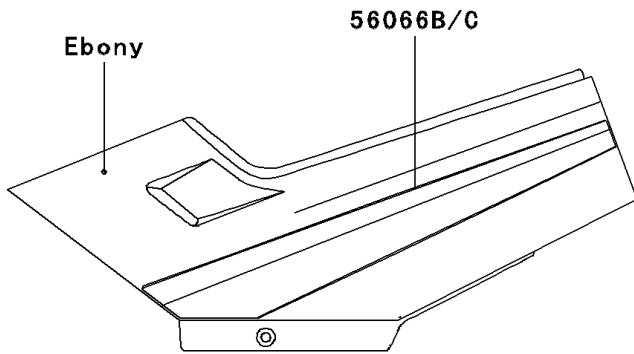

2005 Ninja® 250R PARTS DIAGRAM

Decals(Ebony)(F19)

F2861 I

2005 Ninja® 250R PARTS LIST

Decals(Ebony)(F19)

ITEM NAME	PART NUMBER	QUANTITY
MARK,WINDSHIELD (Ref # 56050)	56050-1054	1
MARK,LWR COWLING,NINJA (Ref # 56052)	56052-0425	2
PATTERN,FUEL TANK,LH (Ref # 56066)	56066-1621	1
PATTERN,FUEL TANK,RH (Ref # 56066A)	56066-1622	1
PATTERN,SIDE COVER,LH (Ref # 56066B)	56066-1623	1
PATTERN,SIDE COVER,RH (Ref # 56066C)	56066-1624	1
PATTERN,SEAT COVER,LH (Ref # 56066D)	56066-1625	1
PATTERN,SEAT COVER,RH (Ref # 56066E)	56066-1626	1
PATTERN,UPP COWLING,LH (Ref # 56066F)	56066-1627	1
PATTERN,UPP COWLING,RH (Ref # 56066G)	56066-1628	1