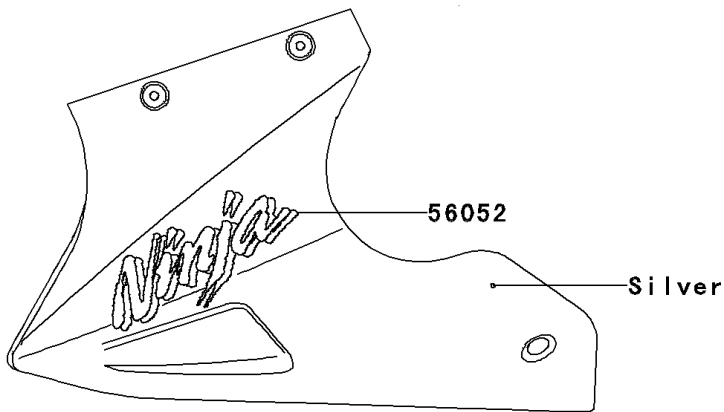

2005 Ninja® 250R PARTS DIAGRAM

Decals(Ebony)(F19)

F2861 I

2005 Ninja® 250R PARTS LIST

Decals(Ebony)(F19)

ITEM NAME	PART NUMBER	QUANTITY
MARK,WINDSHIELD (Ref # 56050)	56050-1054	1
MARK,LWR COWLING,NINJA (Ref # 56052)	56052-0425	2
PATTERN,FUEL TANK,LH (Ref # 56066)	56066-1621	1
PATTERN,FUEL TANK,RH (Ref # 56066A)	56066-1622	1
PATTERN,SIDE COVER,LH (Ref # 56066B)	56066-1623	1
PATTERN,SIDE COVER,RH (Ref # 56066C)	56066-1624	1
PATTERN,SEAT COVER,LH (Ref # 56066D)	56066-1625	1
PATTERN,SEAT COVER,RH (Ref # 56066E)	56066-1626	1
PATTERN,UPP COWLING,LH (Ref # 56066F)	56066-1627	1
PATTERN,UPP COWLING,RH (Ref # 56066G)	56066-1628	1