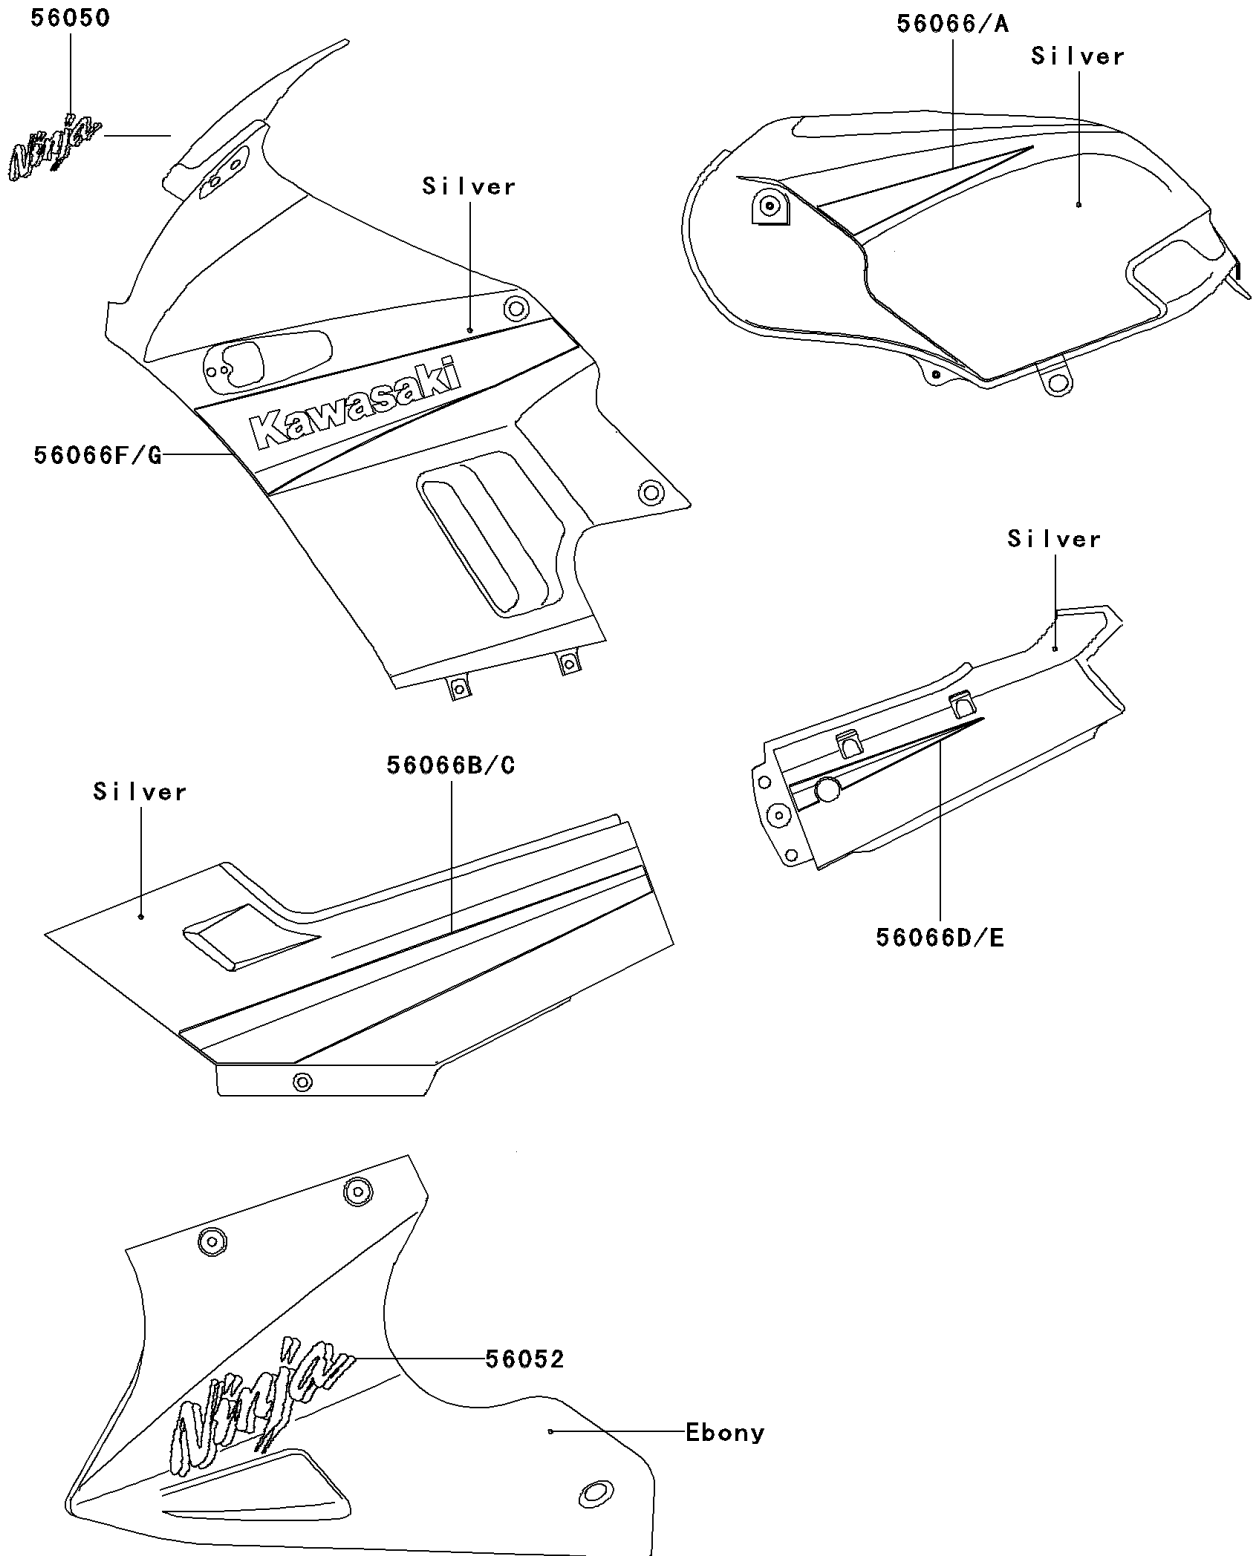

# 2005 Ninja® 250R PARTS DIAGRAM

Decals(Silver)(F19)

F2861J

## 2005 Ninja® 250R PARTS LIST

Decals(Silver)(F19)

ITEM NAME	PART NUMBER	QUANTITY
MARK,WINDSHIELD (Ref # 56050)	56050-1054	1
MARK,LWR COWLING,NINJA (Ref # 56052)	56052-0426	2
PATTERN,FUEL TANK,LH (Ref # 56066)	56066-1629	1
PATTERN,FUEL TANK,RH (Ref # 56066A)	56066-1630	1
PATTERN,SIDE COVER,LH (Ref # 56066B)	56066-1631	1
PATTERN,SIDE COVER,RH (Ref # 56066C)	56066-1632	1
PATTERN,SEAT COVER,LH (Ref # 56066D)	56066-1633	1
PATTERN,SEAT COVER,RH (Ref # 56066E)	56066-1634	1
PATTERN,UPP COWLING,LH (Ref # 56066F)	56066-1635	1
PATTERN,UPP COWLING,RH (Ref # 56066G)	56066-1636	1