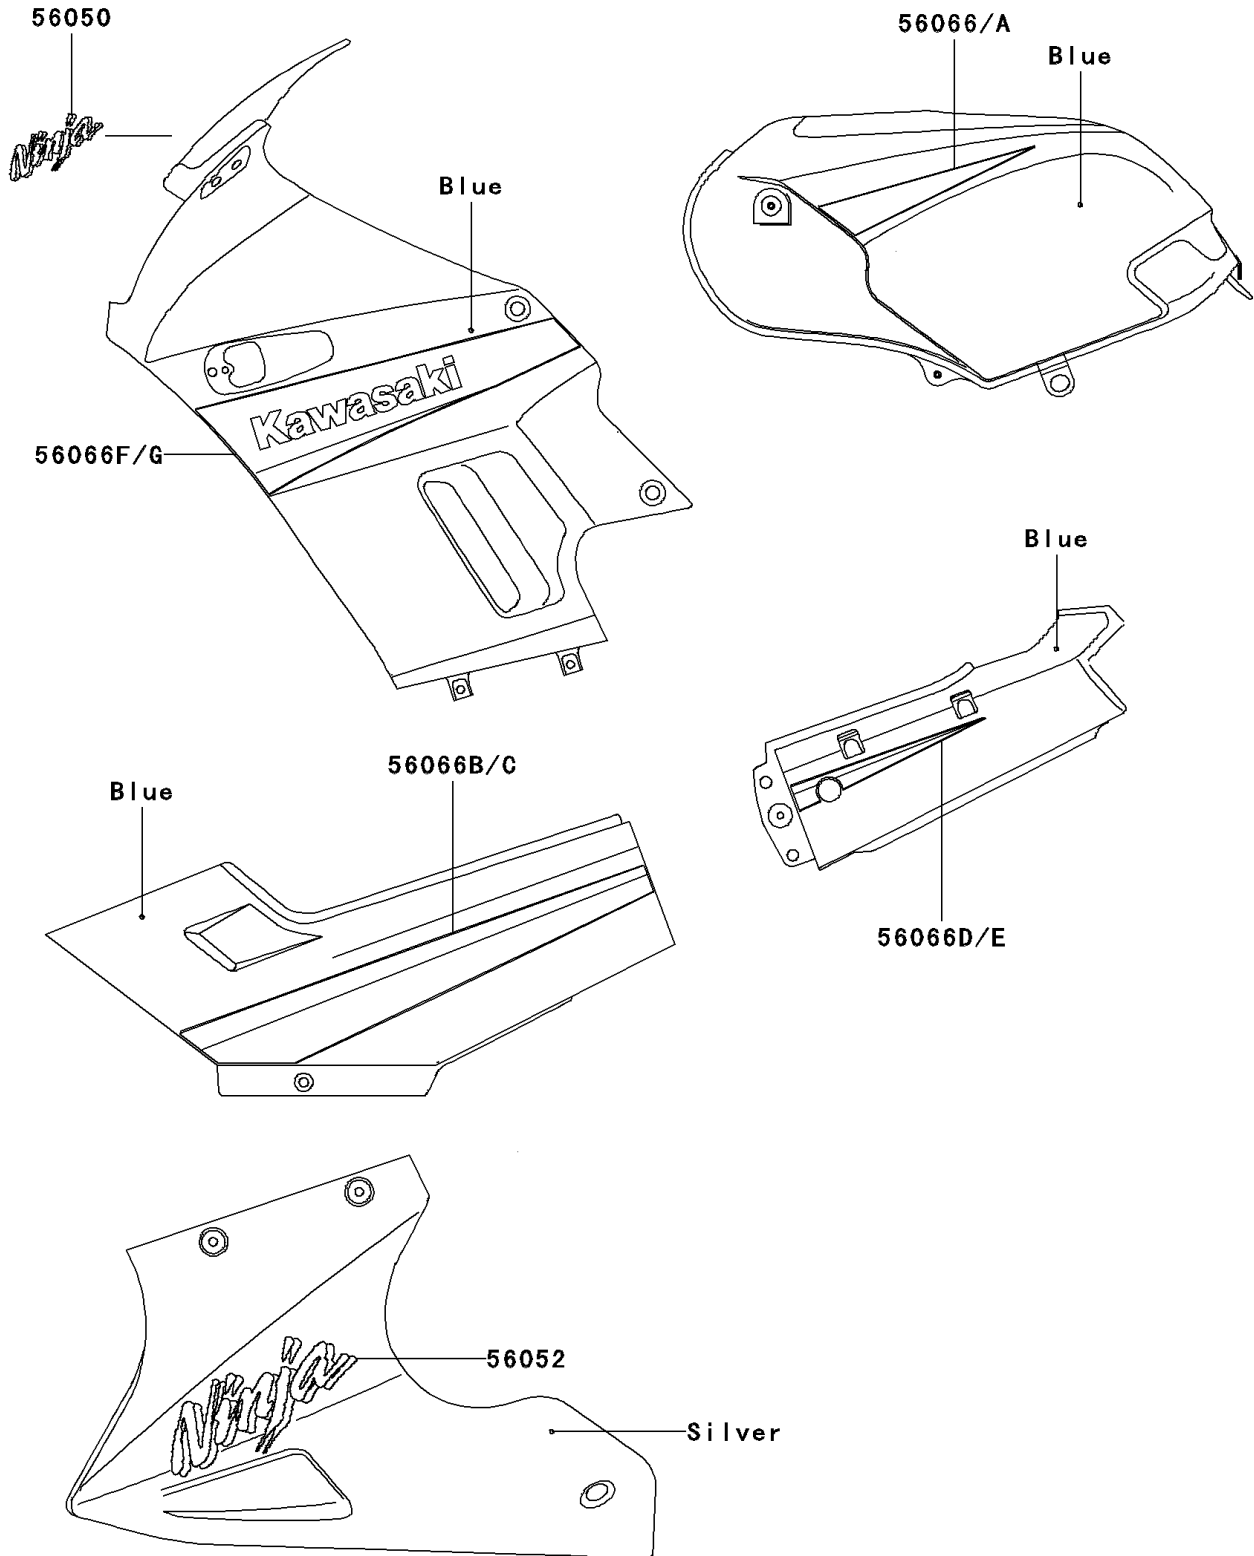

2005 Ninja® 250R PARTS DIAGRAM

Decals(Blue)(F19)

F2861K

2005 Ninja® 250R PARTS LIST

Decals(Blue)(F19)

ITEM NAME	PART NUMBER	QUANTITY
MARK,WINDSHIELD (Ref # 56050)	56050-1054	1
MARK,LWR COWLING,NINJA (Ref # 56052)	56052-0424	2
PATTERN,FUEL TANK,LH (Ref # 56066)	56066-1613	1
PATTERN,FUEL TANK,RH (Ref # 56066A)	56066-1614	1
PATTERN,SIDE COVER,LH (Ref # 56066B)	56066-1615	1
PATTERN,SIDE COVER,RH (Ref # 56066C)	56066-1616	1
PATTERN,SEAT COVER,LH (Ref # 56066D)	56066-1617	1
PATTERN,SEAT COVER,RH (Ref # 56066E)	56066-1618	1
PATTERN,UPP COWLING,LH (Ref # 56066F)	56066-1619	1
PATTERN,UPP COWLING,RH (Ref # 56066G)	56066-1620	1