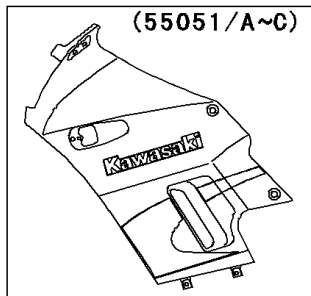

2003 Ninja® 250R PARTS DIAGRAM

Cowling

F2871

(55050A)	Green
(55050D)	Red

(55051)	Green
(55051A)	Yellow
(55051B)	Blue
(55051C)	Green

(55052)	Blue
(55052A)	Silver
(55052B)	Yellow
(55052C)	Blue
(55052D)	Ebony
(55052E)	Silver

WD

WD

WD

2003 Ninja® 250R PARTS LIST

Cowling

ITEM NAME	PART NUMBER	QUANTITY
CAP,RADIATOR COVER (Ref # 11012)	11012-1587	1
BRACKET,COWLING STAY (Ref # 11046)	11046-1289	1
COVER,RADIATOR,LH,M.S.BLUE (Ref # 14024A)	14024-1580-GW	1
COVER,RADIATOR,LH,P.C.YELLOW (Ref # 14024E)	14024-1580-1B	1
COVER,RADIATOR,LH,L.GREEN (Ref # 14024G)	14024-1580-7F	1
COVER,RADIATOR,RH,M.S.BLUE (Ref # 14024I)	14024-1581-GW	1
COVER,RADIATOR,RH,P.C.YELLOW (Ref # 14024M)	14024-1581-1B	1
COVER,RADIATOR,RH,L.GREEN (Ref # 14024O)	14024-1581-7F	1
WINDSHIELD (Ref # 39154)	39154-1083	1
COWLING-ASSY,UPP,P.C.YELLOW (Ref # 55051A)	55051-5102-1B	1
COWLING-ASSY,UPP,M.S.BLUE (Ref # 55051B)	55051-5292-GW	1
COWLING-ASSY,UPP,L.GREEN (Ref # 55051C)	55051-5294-7F	1
BOLT-SOCKET,8X40,BLACK (Ref # 120)	120S0840	2
BOLT-FLANGED (Ref # 130)	130J0610	2
MIRROR-ASSY,LH (Ref # 56001)	56001-1337	1
MIRROR-ASSY,RH (Ref # 56001A)	56001-1338	1
SCREW,5X12 (Ref # 92009)	92009-1652	6
NUT,CAP,8MM,BLACK (Ref # 92015)	92015-1174	1
NUT,5MM,COWLING (Ref # 92015A)	92015-1343	6
NUT,6MM (Ref # 92015B)	92015-1602	4
WASHER,NYLON,5.3X11.5X1.5 (Ref # 92022)	92022-1521	6
PLUG (Ref # 92066)	92066-1312	2
DAMPER (Ref # 92075)	92075-1067	2
DAMPER (Ref # 92075A)	92075-1634	4
COLLAR,BLACK (Ref # 92143)	92143-1226	4
BOLT,SOCKET,6X18 (Ref # 92150)	92150-1553	4
DAMPER,MIRROR,LH (Ref # 92160)	92160-1060	1
DAMPER,MIRROR,RH (Ref # 92160A)	92160-1061	1
SCREW,6X18 (Ref # 92172)	92172-0002	4