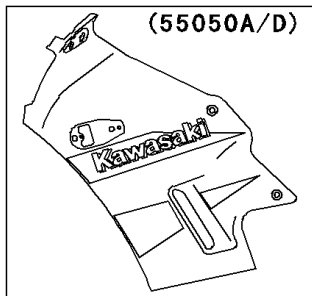

2003 Ninja® 250R PARTS DIAGRAM

Cowling

F2871

(55050A)	Green
(55050D)	Red

(55051)	Green
(55051A)	Yellow
(55051B)	Blue
(55051C)	Green

(55052)	Blue
(55052A)	Silver
(55052B)	Yellow
(55052C)	Blue
(55052D)	Ebony
(55052E)	Silver