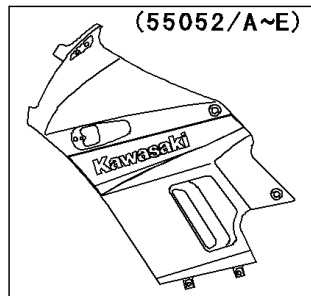

2003 Ninja® 250R PARTS DIAGRAM

Cowling

F2871

(55050A)	Green
(55050D)	Red

(55051)	Green
(55051A)	Yellow
(55051B)	Blue
(55051C)	Green

(55052)	Blue
(55052A)	Silver
(55052B)	Yellow
(55052C)	Blue
(55052D)	Ebony
(55052E)	Silver

WD