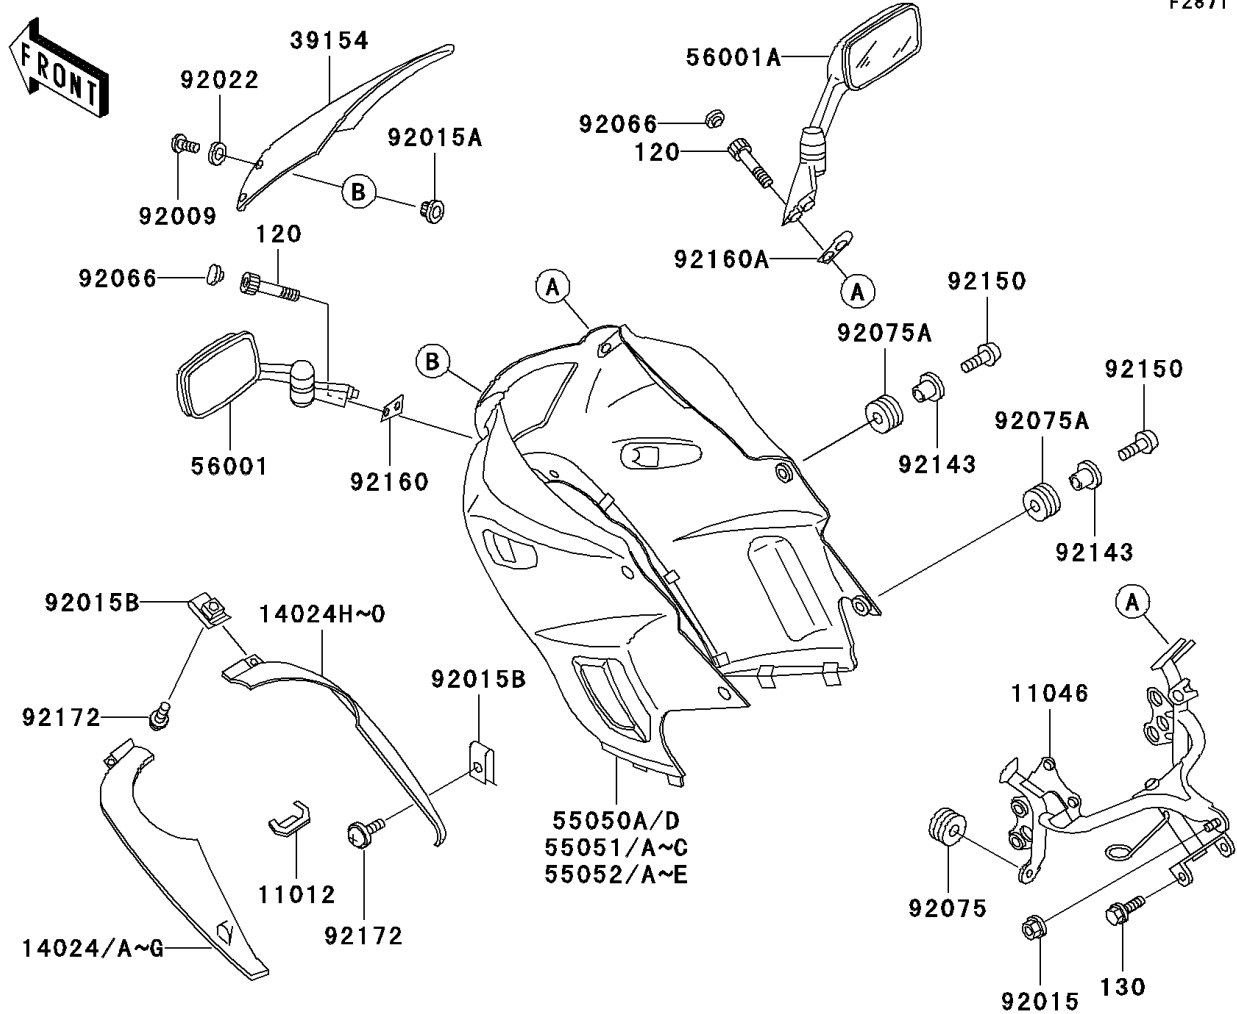

2003 Ninja® 250R PARTS DIAGRAM

Cowling

F2871

(55050A)	Green
(55050D)	Red

(55051)	Green
(55051A)	Yellow
(55051B)	Blue
(55051C)	Green

(55052)	Blue
(55052A)	Silver
(55052B)	Yellow
(55052C)	Blue
(55052D)	Ebony
(55052E)	Silver

WD

WD

WD

2003 Ninja® 250R PARTS LIST

Cowling

ITEM NAME	PART NUMBER	QUANTITY
CAP,RADIATOR COVER (Ref # 11012)	11012-1587	1
BRACKET,COWLING STAY (Ref # 11046)	11046-1289	1
COVER,RADIATOR,LH,M.S.BLUE (Ref # 14024A)	14024-1580-GW	1
COVER,RADIATOR,LH,P.C.YELLOW (Ref # 14024E)	14024-1580-1B	1
COVER,RADIATOR,LH,L.GREEN (Ref # 14024G)	14024-1580-7F	1
COVER,RADIATOR,RH,M.S.BLUE (Ref # 14024I)	14024-1581-GW	1
COVER,RADIATOR,RH,P.C.YELLOW (Ref # 14024M)	14024-1581-1B	1
COVER,RADIATOR,RH,L.GREEN (Ref # 14024O)	14024-1581-7F	1
WINDSHIELD (Ref # 39154)	39154-1083	1
COWLING-ASSY,UPP,P.C.YELLOW (Ref # 55051A)	55051-5102-1B	1
COWLING-ASSY,UPP,M.S.BLUE (Ref # 55051B)	55051-5292-GW	1
COWLING-ASSY,UPP,L.GREEN (Ref # 55051C)	55051-5294-7F	1
BOLT-SOCKET,8X40,BLACK (Ref # 120)	120S0840	2
BOLT-FLANGED (Ref # 130)	130J0610	2
MIRROR-ASSY,LH (Ref # 56001)	56001-1337	1
MIRROR-ASSY,RH (Ref # 56001A)	56001-1338	1
SCREW,5X12 (Ref # 92009)	92009-1652	6
NUT,CAP,8MM,BLACK (Ref # 92015)	92015-1174	1
NUT,5MM,COWLING (Ref # 92015A)	92015-1343	6
NUT,6MM (Ref # 92015B)	92015-1602	4
WASHER,NYLON,5.3X11.5X1.5 (Ref # 92022)	92022-1521	6
PLUG (Ref # 92066)	92066-1312	2
DAMPER (Ref # 92075)	92075-1067	2
DAMPER (Ref # 92075A)	92075-1634	4
COLLAR,BLACK (Ref # 92143)	92143-1226	4
BOLT,SOCKET,6X18 (Ref # 92150)	92150-1553	4
DAMPER,MIRROR,LH (Ref # 92160)	92160-1060	1
DAMPER,MIRROR,RH (Ref # 92160A)	92160-1061	1
SCREW,6X18 (Ref # 92172)	92172-0002	4