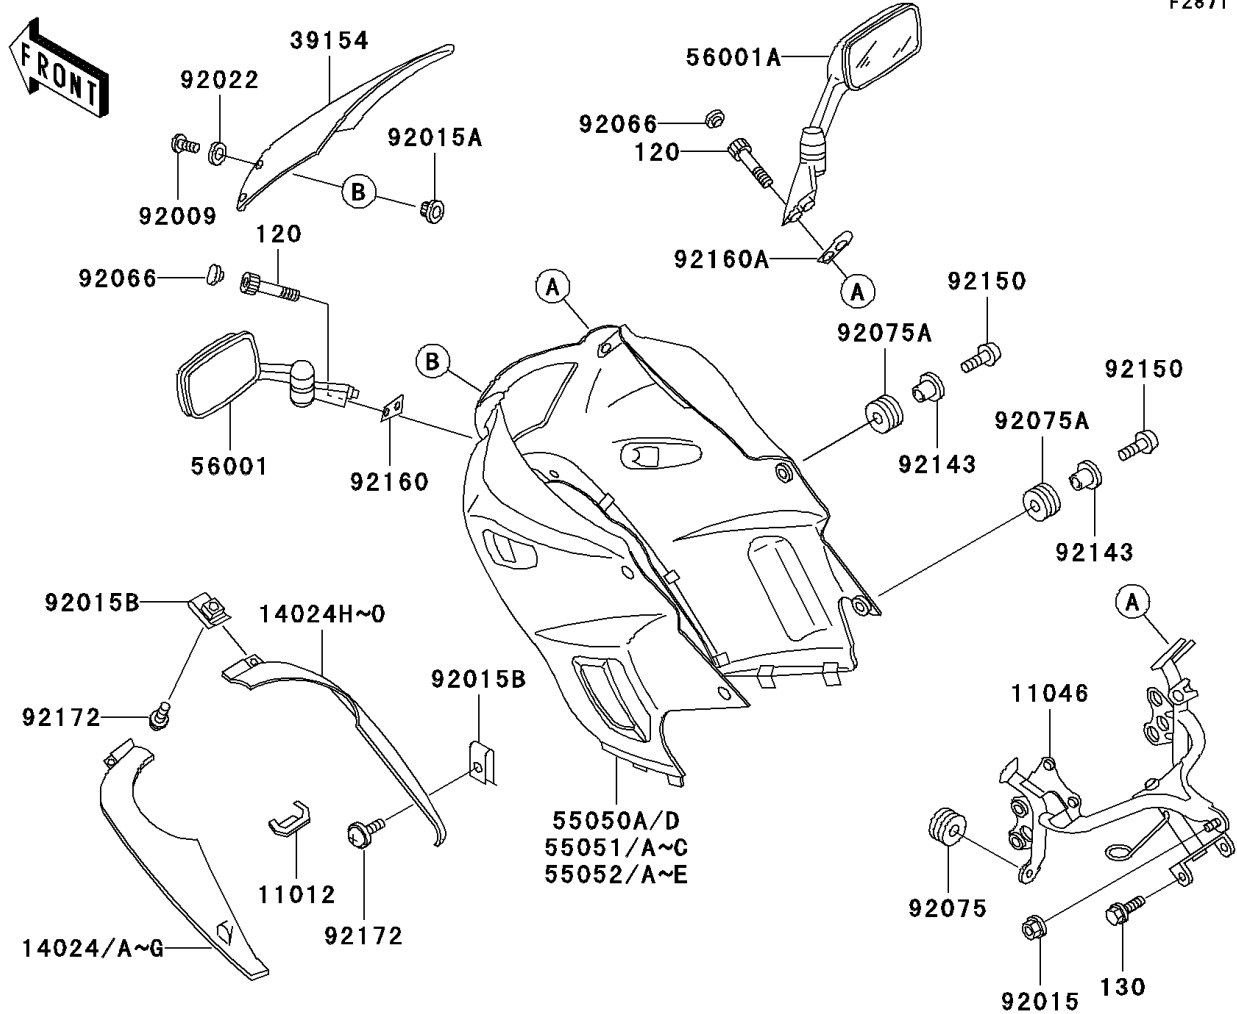

2004 Ninja® 250R PARTS DIAGRAM

Cowling

F2871

(55050A)	Green
(55050D)	Red

(55051)	Green
(55051A)	Yellow
(55051B)	Blue
(55051C)	Green

(55052)	Blue
(55052A)	Silver
(55052B)	Yellow
(55052C)	Blue
(55052D)	Ebony
(55052E)	Silver

WD

WD

WD

2004 Ninja® 250R PARTS LIST

Cowling

ITEM NAME	PART NUMBER	QUANTITY
CAP,RADIATOR COVER (Ref # 11012)	11012-1587	1
BRACKET,COWLING STAY (Ref # 11046)	11046-1289	1
COVER,RADIATOR,LH,M.N.BLUE (Ref # 14024C)	14024-1580-KQ	1
COVER,RADIATOR,LH,G.SILVER (Ref # 14024D)	14024-1580-X1	1
COVER,RADIATOR,LH,P.C.YELLOW (Ref # 14024F)	14024-1580-616	1
COVER,RADIATOR,RH,M.N.BLUE (Ref # 14024K)	14024-1581-KQ	1
COVER,RADIATOR,RH,G.SILVER (Ref # 14024L)	14024-1581-X1	1
COVER,RADIATOR,RH,P.C.YELLOW (Ref # 14024N)	14024-1581-616	1
WINDSHIELD (Ref # 39154)	39154-1083	1
COWLING-ASSY,UPP,M.N.BLUE (Ref # 55052)	55052-5041-KQ	1
COWLING-ASSY,UPP,G.SILVER (Ref # 55052A)	55052-5042-X1	1
COWLING-ASSY,UPP,P.C.YELLOW (Ref # 55052B)	55052-5043-616	1
BOLT-SOCKET,8X40,BLACK (Ref # 120)	120S0840	2
BOLT-FLANGED (Ref # 130)	130J0610	2
MIRROR-ASSY,LH (Ref # 56001)	56001-1337	1
MIRROR-ASSY,RH (Ref # 56001A)	56001-1338	1
SCREW,5X12 (Ref # 92009)	92009-1652	6
NUT,CAP,8MM,BLACK (Ref # 92015)	92015-1174	1
NUT,5MM,COWLING (Ref # 92015A)	92015-1343	6
NUT,6MM (Ref # 92015B)	92015-1602	4
WASHER,NYLON,5.3X11.5X1.5 (Ref # 92022)	92022-1521	6
PLUG (Ref # 92066)	92066-1312	2
DAMPER (Ref # 92075)	92075-1067	2
DAMPER (Ref # 92075A)	92075-1634	4
COLLAR,BLACK (Ref # 92143)	92143-1226	4
BOLT,SOCKET,6X18 (Ref # 92150)	92150-1553	4
DAMPER,MIRROR,LH (Ref # 92160)	92160-1060	1
DAMPER,MIRROR,RH (Ref # 92160A)	92160-1061	1
SCREW,6X18 (Ref # 92172)	92172-0002	4