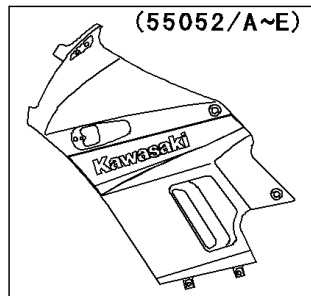

2004 Ninja® 250R PARTS DIAGRAM

Cowling

F2871

(55050A)	Green
(55050D)	Red

(55051)	Green
(55051A)	Yellow
(55051B)	Blue
(55051C)	Green

(55052)	Blue
(55052A)	Silver
(55052B)	Yellow
(55052C)	Blue
(55052D)	Ebony
(55052E)	Silver

WD