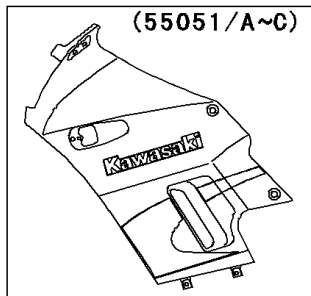

2004 Ninja® 250R PARTS DIAGRAM

Cowling

F2871

(55050A)	Green
(55050D)	Red

(55051)	Green
(55051A)	Yellow
(55051B)	Blue
(55051C)	Green

(55052)	Blue
(55052A)	Silver
(55052B)	Yellow
(55052C)	Blue
(55052D)	Ebony
(55052E)	Silver

WD

WD

WD

2004 Ninja® 250R PARTS LIST

Cowling

ITEM NAME	PART NUMBER	QUANTITY
CAP,RADIATOR COVER (Ref # 11012)	11012-1587	1
BRACKET,COWLING STAY (Ref # 11046)	11046-1289	1
COVER,RADIATOR,LH,M.N.BLUE (Ref # 14024C)	14024-1580-KQ	1
COVER,RADIATOR,LH,G.SILVER (Ref # 14024D)	14024-1580-X1	1
COVER,RADIATOR,LH,P.C.YELLOW (Ref # 14024F)	14024-1580-616	1
COVER,RADIATOR,RH,M.N.BLUE (Ref # 14024K)	14024-1581-KQ	1
COVER,RADIATOR,RH,G.SILVER (Ref # 14024L)	14024-1581-X1	1
COVER,RADIATOR,RH,P.C.YELLOW (Ref # 14024N)	14024-1581-616	1
WINDSHIELD (Ref # 39154)	39154-1083	1
COWLING-ASSY,UPP,M.N.BLUE (Ref # 55052)	55052-5041-KQ	1
COWLING-ASSY,UPP,G.SILVER (Ref # 55052A)	55052-5042-X1	1
COWLING-ASSY,UPP,P.C.YELLOW (Ref # 55052B)	55052-5043-616	1
BOLT-SOCKET,8X40,BLACK (Ref # 120)	120S0840	2
BOLT-FLANGED (Ref # 130)	130J0610	2
MIRROR-ASSY,LH (Ref # 56001)	56001-1337	1
MIRROR-ASSY,RH (Ref # 56001A)	56001-1338	1
SCREW,5X12 (Ref # 92009)	92009-1652	6
NUT,CAP,8MM,BLACK (Ref # 92015)	92015-1174	1
NUT,5MM,COWLING (Ref # 92015A)	92015-1343	6
NUT,6MM (Ref # 92015B)	92015-1602	4
WASHER,NYLON,5.3X11.5X1.5 (Ref # 92022)	92022-1521	6
PLUG (Ref # 92066)	92066-1312	2
DAMPER (Ref # 92075)	92075-1067	2
DAMPER (Ref # 92075A)	92075-1634	4
COLLAR,BLACK (Ref # 92143)	92143-1226	4
BOLT,SOCKET,6X18 (Ref # 92150)	92150-1553	4
DAMPER,MIRROR,LH (Ref # 92160)	92160-1060	1
DAMPER,MIRROR,RH (Ref # 92160A)	92160-1061	1
SCREW,6X18 (Ref # 92172)	92172-0002	4