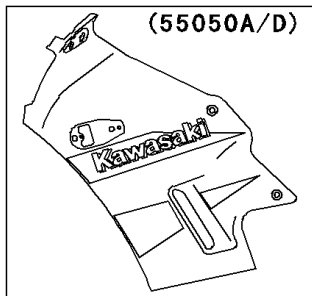

2004 Ninja® 250R PARTS DIAGRAM

Cowling

F2871

(55050A)	Green
(55050D)	Red

(55051)	Green
(55051A)	Yellow
(55051B)	Blue
(55051C)	Green

(55052)	Blue
(55052A)	Silver
(55052B)	Yellow
(55052C)	Blue
(55052D)	Ebony
(55052E)	Silver