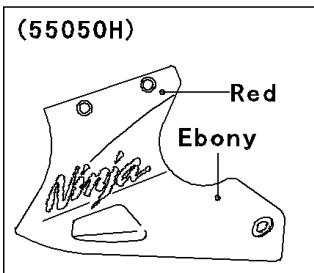

2004 Ninja® 250R PARTS DIAGRAM

Cowling Lower

F2872

WD

WD

WOD

(55028)	Ebony
(55028A)	Ebony
(55028B)	Violet
(55028C)	Silver
(55028D)	Gray

2004 Ninja® 250R PARTS LIST

Cowling Lowers

ITEM NAME	PART NUMBER	QUANTITY
BRACKET,LOWER COWLING,FR (Ref # 11045)	11045-1861	1
BRACKET,LOWER COWLING,RR,LH (Ref # 11045A)	11045-1864	1
BRACKET,LOWER COWLING,RR,RH (Ref # 11045B)	11045-1865	1
SCREEN (Ref # 14037)	14037-1094	1
MAT,LOWER COWLING,LH (Ref # 53004)	53004-1053	1
MAT,LOWER COWLING,RH (Ref # 53004A)	53004-1054	1
COWLING,LWR,EBONY (Ref # 55028A)	55028-1178-IG	1
COWLING,LWR,P.C.GRAY (Ref # 55028D)	55028-1178-615	1
BOLT-FLANGED,6X14,BLACK (Ref # 130)	130J0614	1
SCREW-PAN-CROSS (Ref # 220)	220F0620	2
SCREW,5X16,BLACK (Ref # 92009)	92009-1654	1
SCREW,6X18 (Ref # 92009A)	92009-1663	5
NUT,6MM (Ref # 92015)	92015-1602	4
COLLAR,L=9.1,BLACK (Ref # 92027)	92027-1935	1
DAMPER (Ref # 92075)	92075-1634	3
COLLAR,BLACK (Ref # 92143)	92143-1226	2