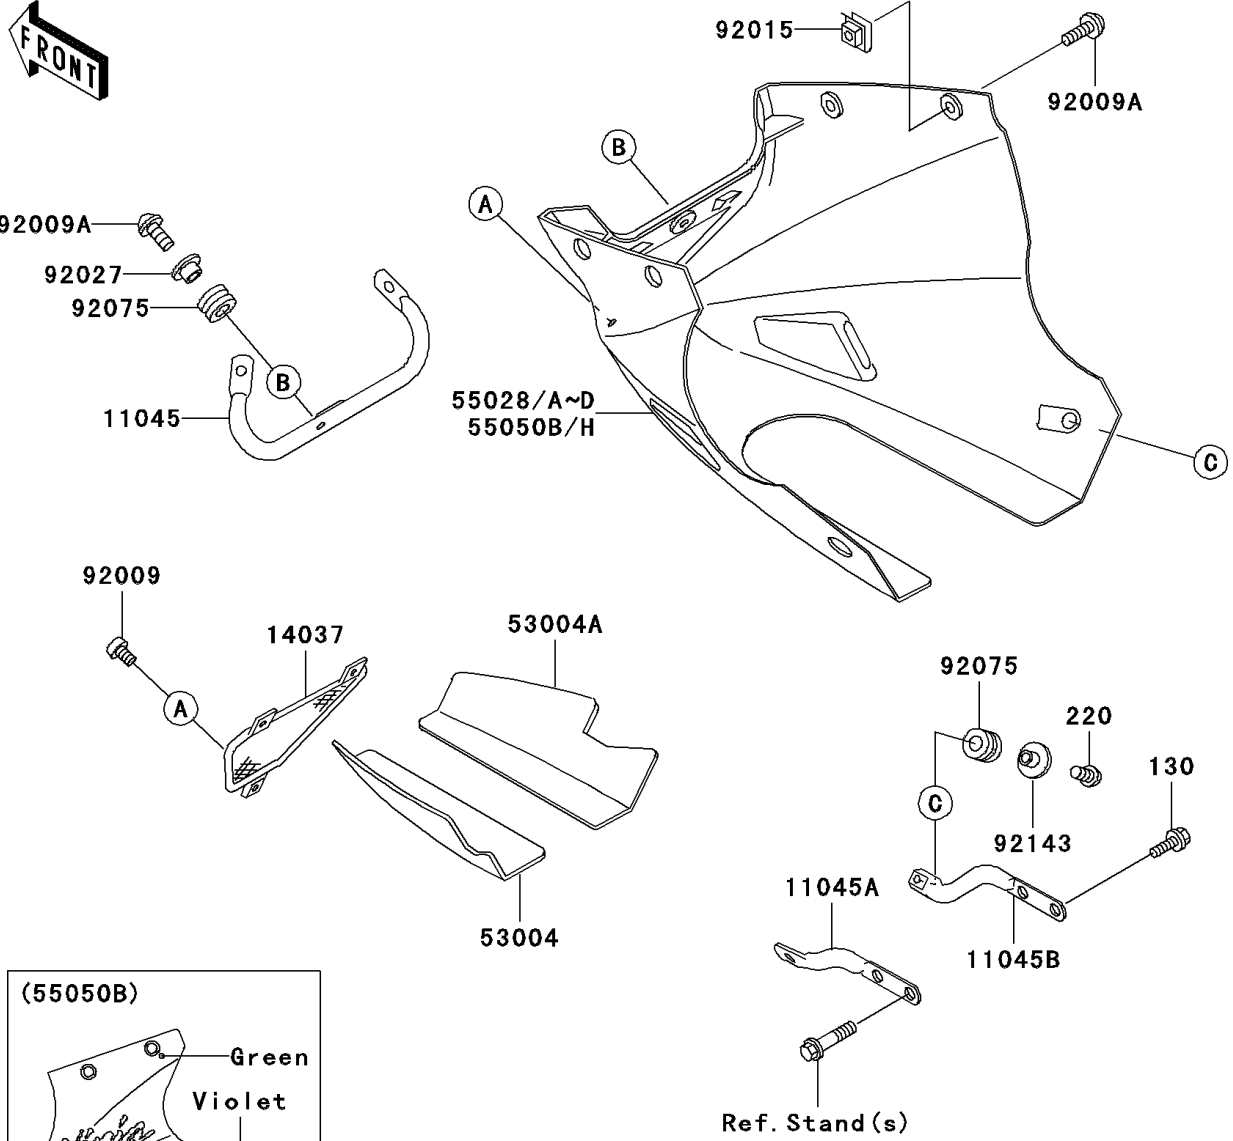

2004 Ninja® 250R PARTS DIAGRAM

Cowling Lower

F2872

WD

WD

WOD

(55028)	Ebony
(55028A)	Ebony
(55028B)	Violet
(55028C)	Silver
(55028D)	Gray

2004 Ninja® 250R PARTS LIST

Cowling Lowers

ITEM NAME	PART NUMBER	QUANTITY
BRACKET,LOWER COWLING,FR (Ref # 11045)	11045-1861	1
BRACKET,LOWER COWLING,RR,LH (Ref # 11045A)	11045-1864	1
BRACKET,LOWER COWLING,RR,RH (Ref # 11045B)	11045-1865	1
SCREEN (Ref # 14037)	14037-1094	1
MAT,LOWER COWLING,LH (Ref # 53004)	53004-1053	1
MAT,LOWER COWLING,RH (Ref # 53004A)	53004-1054	1
COWLING,LWR,EBONY (Ref # 55028A)	55028-1178-IG	1
COWLING,LWR,P.C.GRAY (Ref # 55028D)	55028-1178-615	1
BOLT-FLANGED,6X14,BLACK (Ref # 130)	130J0614	1
SCREW-PAN-CROSS (Ref # 220)	220F0620	2
SCREW,5X16,BLACK (Ref # 92009)	92009-1654	1
SCREW,6X18 (Ref # 92009A)	92009-1663	5
NUT,6MM (Ref # 92015)	92015-1602	4
COLLAR,L=9.1,BLACK (Ref # 92027)	92027-1935	1
DAMPER (Ref # 92075)	92075-1634	3
COLLAR,BLACK (Ref # 92143)	92143-1226	2