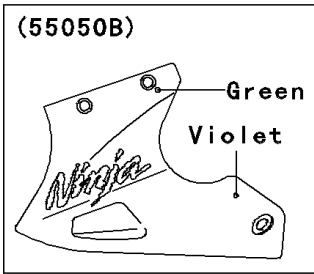

2004 Ninja® 250R PARTS DIAGRAM

Cowling Lower

F2872

WD

WD

WOD

(55028)	Ebony
(55028A)	Ebony
(55028B)	Violet
(55028C)	Silver
(55028D)	Gray

2004 Ninja® 250R PARTS LIST

Cowling Lowers

ITEM NAME	PART NUMBER	QUANTITY
BRACKET,LOWER COWLING,FR (Ref # 11045)	11045-1861	1
BRACKET,LOWER COWLING,RR,LH (Ref # 11045A)	11045-1864	1
BRACKET,LOWER COWLING,RR,RH (Ref # 11045B)	11045-1865	1
SCREEN (Ref # 14037)	14037-1094	1
MAT,LOWER COWLING,LH (Ref # 53004)	53004-1053	1
MAT,LOWER COWLING,RH (Ref # 53004A)	53004-1054	1
COWLING,LWR,EBONY (Ref # 55028A)	55028-1178-IG	1
COWLING,LWR,P.C.GRAY (Ref # 55028D)	55028-1178-615	1
BOLT-FLANGED,6X14,BLACK (Ref # 130)	130J0614	1
SCREW-PAN-CROSS (Ref # 220)	220F0620	2
SCREW,5X16,BLACK (Ref # 92009)	92009-1654	1
SCREW,6X18 (Ref # 92009A)	92009-1663	5
NUT,6MM (Ref # 92015)	92015-1602	4
COLLAR,L=9.1,BLACK (Ref # 92027)	92027-1935	1
DAMPER (Ref # 92075)	92075-1634	3
COLLAR,BLACK (Ref # 92143)	92143-1226	2