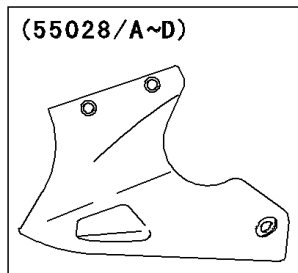

2004 Ninja® 250R PARTS DIAGRAM

Cowling Lower

F2872

WD

WD

WOD

(55028)	Ebony
(55028A)	Ebony
(55028B)	Violet
(55028C)	Silver
(55028D)	Gray

2004 Ninja® 250R PARTS LIST

Cowling Lowers

ITEM NAME	PART NUMBER	QUANTITY
BRACKET,LOWER COWLING,FR (Ref # 11045)	11045-1861	1
BRACKET,LOWER COWLING,RR,LH (Ref # 11045A)	11045-1864	1
BRACKET,LOWER COWLING,RR,RH (Ref # 11045B)	11045-1865	1
SCREEN (Ref # 14037)	14037-1094	1
MAT,LOWER COWLING,LH (Ref # 53004)	53004-1053	1
MAT,LOWER COWLING,RH (Ref # 53004A)	53004-1054	1
COWLING,LWR,EBONY (Ref # 55028A)	55028-1178-IG	1
COWLING,LWR,P.C.GRAY (Ref # 55028D)	55028-1178-615	1
BOLT-FLANGED,6X14,BLACK (Ref # 130)	130J0614	1
SCREW-PAN-CROSS (Ref # 220)	220F0620	2
SCREW,5X16,BLACK (Ref # 92009)	92009-1654	1
SCREW,6X18 (Ref # 92009A)	92009-1663	5
NUT,6MM (Ref # 92015)	92015-1602	4
COLLAR,L=9.1,BLACK (Ref # 92027)	92027-1935	1
DAMPER (Ref # 92075)	92075-1634	3
COLLAR,BLACK (Ref # 92143)	92143-1226	2