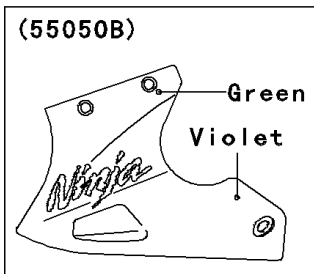

2005 Ninja® 250R PARTS DIAGRAM

Cowling Lower

F2872

WD

WD

WOD

(55028)	Ebony
(55028A)	Ebony
(55028B)	Violet
(55028C)	Silver
(55028D)	Gray

2005 Ninja® 250R PARTS LIST

Cowling Lowers

ITEM NAME	PART NUMBER	QUANTITY
BRACKET,LOWER COWLING,FR (Ref # 11045)	11045-1861	1
BRACKET,LOWER COWLING,RR,LH (Ref # 11045A)	11045-1864	1
BRACKET,LOWER COWLING,RR,RH (Ref # 11045B)	11045-1865	1
SCREEN (Ref # 14037)	14037-1094	1
MAT,LOWER COWLING,LH (Ref # 53004)	53004-1053	1
MAT,LOWER COWLING,RH (Ref # 53004A)	53004-1054	1
COWLING,LWR,EBONY (Ref # 55028A)	55028-1178-IG	1
COWLING,LWR,G.SILVER (Ref # 55028C)	55028-1178-X1	1
BOLT-FLANGED,6X14,BLACK (Ref # 130)	130J0614	1
SCREW-PAN-CROSS (Ref # 220)	220F0620	2
SCREW,5X16,BLACK (Ref # 92009)	92009-1654	1
SCREW,6X18 (Ref # 92009A)	92009-1663	5
NUT,6MM (Ref # 92015)	92015-1602	4
COLLAR,L=9.1,BLACK (Ref # 92027)	92027-1935	1
DAMPER (Ref # 92075)	92075-1634	3
COLLAR,BLACK (Ref # 92143)	92143-1226	2