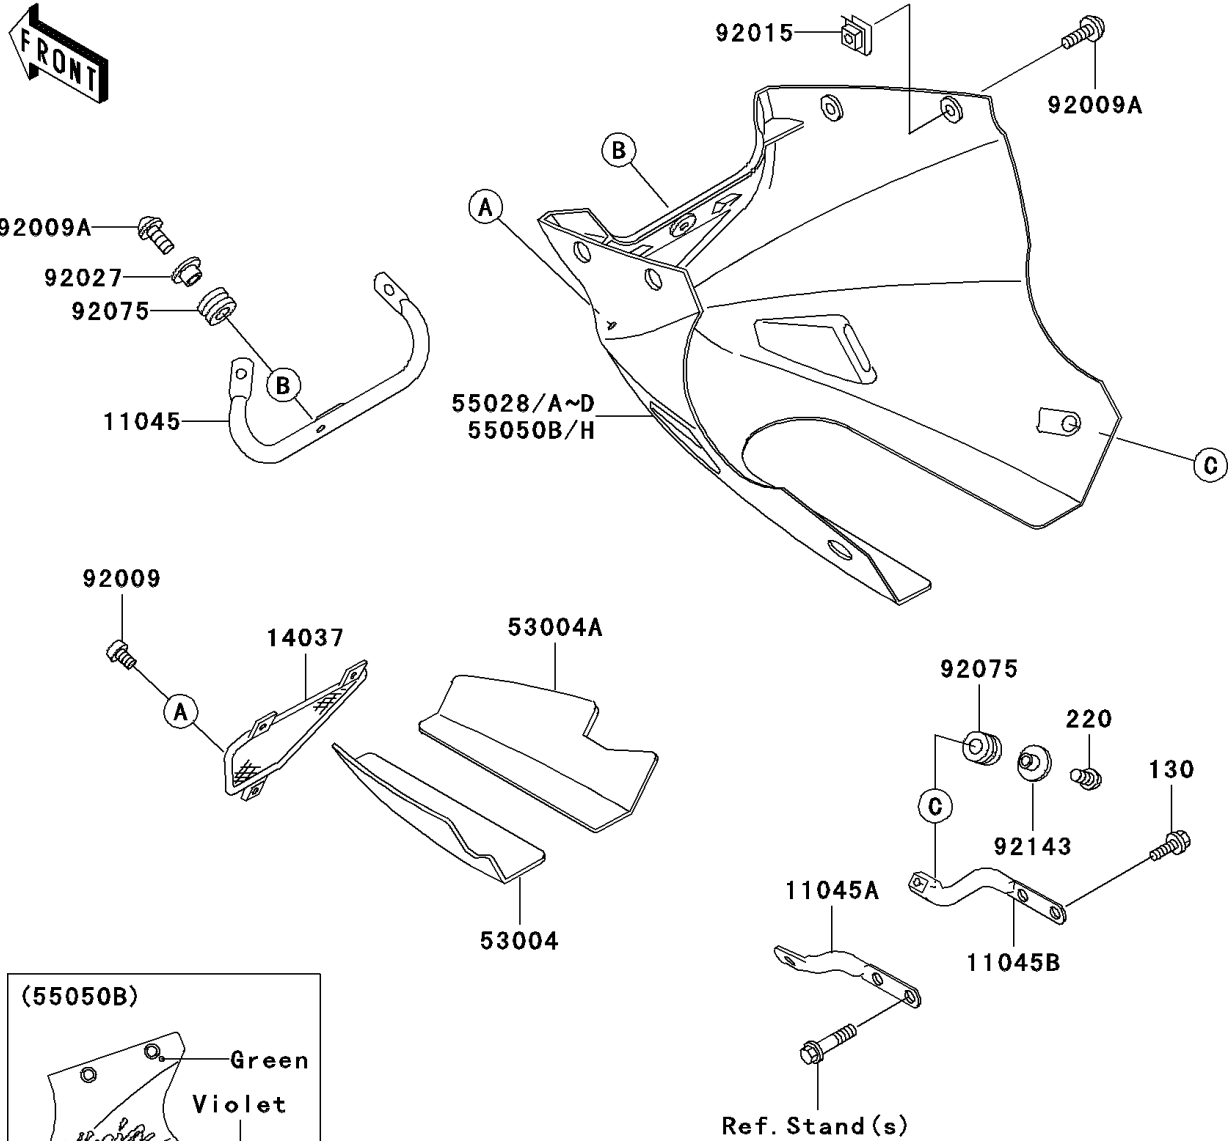

2005 Ninja® 250R PARTS DIAGRAM

Cowling Lower

F2872

WD

WD

WOD

(55028)	Ebony
(55028A)	Ebony
(55028B)	Violet
(55028C)	Silver
(55028D)	Gray

2005 Ninja® 250R PARTS LIST

Cowling Lowers

ITEM NAME	PART NUMBER	QUANTITY
BRACKET,LOWER COWLING,FR (Ref # 11045)	11045-1861	1
BRACKET,LOWER COWLING,RR,LH (Ref # 11045A)	11045-1864	1
BRACKET,LOWER COWLING,RR,RH (Ref # 11045B)	11045-1865	1
SCREEN (Ref # 14037)	14037-1094	1
MAT,LOWER COWLING,LH (Ref # 53004)	53004-1053	1
MAT,LOWER COWLING,RH (Ref # 53004A)	53004-1054	1
COWLING,LWR,EBONY (Ref # 55028A)	55028-1178-IG	1
COWLING,LWR,G.SILVER (Ref # 55028C)	55028-1178-X1	1
BOLT-FLANGED,6X14,BLACK (Ref # 130)	130J0614	1
SCREW-PAN-CROSS (Ref # 220)	220F0620	2
SCREW,5X16,BLACK (Ref # 92009)	92009-1654	1
SCREW,6X18 (Ref # 92009A)	92009-1663	5
NUT,6MM (Ref # 92015)	92015-1602	4
COLLAR,L=9.1,BLACK (Ref # 92027)	92027-1935	1
DAMPER (Ref # 92075)	92075-1634	3
COLLAR,BLACK (Ref # 92143)	92143-1226	2