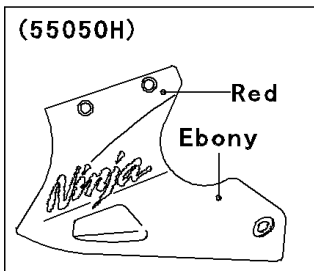

2005 Ninja® 250R PARTS DIAGRAM

Cowling Lower

F2872

WD

WD

WOD

(55028)	Ebony
(55028A)	Ebony
(55028B)	Violet
(55028C)	Silver
(55028D)	Gray

2005 Ninja® 250R PARTS LIST

Cowling Lowers

ITEM NAME	PART NUMBER	QUANTITY
BRACKET,LOWER COWLING,FR (Ref # 11045)	11045-1861	1
BRACKET,LOWER COWLING,RR,LH (Ref # 11045A)	11045-1864	1
BRACKET,LOWER COWLING,RR,RH (Ref # 11045B)	11045-1865	1
SCREEN (Ref # 14037)	14037-1094	1
MAT,LOWER COWLING,LH (Ref # 53004)	53004-1053	1
MAT,LOWER COWLING,RH (Ref # 53004A)	53004-1054	1
COWLING,LWR,EBONY (Ref # 55028A)	55028-1178-IG	1
COWLING,LWR,G.SILVER (Ref # 55028C)	55028-1178-X1	1
BOLT-FLANGED,6X14,BLACK (Ref # 130)	130J0614	1
SCREW-PAN-CROSS (Ref # 220)	220F0620	2
SCREW,5X16,BLACK (Ref # 92009)	92009-1654	1
SCREW,6X18 (Ref # 92009A)	92009-1663	5
NUT,6MM (Ref # 92015)	92015-1602	4
COLLAR,L=9.1,BLACK (Ref # 92027)	92027-1935	1
DAMPER (Ref # 92075)	92075-1634	3
COLLAR,BLACK (Ref # 92143)	92143-1226	2