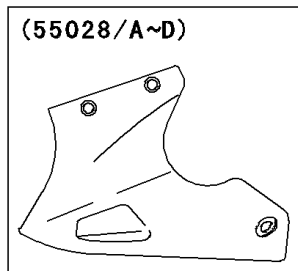

2005 Ninja® 250R PARTS DIAGRAM

Cowling Lower

F2872

WD

WD

WOD

(55028)	Ebony
(55028A)	Ebony
(55028B)	Violet
(55028C)	Silver
(55028D)	Gray

2005 Ninja® 250R PARTS LIST