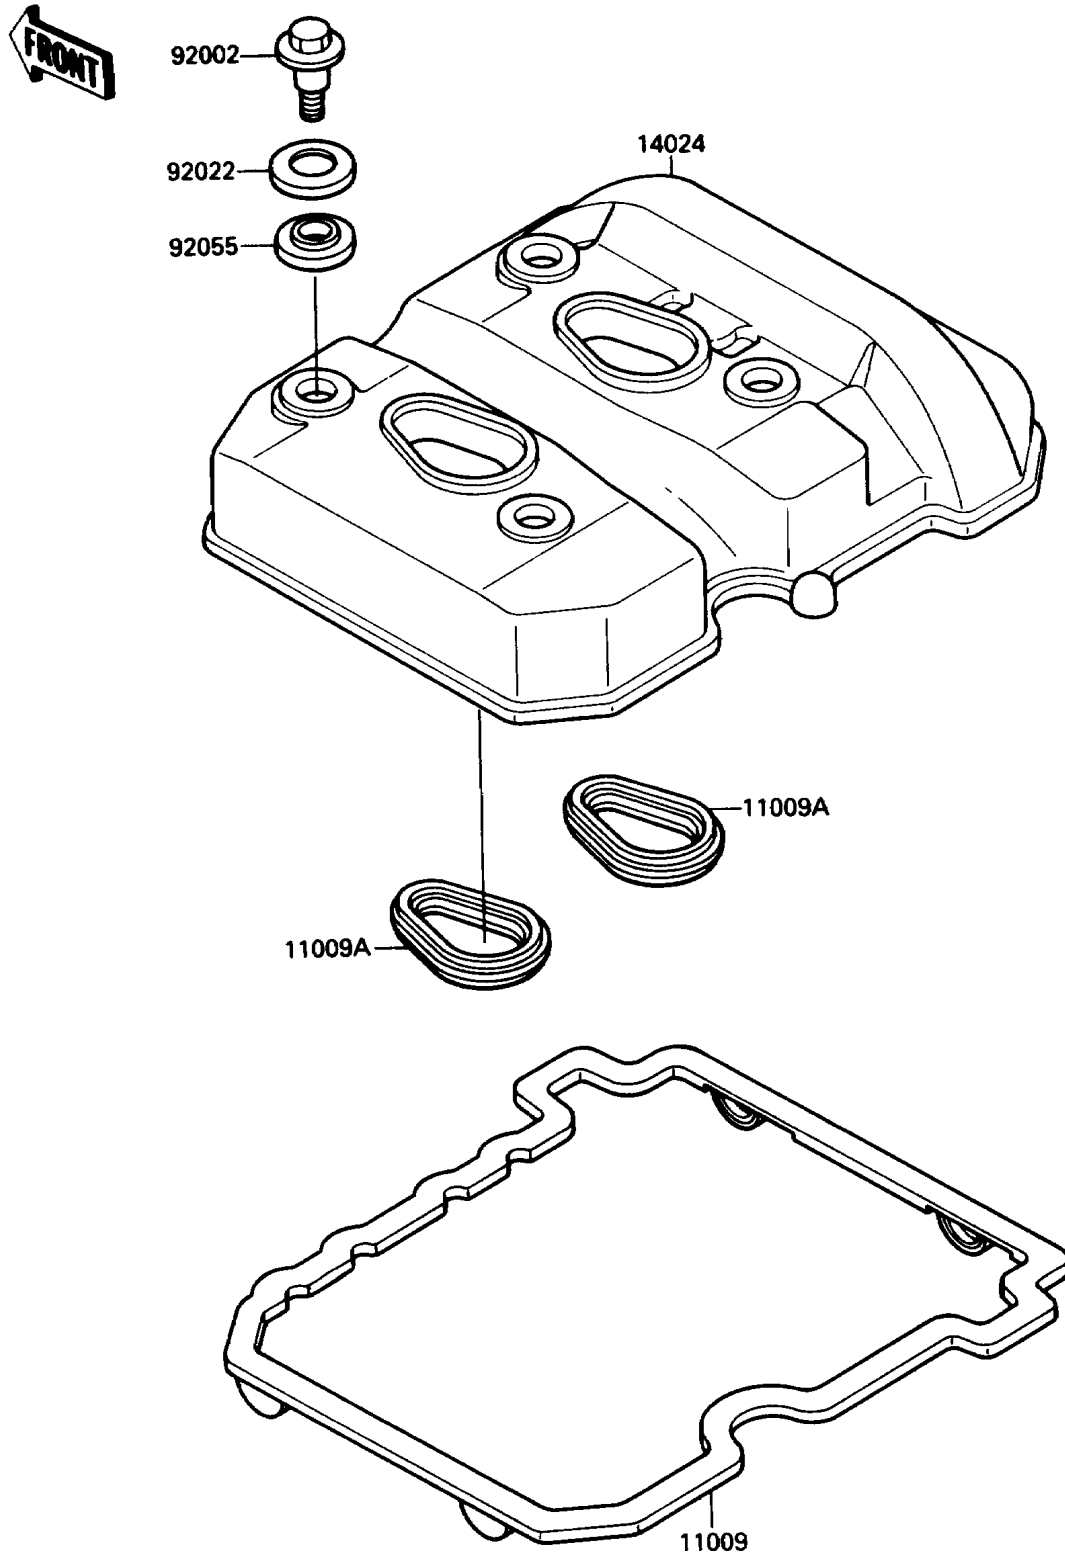

# 1988 NINJA® 250R PARTS DIAGRAM

Cylinder Head Cover

E1112-0098

# 1988 NINJA® 250R PARTS LIST

## Cylinder Head Cover

ITEM NAME	PART NUMBER	QUANTITY
GASKET,CYLINDER HEAD COVER (Ref # 11009)	11009-1574	1
GASKET (Ref # 11009A)	11009-1575	2
COVER,CYLINDER HEAD (Ref # 14024)	14024-1523	1
BOLT,HEAD COVER (Ref # 92002)	92002-1504	4
WASHER,HEAD COVER BOLT (Ref # 92022)	92022-1637	4
RING-O,HEAD COVER BOLT (Ref # 92055)	92055-1225	4