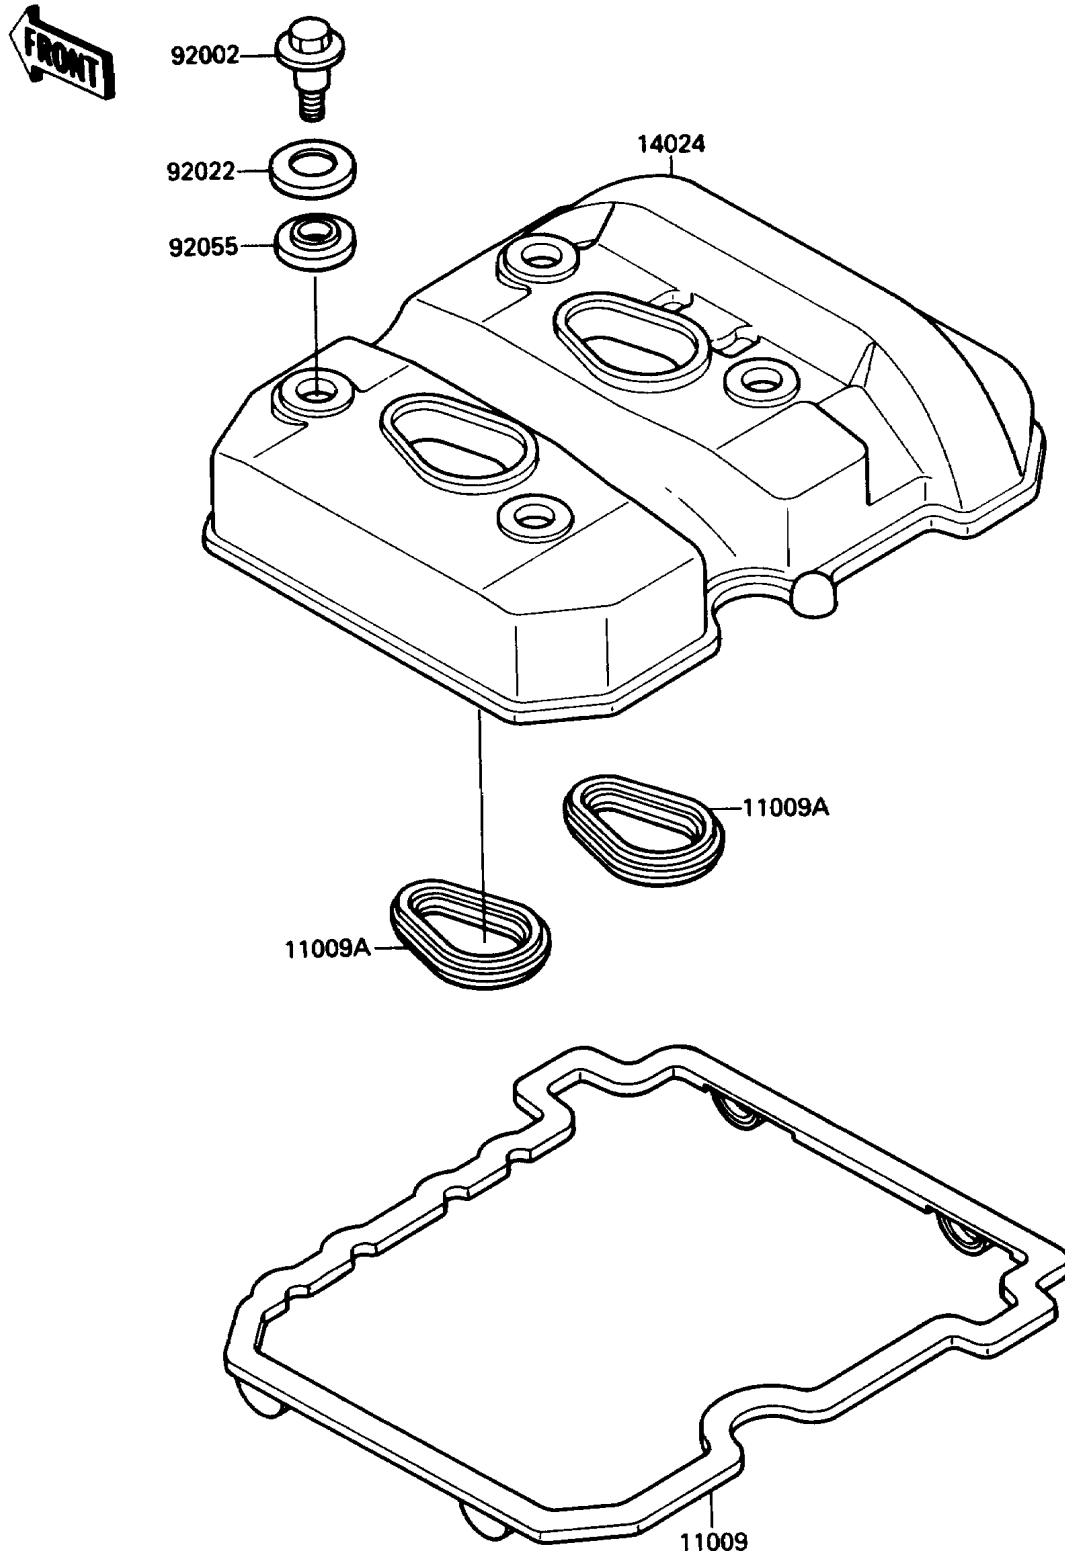

1989 Ninja® 250R PARTS DIAGRAM

Cylinder Head Cover

E1112-0098

1989 Ninja® 250R PARTS LIST

Cylinder Head Cover

ITEM NAME	PART NUMBER	QUANTITY
GASKET,CYLINDER HEAD COVER (Ref # 11009)	11009-1574	1
GASKET (Ref # 11009A)	11009-1575	2
COVER,CYLINDER HEAD (Ref # 14024)	14024-1523	1
BOLT,HEAD COVER (Ref # 92002)	92002-1504	4
WASHER,HEAD COVER BOLT (Ref # 92022)	92022-1637	4
RING-O,HEAD COVER BOLT (Ref # 92055)	92055-1225	4