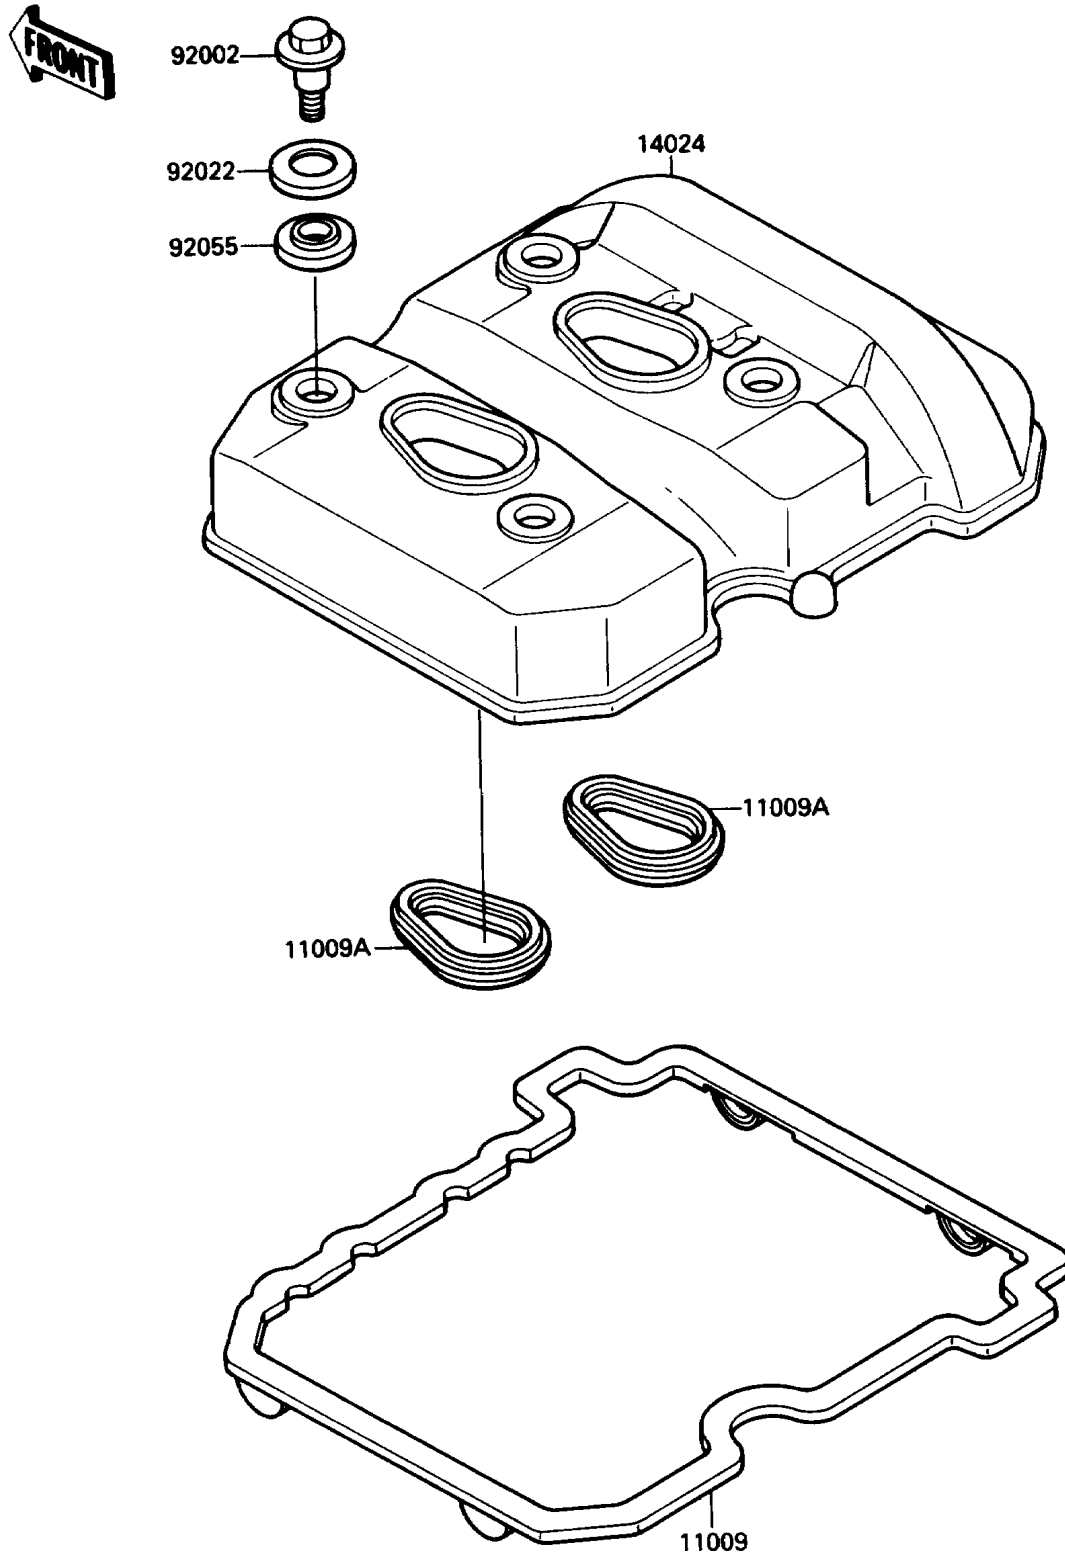

1990 Ninja® 250R PARTS DIAGRAM

Cylinder Head Cover

E1112-0098

1990 Ninja® 250R PARTS LIST

Cylinder Head Cover

ITEM NAME	PART NUMBER	QUANTITY
GASKET,CYLINDER HEAD COVER (Ref # 11009)	11009-1574	1
GASKET (Ref # 11009A)	11009-1575	2
COVER,CYLINDER HEAD (Ref # 14024)	14024-1523	1
BOLT,HEAD COVER (Ref # 92002)	92002-1504	4
WASHER,HEAD COVER BOLT (Ref # 92022)	92022-1637	4
RING-O,HEAD COVER BOLT (Ref # 92055)	92055-1225	4