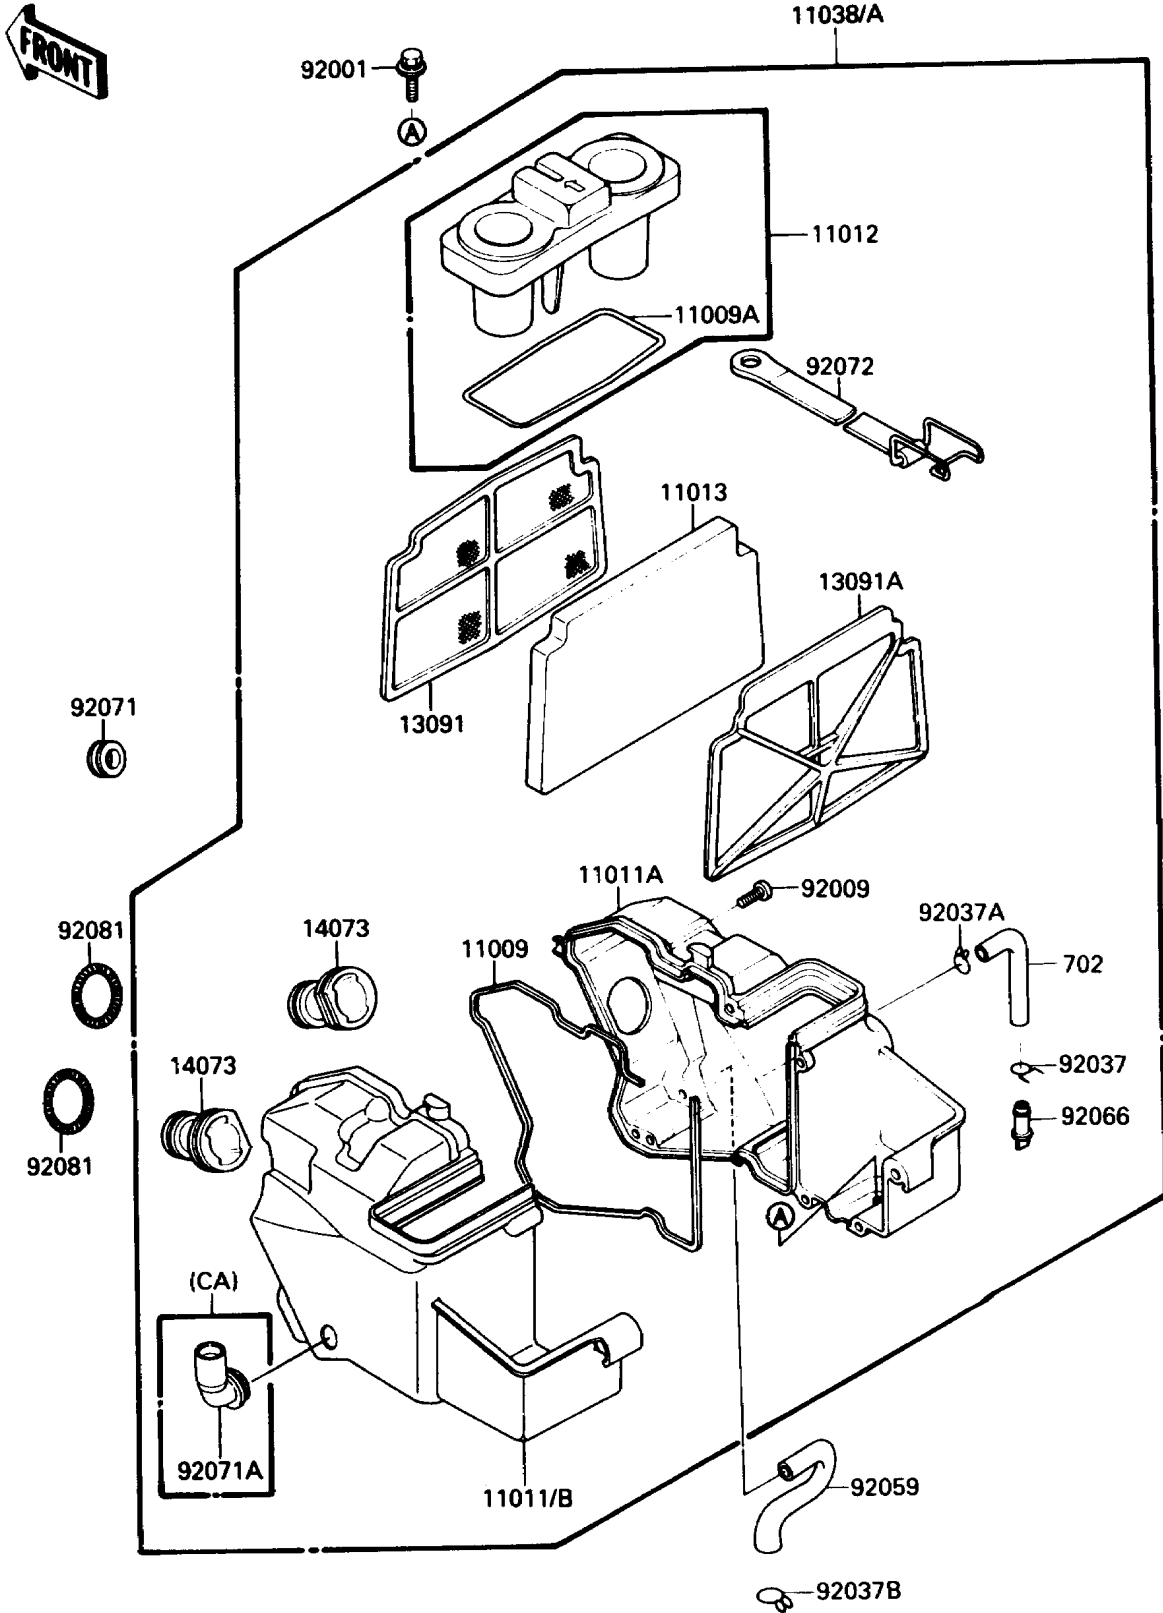

1990 Ninja® 250R PARTS DIAGRAM

Air Cleaner

1990 Ninja® 250R PARTS LIST

Air Cleaner

ITEM NAME	PART NUMBER	QUANTITY
GASKET,AIR FILTER (Ref # 11009)	11009-1599	1
GASKET,AIR FILTER CAP (Ref # 11009A)	11009-1613	1
CASE-AIR FILTER,LH (Ref # 11011)	11011-1218	1
CASE-AIR FILTER,RH (Ref # 11011A)	11011-1219	1
CASE-AIR FILTER,LH (Ref # 11011B)	11011-1233	1
CAP,INTAKE (Ref # 11012)	11012-1504	1
ELEMENT-AIR FILTER (Ref # 11013)	11013-1141	1
CASE-ASSY-AIR FILTER (Ref # 11038)	11038-1063	1
CASE-ASSY-AIR FILTER (Ref # 11038A)	11038-1067	1
HOLDER,AIR FILTER,FR (Ref # 13091)	13091-1421	1
HOLDER,AIR FILTER,RR (Ref # 13091A)	13091-1422	1
DUCT,AIR FILTER (Ref # 14073)	14073-1307	2
BOLT,6X20 (Ref # 92001)	92001-1773	2
SCREW,TAPPING,5X25 (Ref # 92009)	92009-1339	10
CLAMP (Ref # 92037)	92037-1712	1
CLAMP,TUBE (Ref # 92037A)	92037-1972	1
CLAMP,TUBE (Ref # 92037B)	92037-213	1
TUBE,BREAHER (Ref # 92059)	92059-1676	1
PLUG,DRAIN (Ref # 92066)	92066-1211	1
GROMMET,RESERVOIR (Ref # 92071)	92071-1047	1
GROMMET,AIR FILTER (Ref # 92071A)	92071-1114	1
BAND,AIR FILTER (Ref # 92072)	92072-1196	1
SPRING,AIR FILTER DUCT (Ref # 92081)	92081-1422	2
TUBE-RUBBER (Ref # 702)	702A07200	1