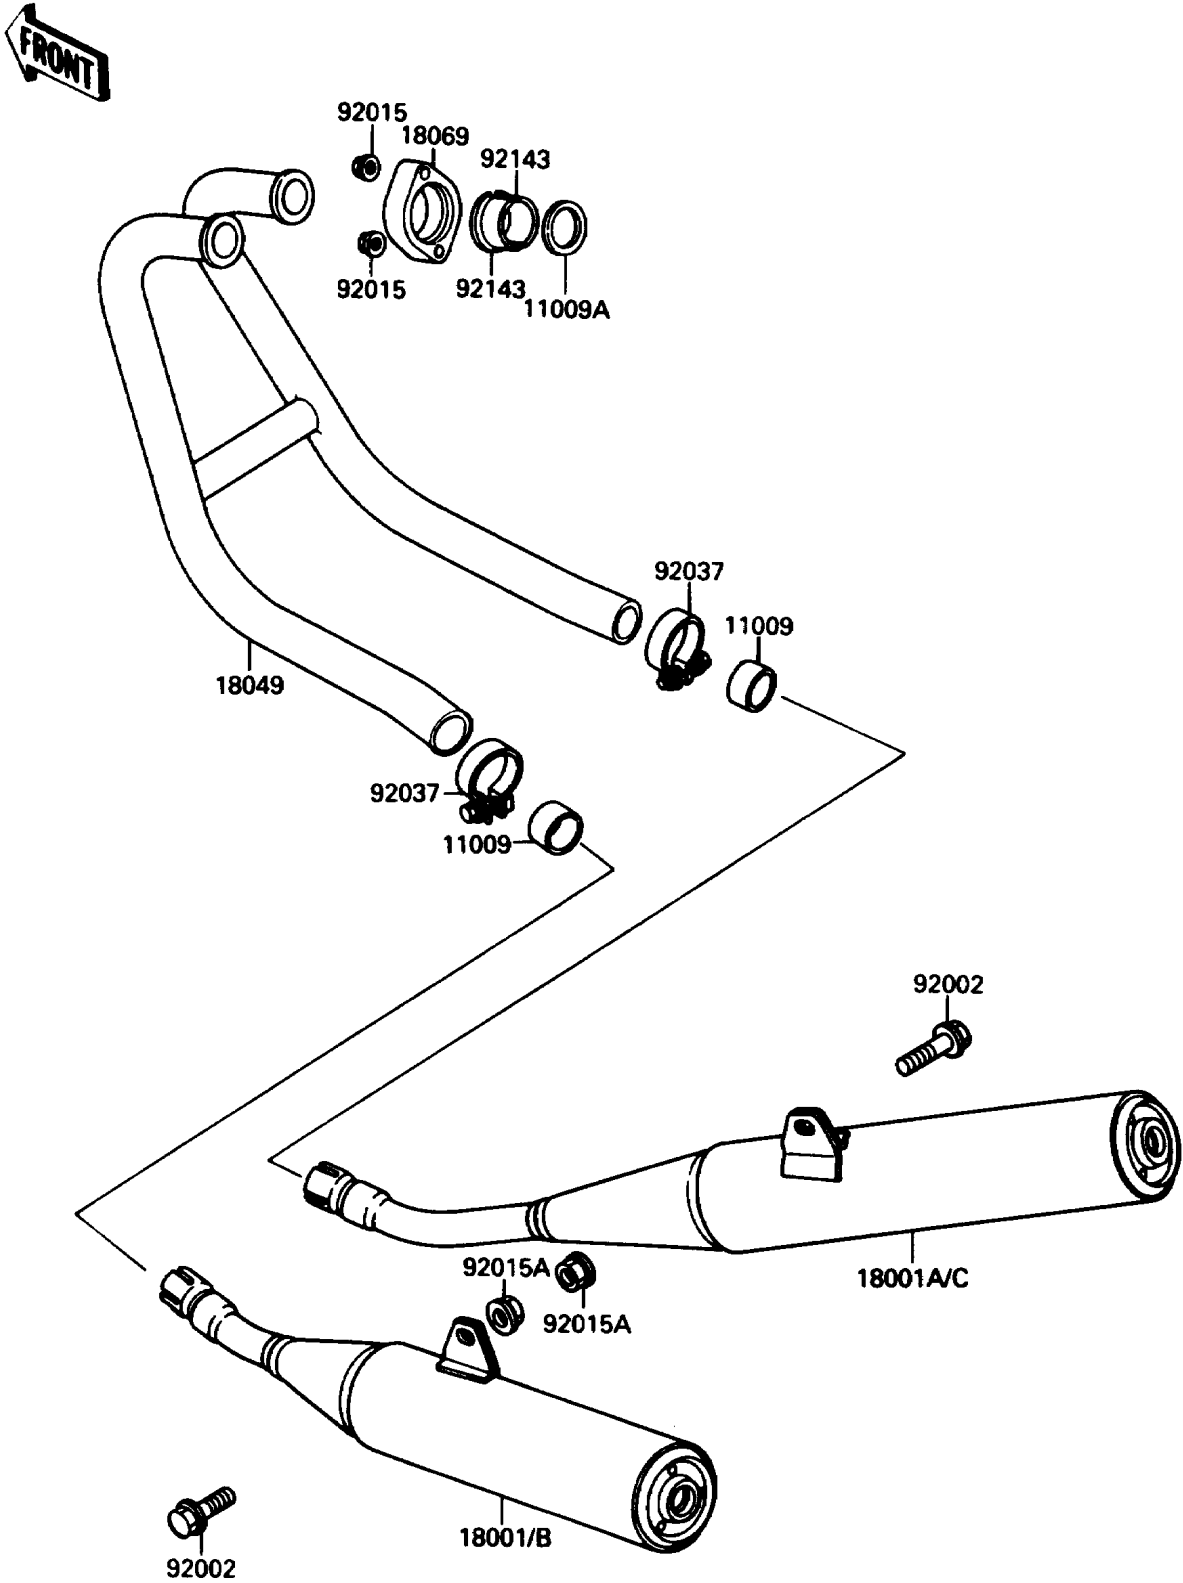

# 1989 Ninja® 250R PARTS DIAGRAM

Muffler(s)

E1140-0249

# 1989 Ninja® 250R PARTS LIST

## Muffler(s)

ITEM NAME	PART NUMBER	QUANTITY
GASKET,MUFFLER CONNECTING (Ref # 11009)	11009-1606	2
GASKET,EXHAUST PIPE HOLDER (Ref # 11009A)	18067-004	2
MUFFLER,LH (Ref # 18001)	18001-1695	1
MUFFLER,RH (Ref # 18001A)	18001-1696	1
MUFFLER,LH (Ref # 18001B)	18001-1724	1
MUFFLER,RH (Ref # 18001C)	18001-1725	1
PIPE-EXHAUST (Ref # 18049)	18049-1431	1
HOLDER-EXHAUST PIPE (Ref # 18069)	18069-1075	2
BOLT,10X30 (Ref # 92002)	92002-1787	2
NUT,6MM (Ref # 92015)	92015-1365	4
NUT,FLANGED,10MM (Ref # 92015A)	92015-1387	2
CLAMP,39.5MM (Ref # 92037)	92037-1792	2
COLLAR,EXHAUST PIPE (Ref # 92143)	92143-1006	4