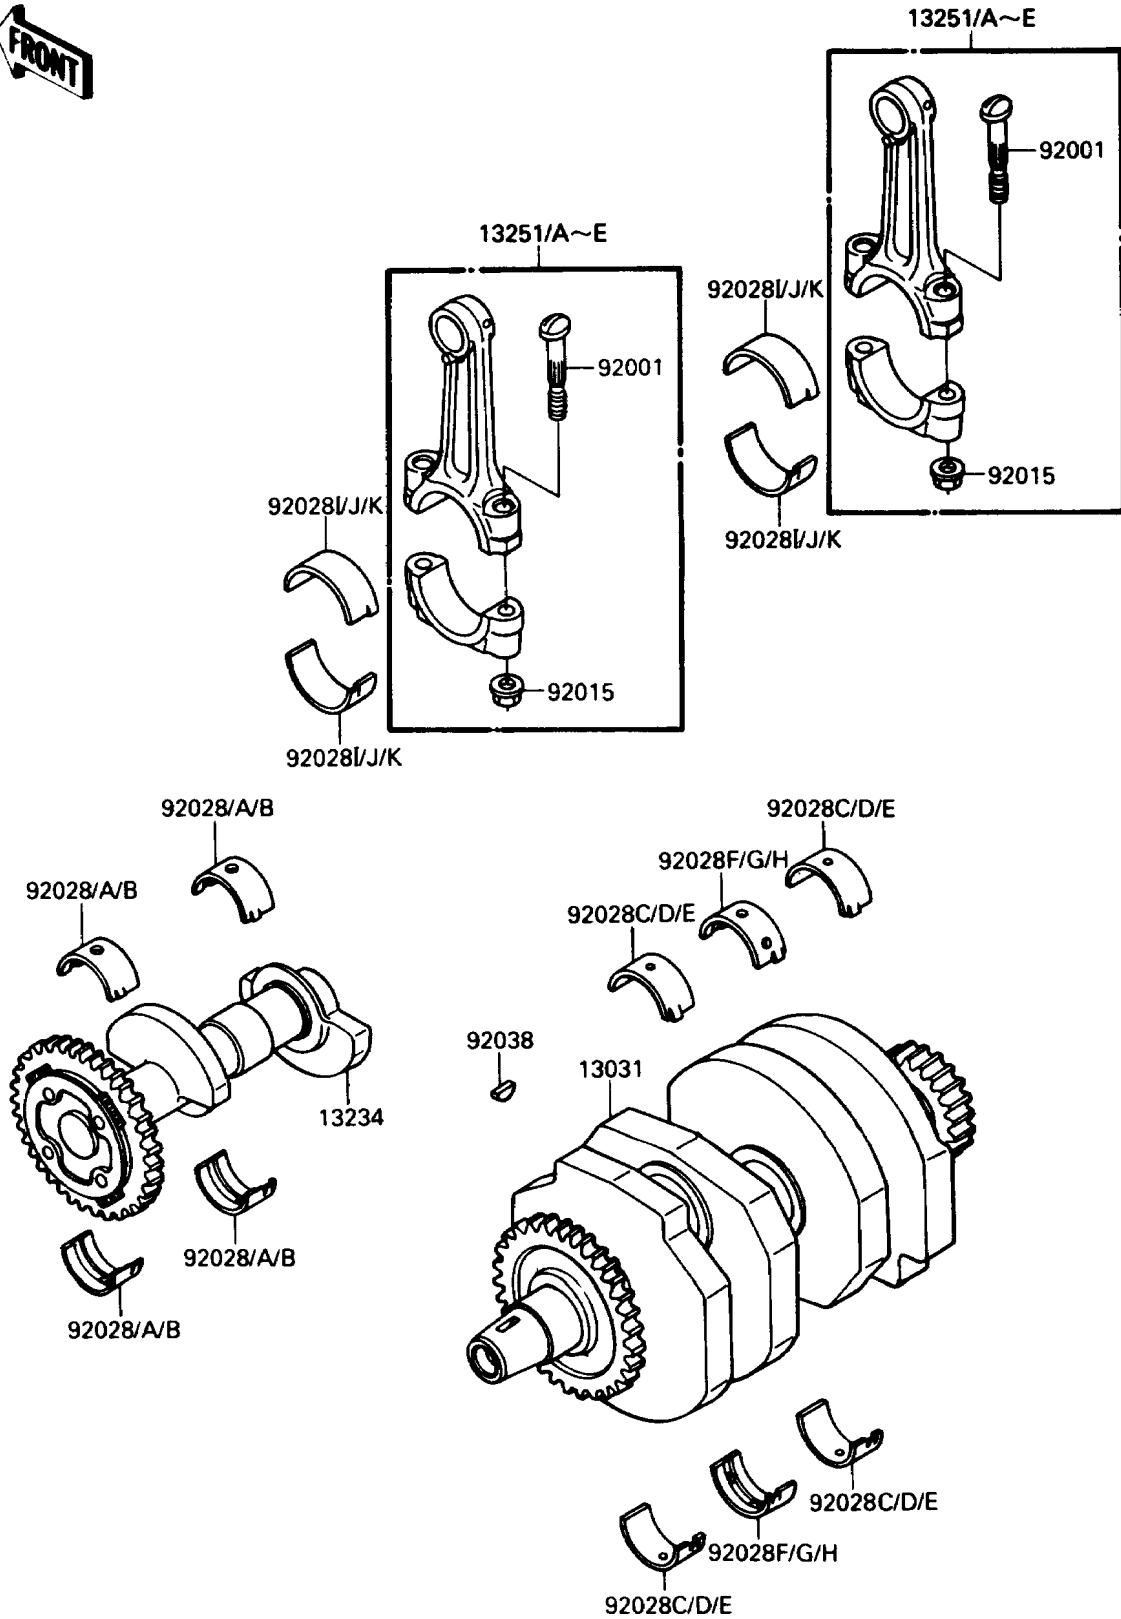

1988 NINJA® 250R PARTS DIAGRAM

Crankshaft

1988 NINJA® 250R PARTS LIST

Crankshaft

ITEM NAME	PART NUMBER	QUANTITY
CRANKSHAFT-COMP (Ref # 13031)	13031-1247	1
SHAFT-COMP,BALANCER (Ref # 13234)	13234-1065	1
ROD-ASSY-CONNECTING,F (Ref # 13251)	13251-1083-FF	2
ROD-ASSY-CONNECTING,G (Ref # 13251A)	13251-1083-GG	2
ROD-ASSY-CONNECTING,H (Ref # 13251B)	13251-1083-HH	2
ROD-ASSY-CONNECTING,I (Ref # 13251C)	13251-1083-II	2
ROD-ASSY-CONNECTING,J (Ref # 13251D)	13251-1083-JJ	2
ROD-ASSY-CONNECTING,K (Ref # 13251E)	13251-1083-KK	2
BOLT,CONNECTING ROD,7MM (Ref # 92001)	92001-1793	4
NUT,CONNECTING ROD,7MM (Ref # 92015)	92015-1527	4
BUSHING,BALANCER,BLUE (Ref # 92028)	92028-1422	AR
BUSHING,BALANCER,BLACK (Ref # 92028A)	92028-1423	AR
BUSHING,BALANCER,BROWN (Ref # 92028B)	92028-1424	AR
BUSHING,CRANKSHAFT,#1&3,BLUE (Ref # 92028C)	92028-1486	AR
BUSHING,CRANKSHAFT,#1&3,BLACK (Ref # 92028D)	92028-1487	AR
BUSHING,CRANKSHAFT,#1&3,BROWN (Ref # 92028E)	92028-1488	AR
BUSHING,CRANKSHAFT,#2,BLUE (Ref # 92028F)	92028-1489	AR
BUSHING,CRANKSHAFT,#2,BLACK (Ref # 92028G)	92028-1490	AR
BUSHING,CRANKSHAFT,#2,BROWN (Ref # 92028H)	92028-1491	AR
BUSHING,CONNECTING ROD,BLUE (Ref # 92028I)	92028-1492	AR
BUSHING,CONNECTING ROD,BLACK (Ref # 92028J)	92028-1493	AR
BUSHING,CONNECTING ROD,BROWN (Ref # 92028K)	92028-1494	AR
KEY,WOODRUFF (Ref # 92038)	92038-001	1