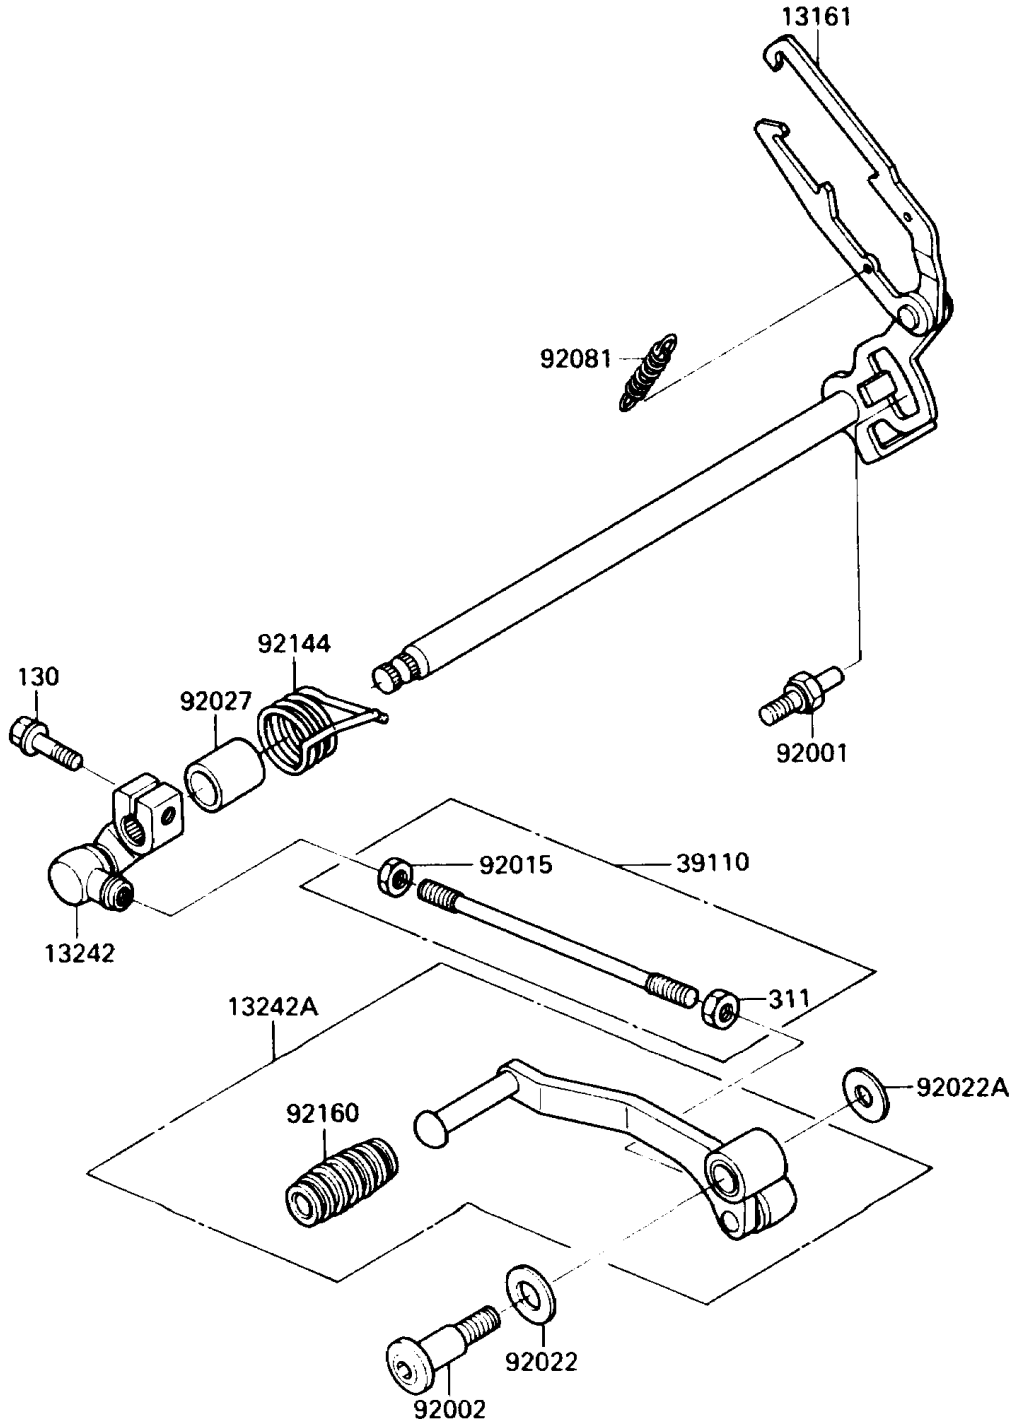

1990 Ninja® 250R PARTS DIAGRAM

Gear Change Mechanism

E1370

1990 Ninja® 250R PARTS LIST

Gear Change Mechanism

ITEM NAME	PART NUMBER	QUANTITY
-----------	-------------	----------