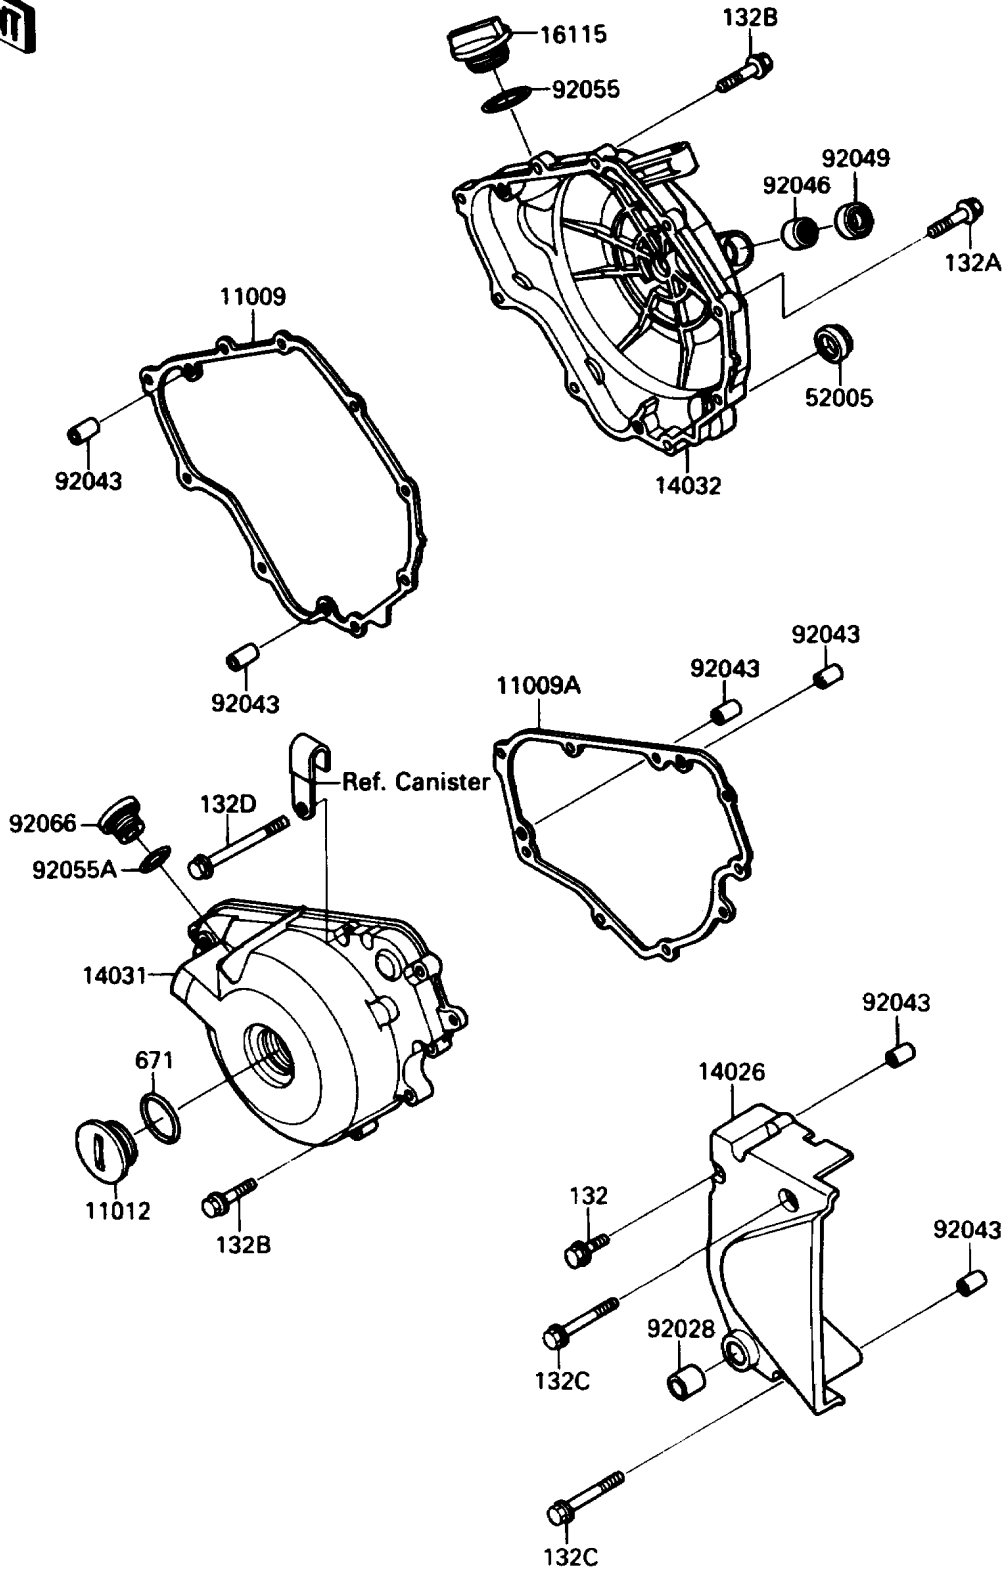

1989 Ninja® 250R PARTS DIAGRAM

Engine Cover(s)

1989 Ninja® 250R PARTS LIST

Engine Cover(s)

ITEM NAME	PART NUMBER	QUANTITY
GASKET,CLUTCH COVER (Ref # 11009)	11009-1569	1
GASKET,GENERATOR COVER (Ref # 11009A)	11009-1570	1
CAP (Ref # 11012)	11012-1362	1
COVER-CHAIN (Ref # 14026)	14026-1122	1
COVER-GENERATOR (Ref # 14031)	14031-1225	1
COVER-CLUTCH (Ref # 14032)	14032-1213	1
CAP-OIL FILLER (Ref # 16115)	16115-1009	1
GAUGE,OIL LEVEL (Ref # 52005)	52005-1009	1
BUSHING (Ref # 92028)	92028-1347	1
PIN,6.2X8X14 (Ref # 92043)	92043-1263	6
BEARING-NEEDLE,HK1210 (Ref # 92046)	92046-1010	1
SEAL-OIL,TB12205.5 (Ref # 92049)	92049-1271	1
RING-O,31.5X2.6 (Ref # 92055)	92055-049	1
RING-O (Ref # 92055A)	92055-1146	1
PLUG,COVER (Ref # 92066)	92066-1163	1
BOLT-FLANGED-SMALL (Ref # 132)	132J0620	1
BOLT-FLANGED-SMALL (Ref # 132A)	132J0625	2
BOLT-FLANGED-SMALL (Ref # 132B)	132J0630	15
BOLT-FLANGED-SMALL (Ref # 132C)	132J0650	2
BOLT-FLANGED-SMALL (Ref # 132D)	132J0675	1
O RING,40MM (Ref # 671)	671B2540	1