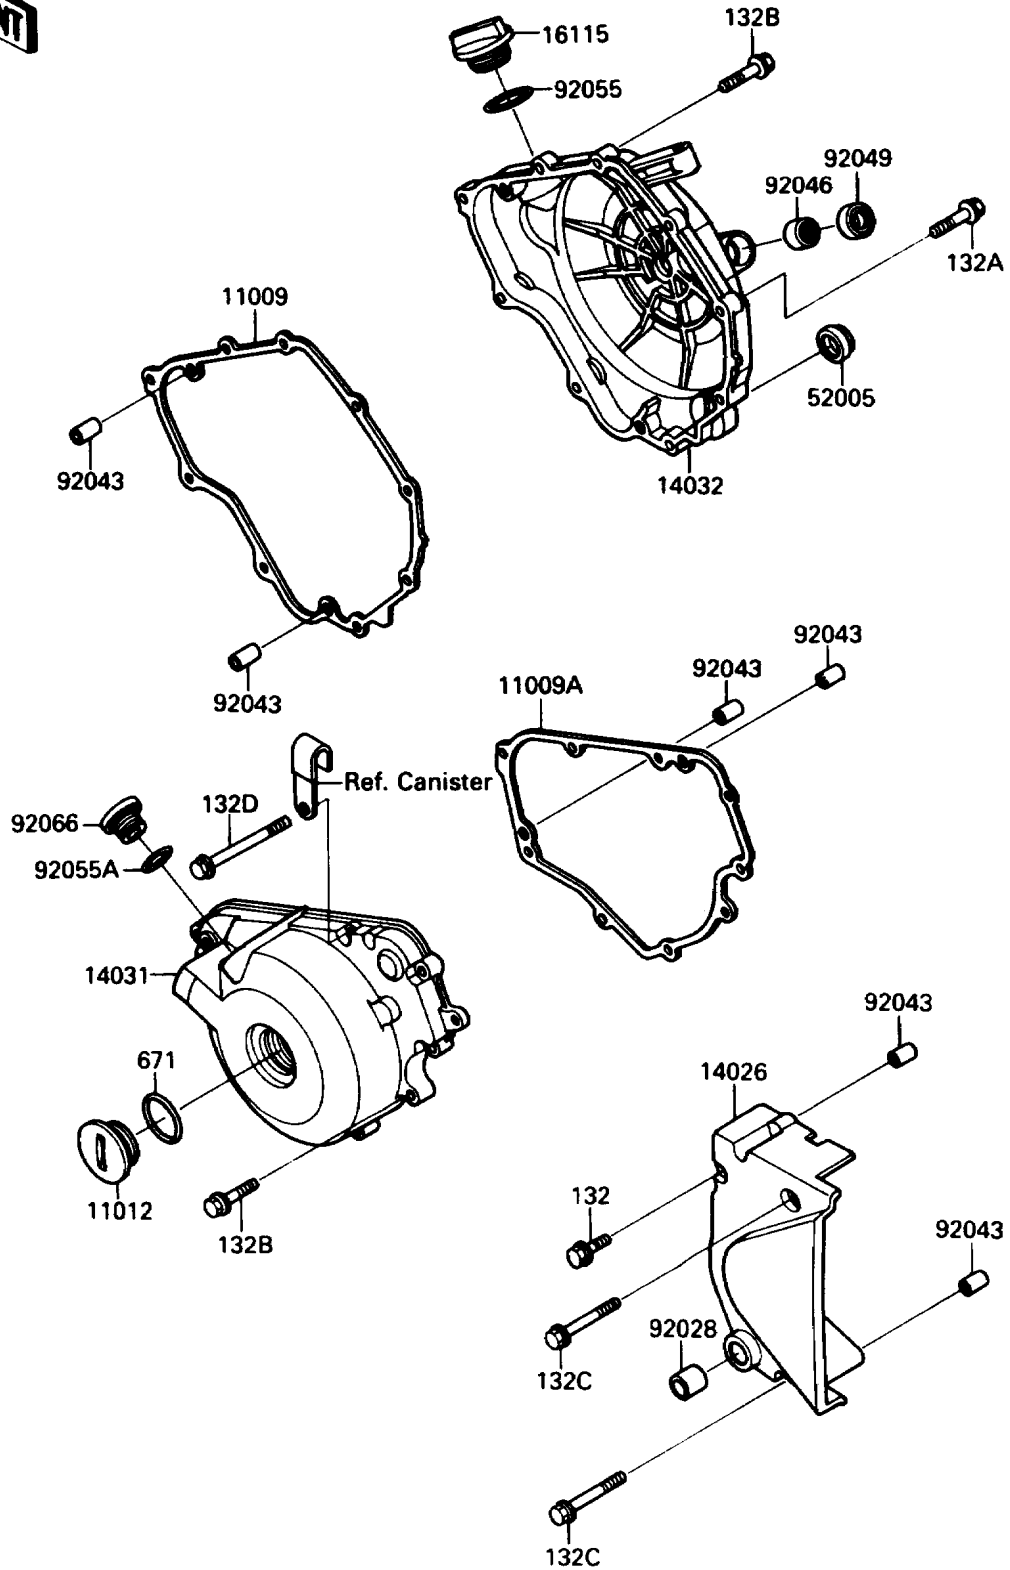

1989 Ninja® 250R PARTS DIAGRAM

Engine Cover(s)

1989 Ninja® 250R PARTS LIST

Engine Cover(s)

ITEM NAME	PART NUMBER	QUANTITY
GASKET,CLUTCH COVER (Ref # 11009)	11009-1569	1
GASKET,GENERATOR COVER (Ref # 11009A)	11009-1570	1
CAP (Ref # 11012)	11012-1362	1
COVER-CHAIN (Ref # 14026)	14026-1122	1
COVER-GENERATOR (Ref # 14031)	14031-1225	1
COVER-CLUTCH (Ref # 14032)	14032-1213	1
CAP-OIL FILLER (Ref # 16115)	16115-1009	1
GAUGE,OIL LEVEL (Ref # 52005)	52005-1009	1
BUSHING (Ref # 92028)	92028-1347	1
PIN,6.2X8X14 (Ref # 92043)	92043-1263	6
BEARING-NEEDLE,HK1210 (Ref # 92046)	92046-1010	1
SEAL-OIL,TB12205.5 (Ref # 92049)	92049-1271	1
RING-O,31.5X2.6 (Ref # 92055)	92055-049	1
RING-O (Ref # 92055A)	92055-1146	1
PLUG,COVER (Ref # 92066)	92066-1163	1
BOLT-FLANGED-SMALL (Ref # 132)	132J0620	1
BOLT-FLANGED-SMALL (Ref # 132A)	132J0625	2
BOLT-FLANGED-SMALL (Ref # 132B)	132J0630	15
BOLT-FLANGED-SMALL (Ref # 132C)	132J0650	2
BOLT-FLANGED-SMALL (Ref # 132D)	132J0675	1
O RING,40MM (Ref # 671)	671B2540	1