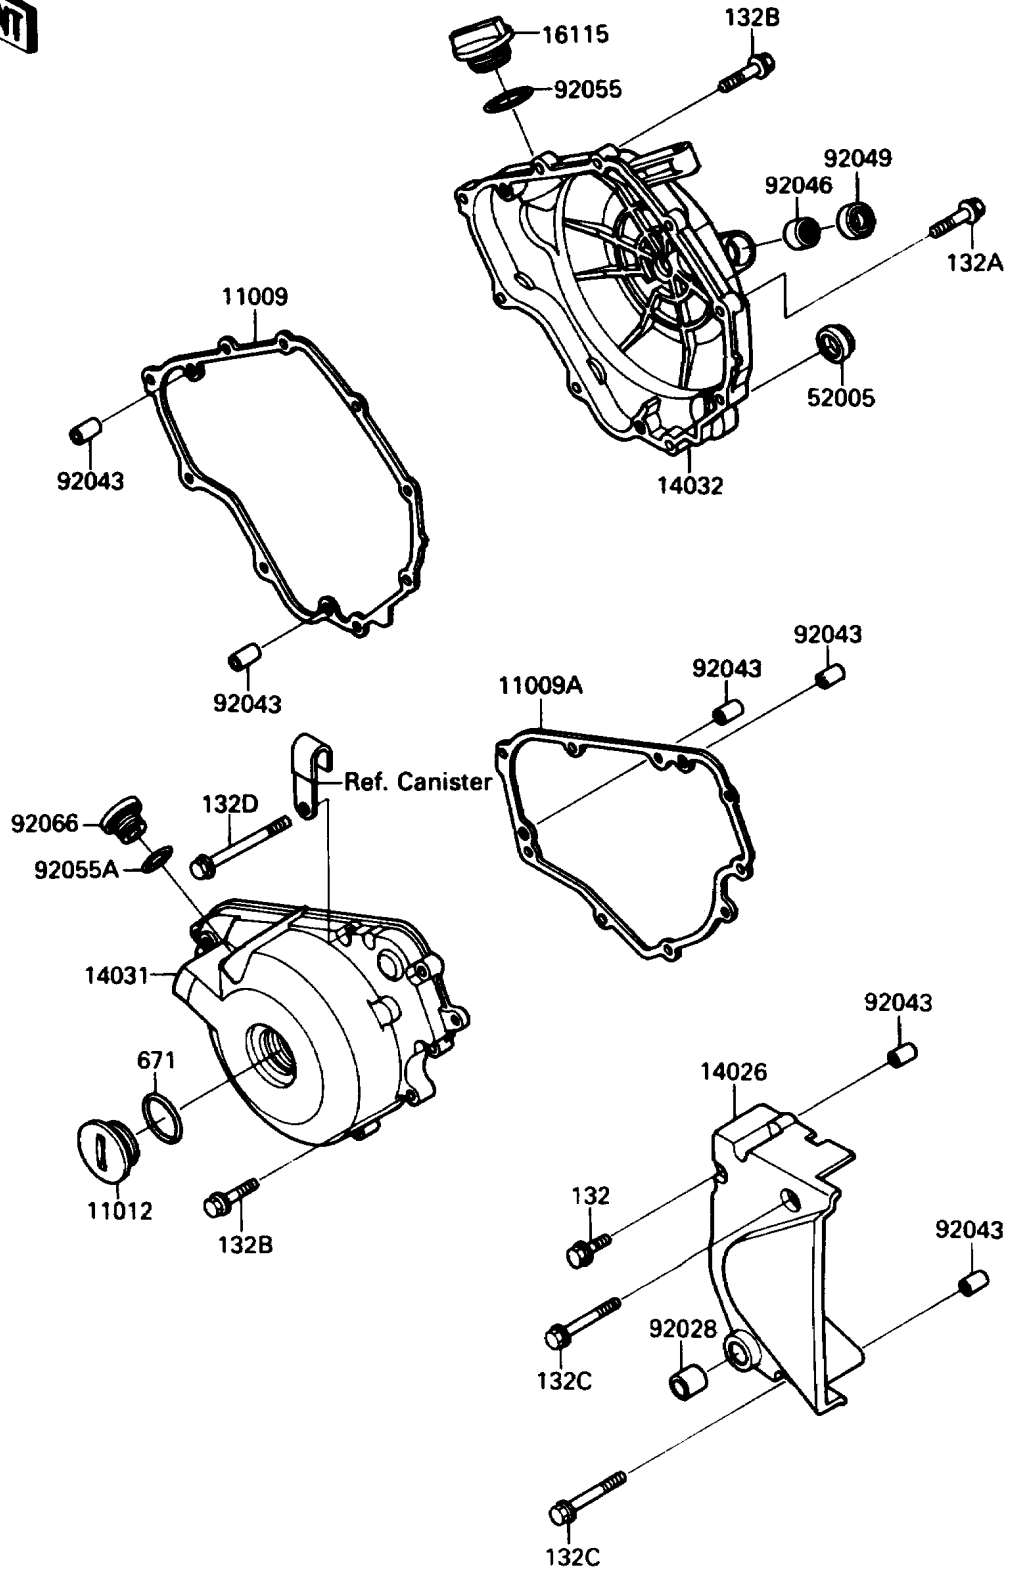

1990 Ninja® 250R PARTS DIAGRAM

Engine Cover(s)

1990 Ninja® 250R PARTS LIST

Engine Cover(s)

ITEM NAME	PART NUMBER	QUANTITY
GASKET,CLUTCH COVER (Ref # 11009)	11009-1569	1
GASKET,GENERATOR COVER (Ref # 11009A)	11009-1570	1
CAP (Ref # 11012)	11012-1362	1
COVER-CHAIN (Ref # 14026)	14026-1122	1
COVER-GENERATOR (Ref # 14031)	14031-1225	1
COVER-CLUTCH (Ref # 14032)	14032-1213	1
CAP-OIL FILLER (Ref # 16115)	16115-1009	1
GAUGE,OIL LEVEL (Ref # 52005)	52005-1009	1
BUSHING (Ref # 92028)	92028-1347	1
PIN,6.2X8X14 (Ref # 92043)	92043-1263	6
BEARING-NEEDLE,HK1210 (Ref # 92046)	92046-1010	1
SEAL-OIL,TB12205.5 (Ref # 92049)	92049-1271	1
RING-O,31.5X2.6 (Ref # 92055)	92055-049	1
RING-O (Ref # 92055A)	92055-1146	1
PLUG,COVER (Ref # 92066)	92066-1163	1
BOLT-FLANGED-SMALL (Ref # 132)	132J0620	1
BOLT-FLANGED-SMALL (Ref # 132A)	132J0625	2
BOLT-FLANGED-SMALL (Ref # 132B)	132J0630	15
BOLT-FLANGED-SMALL (Ref # 132C)	132J0650	2
BOLT-FLANGED-SMALL (Ref # 132D)	132J0675	1
O RING,40MM (Ref # 671)	671B2540	1