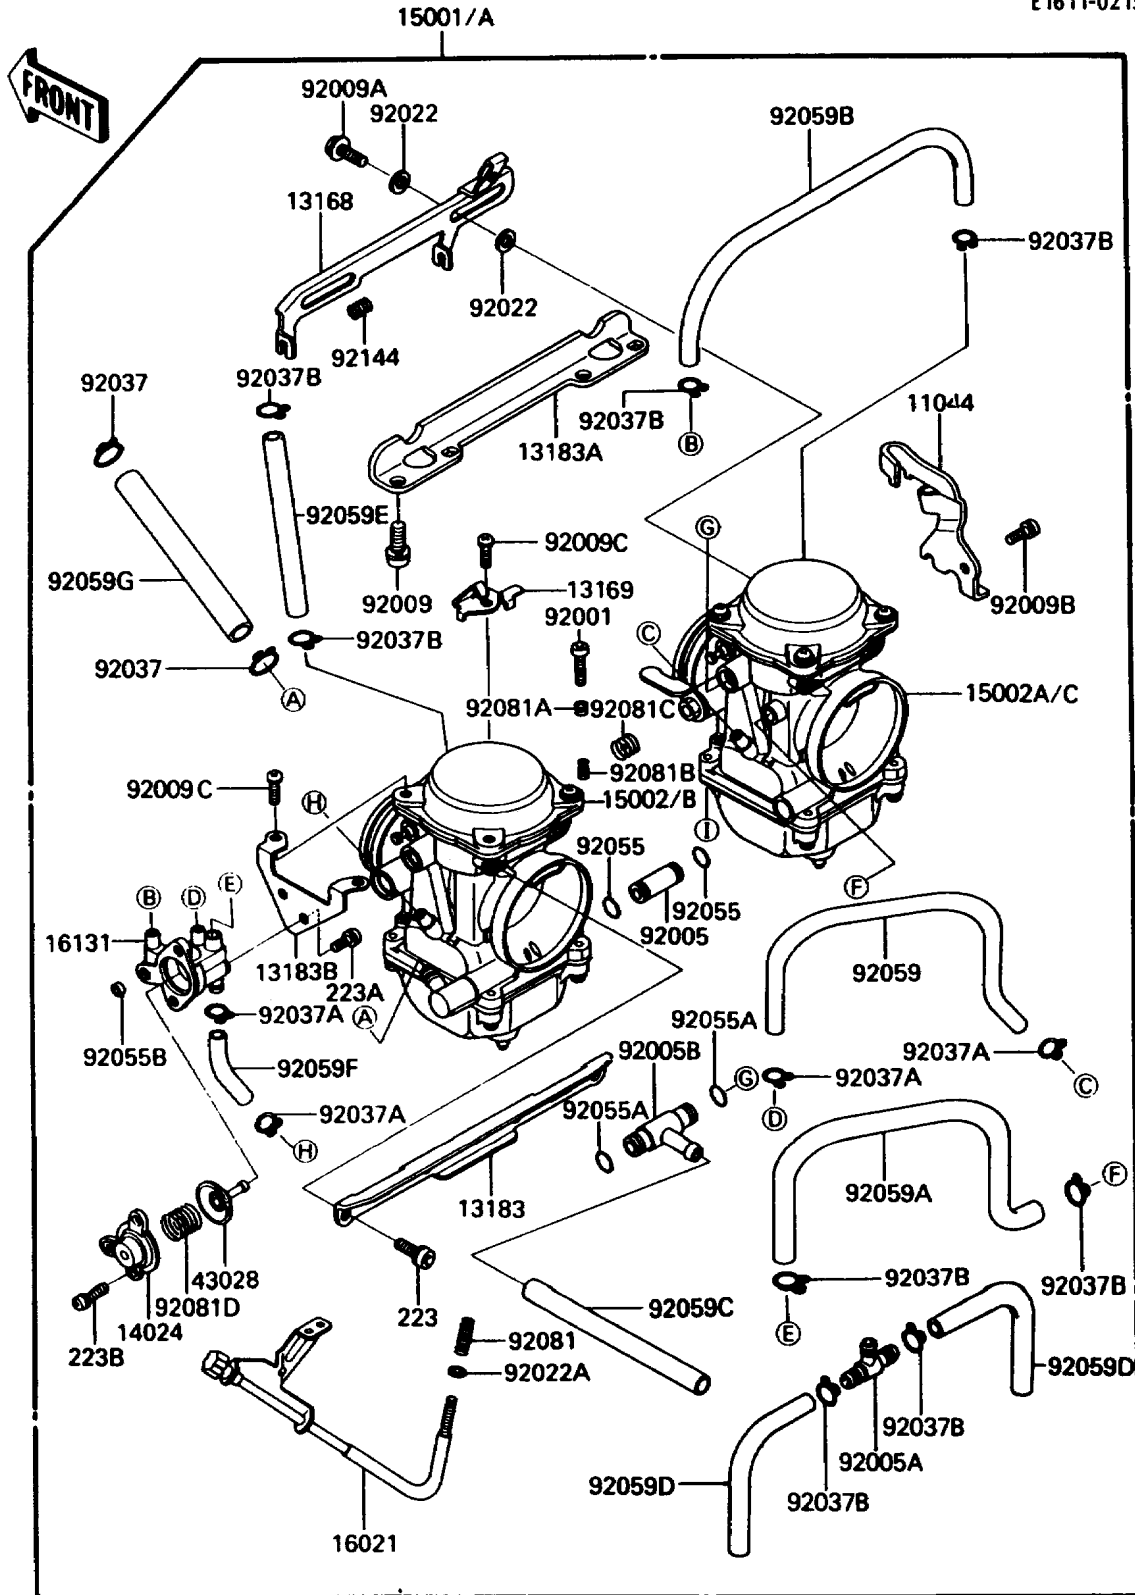

1988 NINJA® 250R PARTS DIAGRAM

Carburetor

E1611-0215