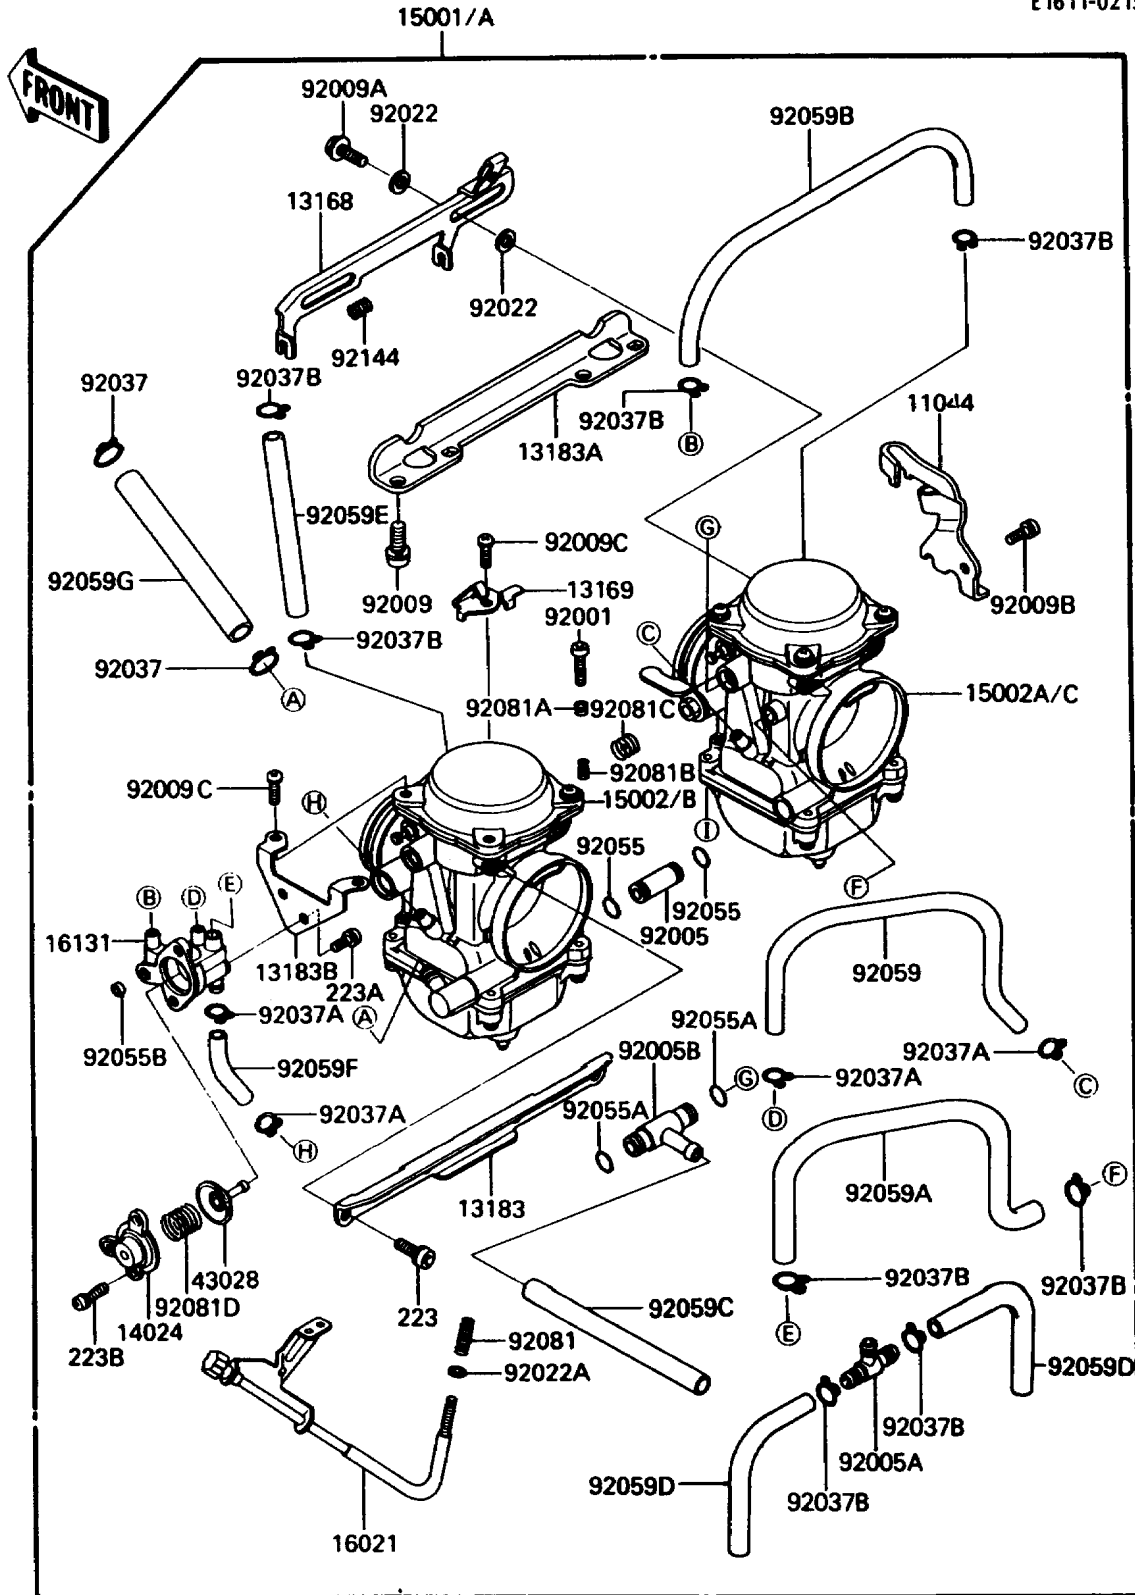

1989 Ninja® 250R PARTS DIAGRAM

Carburetor

E1611-0215