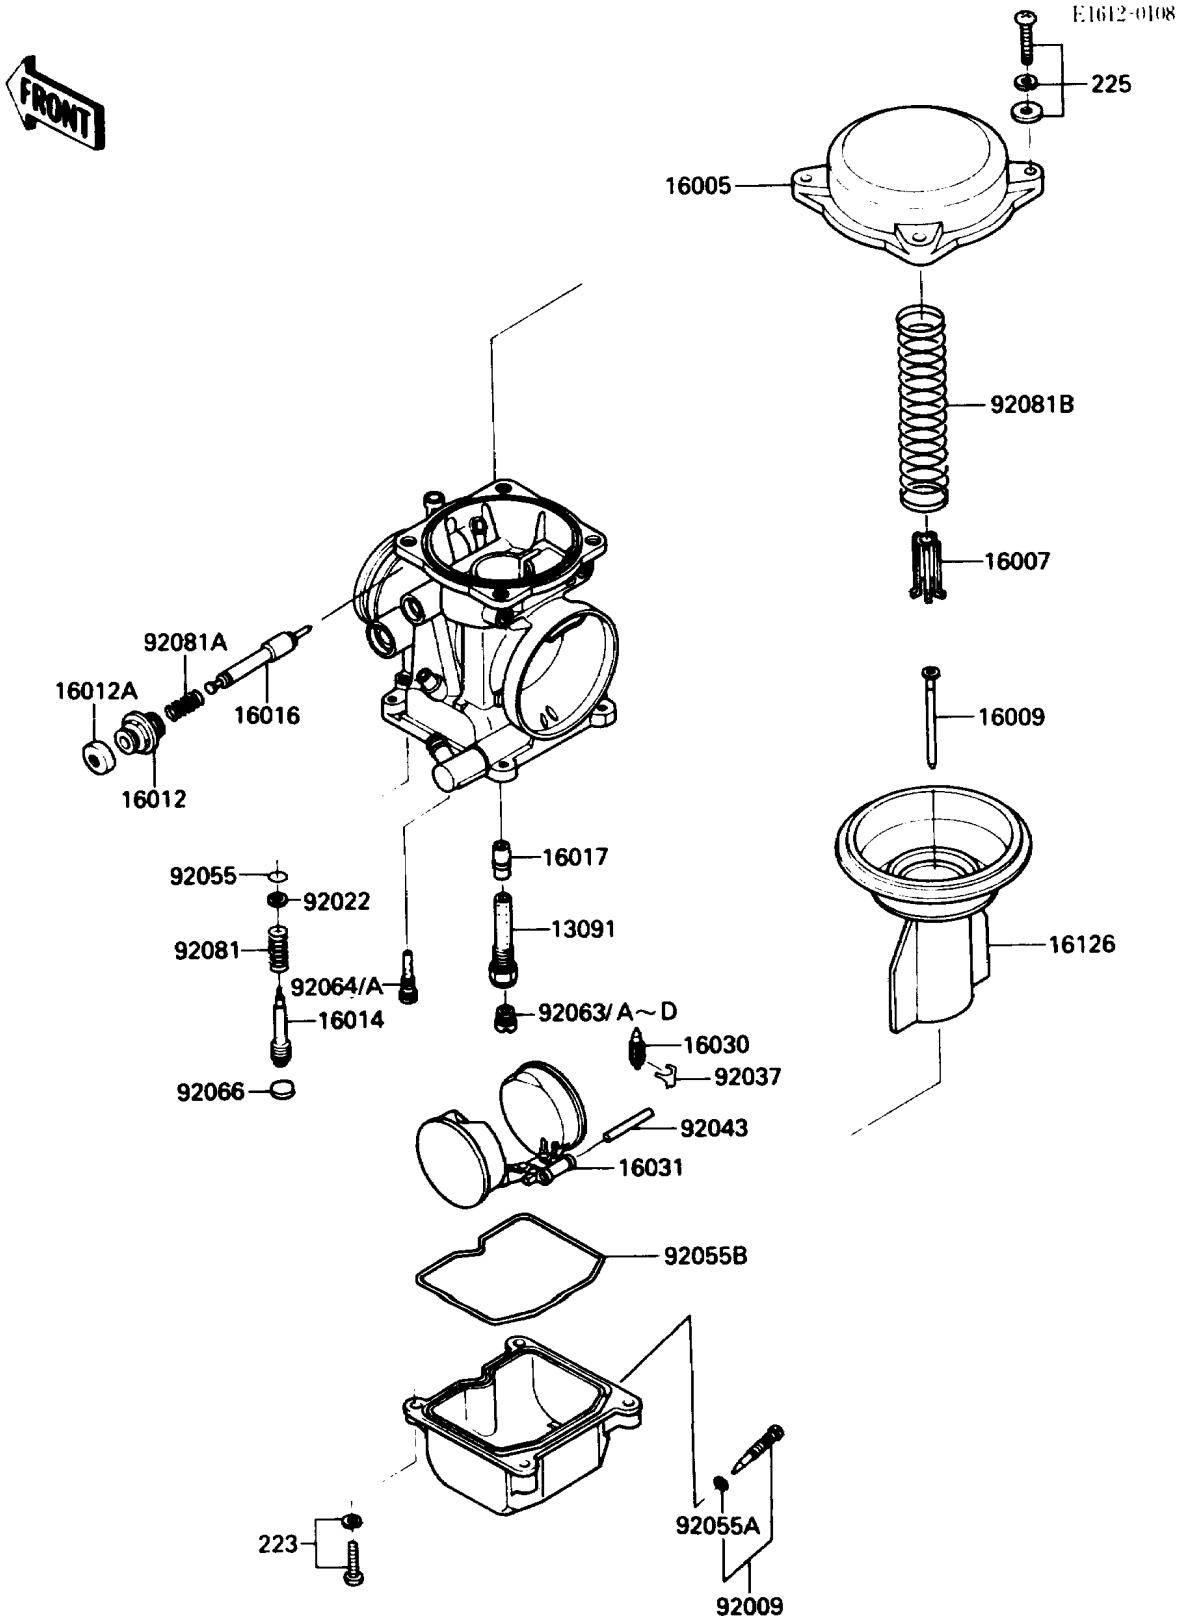

1989 Ninja® 250R PARTS DIAGRAM

Carburetor Parts

1989 Ninja® 250R PARTS LIST

Carburetor Parts

ITEM NAME	PART NUMBER	QUANTITY
HOLDER,NEEDLE JET (Ref # 13091)	13091-1425	2
TOP-CHAMBER,MIXING (Ref # 16005)	16005-1056	2
SEAT-SPRING,THROTTLE VALVE (Ref # 16007)	16007-1120	2
NEEDLE-JET,N16I (Ref # 16009)	16009-1461	2
CAP-STARTER PLUNGER (Ref # 16012)	16012-1051	2
CAP-STARTER PLUNGER (Ref # 16012A)	16012-1052	2
SCREW-PILOT AIR (Ref # 16014)	16014-1054	2
PLUNGER,STARTER (Ref # 16016)	16016-1061	2
JET-NEEDLE (Ref # 16017)	16017-1326	2
VALVE-FLOAT (Ref # 16030)	16030-1007	2
FLOAT (Ref # 16031)	16031-1056	2
VALVE,VACUUM (Ref # 16126)	16126-1198	2
SCREW,DRAIN,M6X1.0 (Ref # 92009)	92009-1095	2
WASHER,PLAIN (Ref # 92022)	92022-1003	2
CLAMP,FLOAT VALVE (Ref # 92037)	16044-007	2
PIN,FLOAT (Ref # 92043)	92043-1207	2
RING-O,PILOT ADJUST (Ref # 92055)	92055-1002	2
RING-O,DRAIN SCREW (Ref # 92055A)	92055-1053	2
RING-O,FLOAT CHAMBER (Ref # 92055B)	92055-1222	2
JET-MAIN,2ND,#100 (Ref # 92063)	92063-1008	2
JET-MAIN,2ND,#105 (Ref # 92063A)	92063-1009	2
JET-MAIN,#110 (Ref # 92063B)	92063-1114	2
JET-MAIN,#102 (Ref # 92063C)	92063-1115	2
JET-MAIN,#108 (Ref # 92063D)	92063-1116	2
JET-PILOT,#35 (Ref # 92064)	92064-1035	2
JET-PILOT,#38 (Ref # 92064A)	92064-1050	2
PLUG,PILOT AIR SCREW,6.9X2 (Ref # 92066)	92066-1051	2
SPRING,PILOT ADJUST SCREW (Ref # 92081)	92081-1002	2
SPRING,STARTER PLUNGER (Ref # 92081A)	92081-1761	2

1989 Ninja® 250R PARTS LIST

Carburetor Parts

ITEM NAME	PART NUMBER	QUANTITY
SPRING,VACUUM VALVE (Ref # 92081B)	92081-1925	2
SCREW-PAN-WS-CROS (Ref # 223)	223C0416	8
SCREW-PAN-WSP-CROS (Ref # 225)	225C0418	5