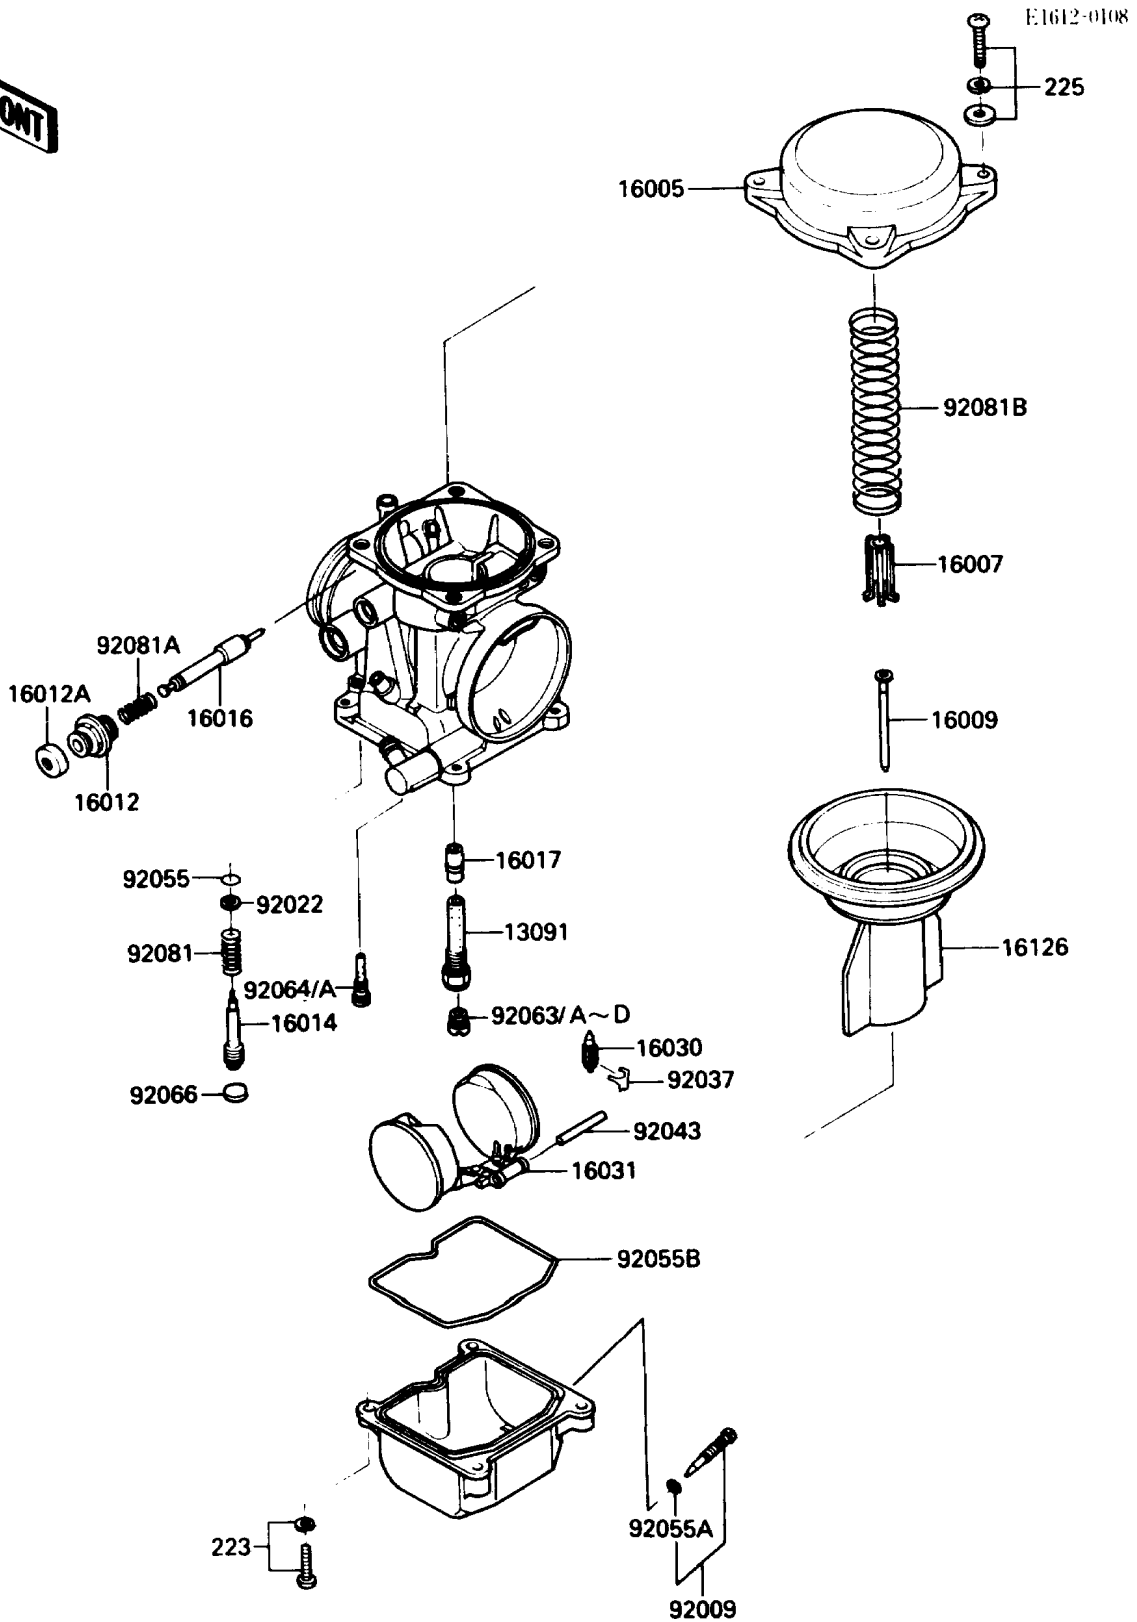

1990 Ninja® 250R PARTS DIAGRAM

Carburetor Parts

1990 Ninja® 250R PARTS LIST

Carburetor Parts

ITEM NAME	PART NUMBER	QUANTITY
HOLDER,NEEDLE JET (Ref # 13091)	13091-1425	2
TOP-CHAMBER,MIXING (Ref # 16005)	16005-1056	2
SEAT-SPRING,THROTTLE VALVE (Ref # 16007)	16007-1120	2
NEEDLE-JET,N16I (Ref # 16009)	16009-1461	2
CAP-STARTER PLUNGER (Ref # 16012)	16012-1051	2
CAP-STARTER PLUNGER (Ref # 16012A)	16012-1052	2
SCREW-PILOT AIR (Ref # 16014)	16014-1054	2
PLUNGER,STARTER (Ref # 16016)	16016-1061	2
JET-NEEDLE (Ref # 16017)	16017-1326	2
VALVE-FLOAT (Ref # 16030)	16030-1007	2
FLOAT (Ref # 16031)	16031-1056	2
VALVE,VACUUM (Ref # 16126)	16126-1198	2
SCREW,DRAIN,M6X1.0 (Ref # 92009)	92009-1095	2
WASHER,PLAIN (Ref # 92022)	92022-1003	2
CLAMP,FLOAT VALVE (Ref # 92037)	16044-007	2
PIN,FLOAT (Ref # 92043)	92043-1207	2
RING-O,PILOT ADJUST (Ref # 92055)	92055-1002	2
RING-O,DRAIN SCREW (Ref # 92055A)	92055-1053	2
RING-O,FLOAT CHAMBER (Ref # 92055B)	92055-1222	2
JET-MAIN,2ND,#100 (Ref # 92063)	92063-1008	2
JET-MAIN,2ND,#105 (Ref # 92063A)	92063-1009	2
JET-MAIN,#110 (Ref # 92063B)	92063-1114	2
JET-MAIN,#102 (Ref # 92063C)	92063-1115	2
JET-MAIN,#108 (Ref # 92063D)	92063-1116	2
JET-PILOT,#35 (Ref # 92064)	92064-1035	2
JET-PILOT,#38 (Ref # 92064A)	92064-1050	2
PLUG,PILOT AIR SCREW,6.9X2 (Ref # 92066)	92066-1051	2
SPRING,PILOT ADJUST SCREW (Ref # 92081)	92081-1002	2
SPRING,STARTER PLUNGER (Ref # 92081A)	92081-1761	2

1990 Ninja® 250R PARTS LIST

Carburetor Parts

ITEM NAME	PART NUMBER	QUANTITY
SPRING,VACUUM VALVE (Ref # 92081B)	92081-1925	2
SCREW-PAN-WS-CROS (Ref # 223)	223C0416	8
SCREW-PAN-WSP-CROS (Ref # 225)	225C0418	5