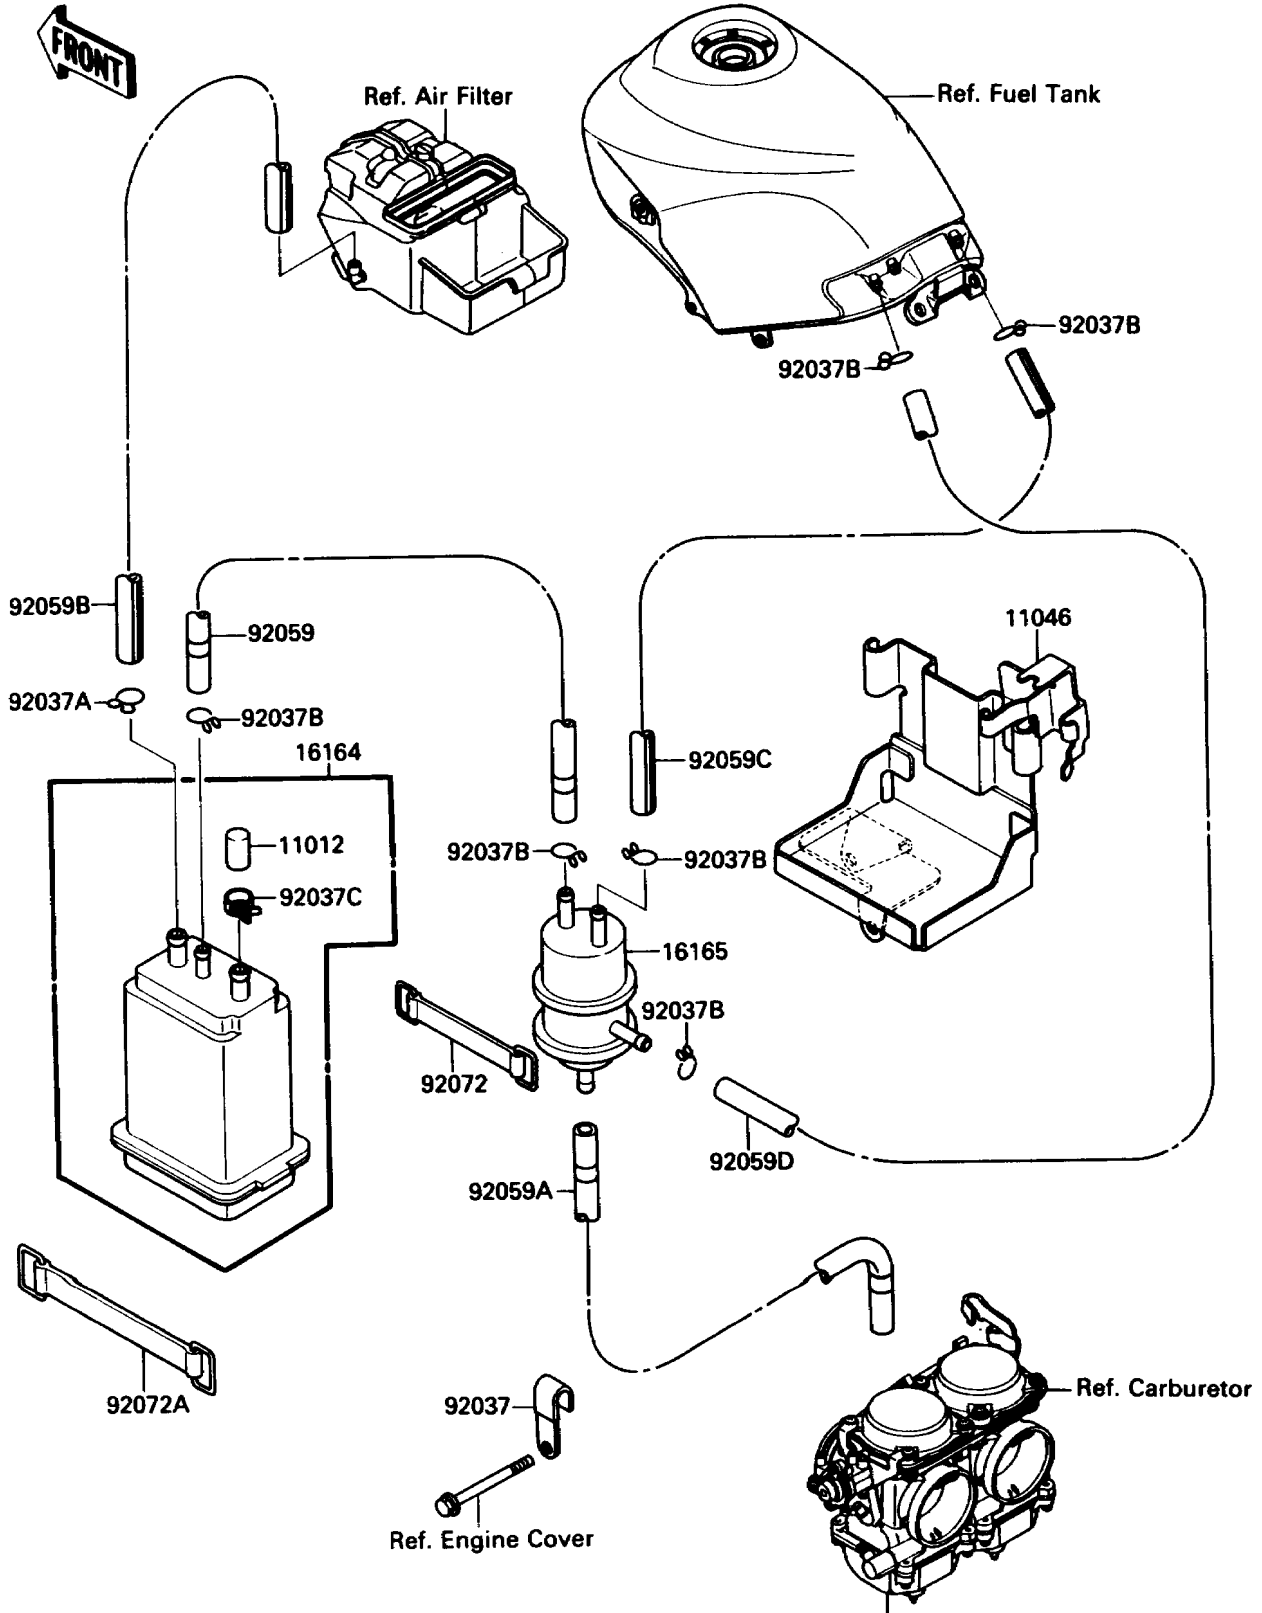

# 1989 Ninja® 250R PARTS DIAGRAM

## Fuel Evaporative System

# 1989 Ninja® 250R PARTS LIST

## Fuel Evaporative System

ITEM NAME	PART NUMBER	QUANTITY
CAP,CANISTER (Ref # 11012)	11012-1388	1
BRACKET,CANISTER (Ref # 11046)	11046-1238	1
CANISTER (Ref # 16164)	16164-1054	1
SEPARATOR (Ref # 16165)	16165-1001	1
CLAMP,WIRING HARNESS (Ref # 92037)	21126-008	1
CLAMP,HOSE (Ref # 92037A)	92037-1104	1
CLAMP,TUBE (Ref # 92037B)	92037-147	6
CLAMP,CANISTER (Ref # 92037C)	92037-1512	1
TUBE,5X10X170,BLUE (Ref # 92059)	92059-1496	1
TUBE,4X9X420,WHITE (Ref # 92059A)	92059-1568	1
TUBE,7X12X830,GREEN (Ref # 92059B)	92059-1806	1
TUBE,5X10X610,BLUE (Ref # 92059C)	92059-1808	1
TUBE,5X10X640,RED (Ref # 92059D)	92059-1952	1
BAND,L=50 (Ref # 92072)	92072-066	1
BAND,BATTERY (Ref # 92072A)	92072-1188	1