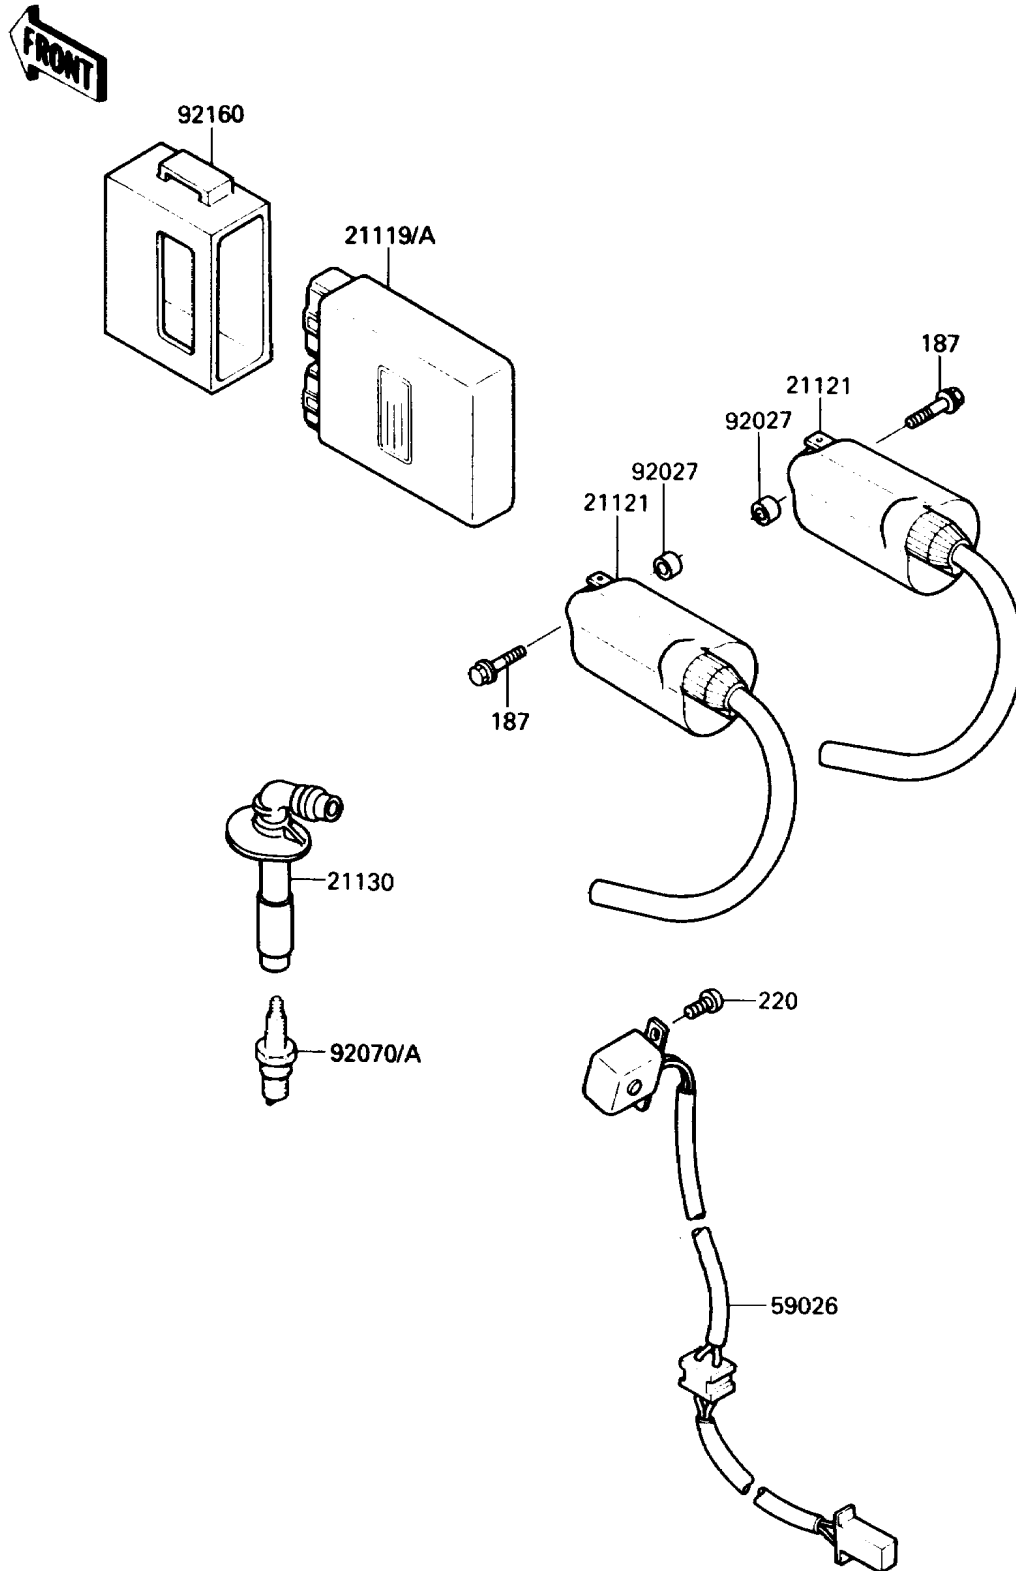

# 1989 Ninja® 250R PARTS DIAGRAM

Ignition System

E1830

# 1989 Ninja® 250R PARTS LIST

## Ignition System

ITEM NAME	PART NUMBER	QUANTITY
IGNITER (Ref # 21119)	21119-1229	1
IGNITER (Ref # 21119A)	21119-1233	1
COIL-IGNITION (Ref # 21121)	21121-1163	2
CAP-SPARK PLUG (Ref # 21130)	21130-1056	2
COIL-PULSING (Ref # 59026)	59026-1086	1
COLLAR,6.8X10X6 (Ref # 92027)	92027-103	4
PLUG-SPARK,C8HA(NGK) (Ref # 92070)	92070-1131	2
PLUG-SPARK,CR8HSA(NGK) (Ref # 92070A)	92070-1155	2
DAMPER,IGNITER (Ref # 92160)	92160-1181	1
BOLT-UPSET-WSP (Ref # 187)	187G0625	4
SCREW-PAN-CROS (Ref # 220)	220B0510	2