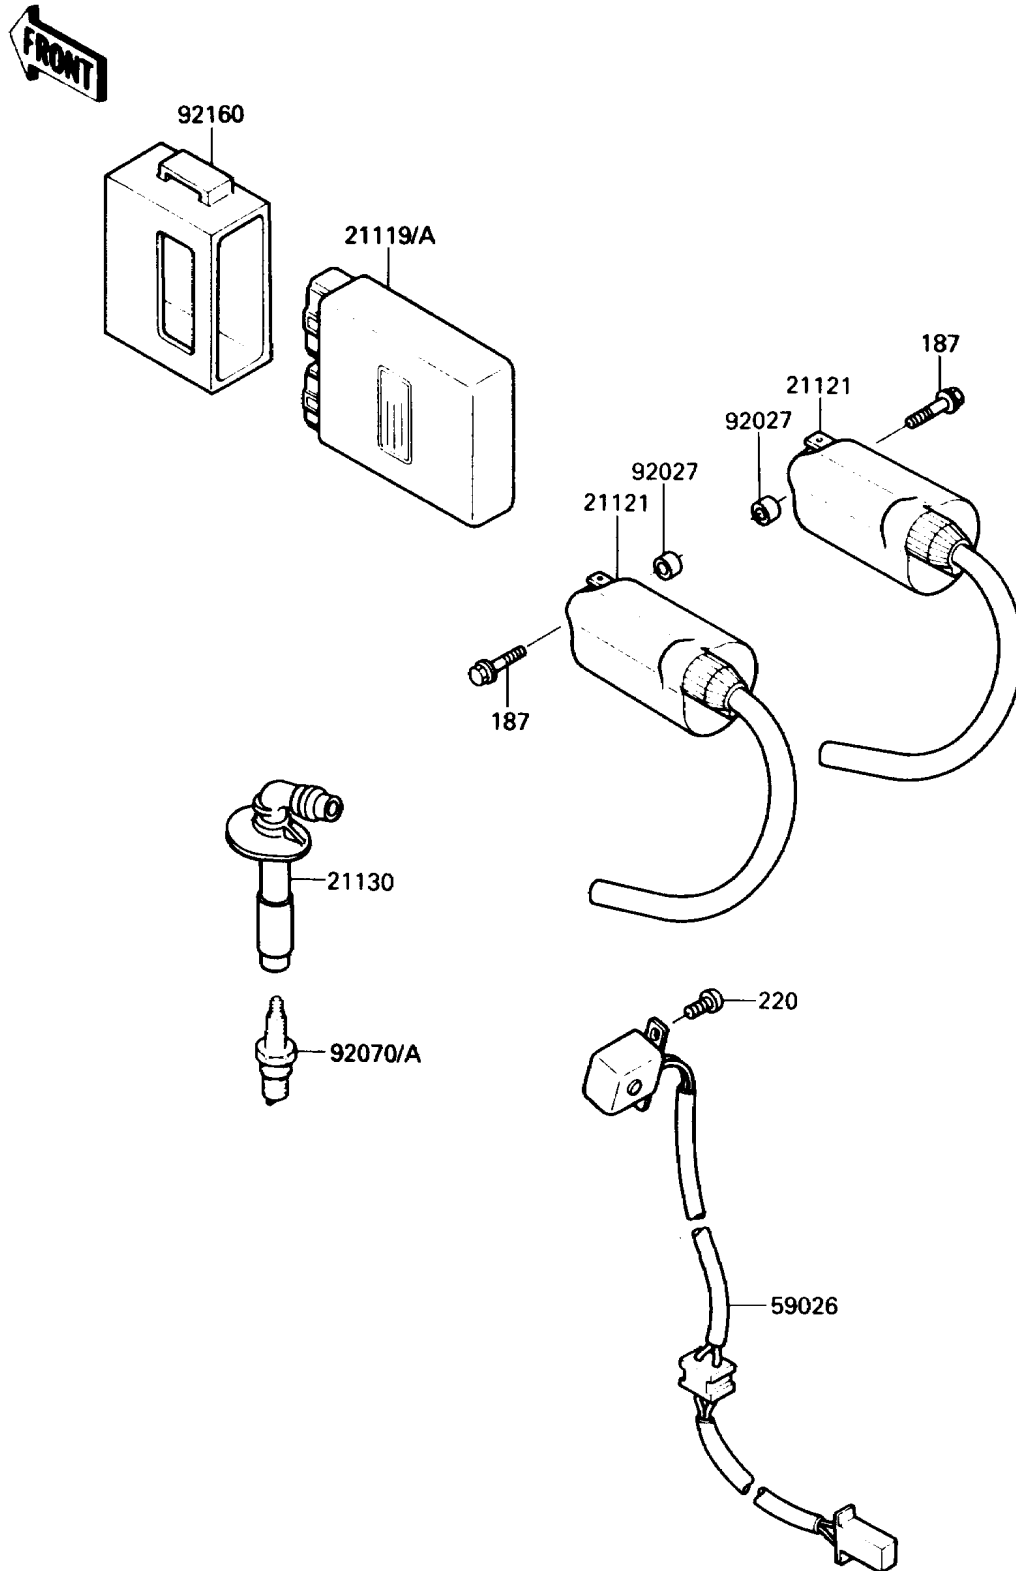

1989 Ninja® 250R PARTS DIAGRAM

Ignition System

E1830

1989 Ninja® 250R PARTS LIST

Ignition System

ITEM NAME	PART NUMBER	QUANTITY
IGNITER (Ref # 21119)	21119-1229	1
IGNITER (Ref # 21119A)	21119-1233	1
COIL-IGNITION (Ref # 21121)	21121-1163	2
CAP-SPARK PLUG (Ref # 21130)	21130-1056	2
COIL-PULSING (Ref # 59026)	59026-1086	1
COLLAR,6.8X10X6 (Ref # 92027)	92027-103	4
PLUG-SPARK,C8HA(NGK) (Ref # 92070)	92070-1131	2
PLUG-SPARK,CR8HSA(NGK) (Ref # 92070A)	92070-1155	2
DAMPER,IGNITER (Ref # 92160)	92160-1181	1
BOLT-UPSET-WSP (Ref # 187)	187G0625	4
SCREW-PAN-CROS (Ref # 220)	220B0510	2